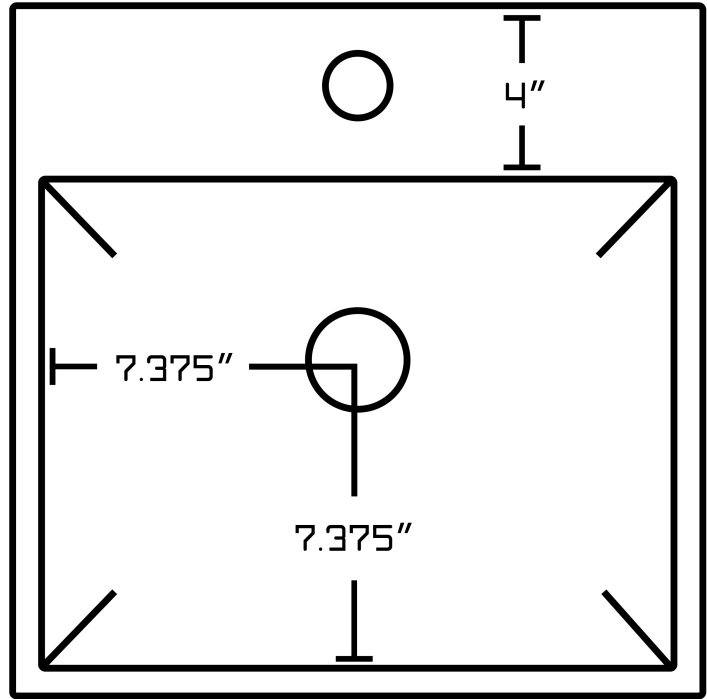

**Feature(s):**

- This product is a bundle (set of multiple products).
- This bathroom vessel sink set features a square shape with a modern style.
- This product is made for above counter installation.
- DIY installation instructions are included in the box.
- This bathroom vessel sink set is designed for a 1 hole faucet and the faucet drilling location is on the center.
- This bathroom vessel sink set features 1 sink.
- This bathroom vessel sink set is made with ceramic.
- The primary color of this product is white and it comes with chrome hardware.
- Constructed with lead-free brass, ensuring strength and durability.
- Solid bulky brass feel (not cheap and light).
- Smooth non-porous surface; prevents from discoloration and fading.
- Double fired and glazed for durability and stain resistance.
- 1.75-in. standard USA-Canada drain opening.
- 16.5-in. Width (left to right).
- 16.5-in. Depth (back to front).
- 5-in. Height (top to bottom).
- All dimensions are nominal.
- This product can usually be shipped out in 1 day.
- Quality control approved in Canada.
- Each box on your order is physically opened-up and inspected to make sure only the highest quality product is shipped.
- We take and store photos of every single quality audit of every single order we ship.
- You can see them when you track your order on our website.
- THIS PRODUCT INCLUDE(S): 1x bathroom sink faucet in chrome color (1784), 1x bathroom sink drain in chrome color (1796), 1x bathroom vessel sink in white color (11031).

Product ID:	11031
Product Type:	Bathroom Vessel Sink Set
Shape:	Square
Install Type:	Above Counter
Faucet Drilling:	1 Hole
Faucet Drilling Location:	Center
Overflow:	No
Num Of Sinks:	1
Includes Faucets:	Yes
Includes Drains:	Yes
Width Group:	10-in. - 19-in.
Front Bowl Thickness:	6
Material:	Ceramic
Style:	Modern
Finish:	Enamel Glaze
Hardware Color:	Chrome
Color:	White
Recommended Ship Method:	SP

16.5"

4"

16.5"

7.375"

7.375"

16.5"

5"

Notes