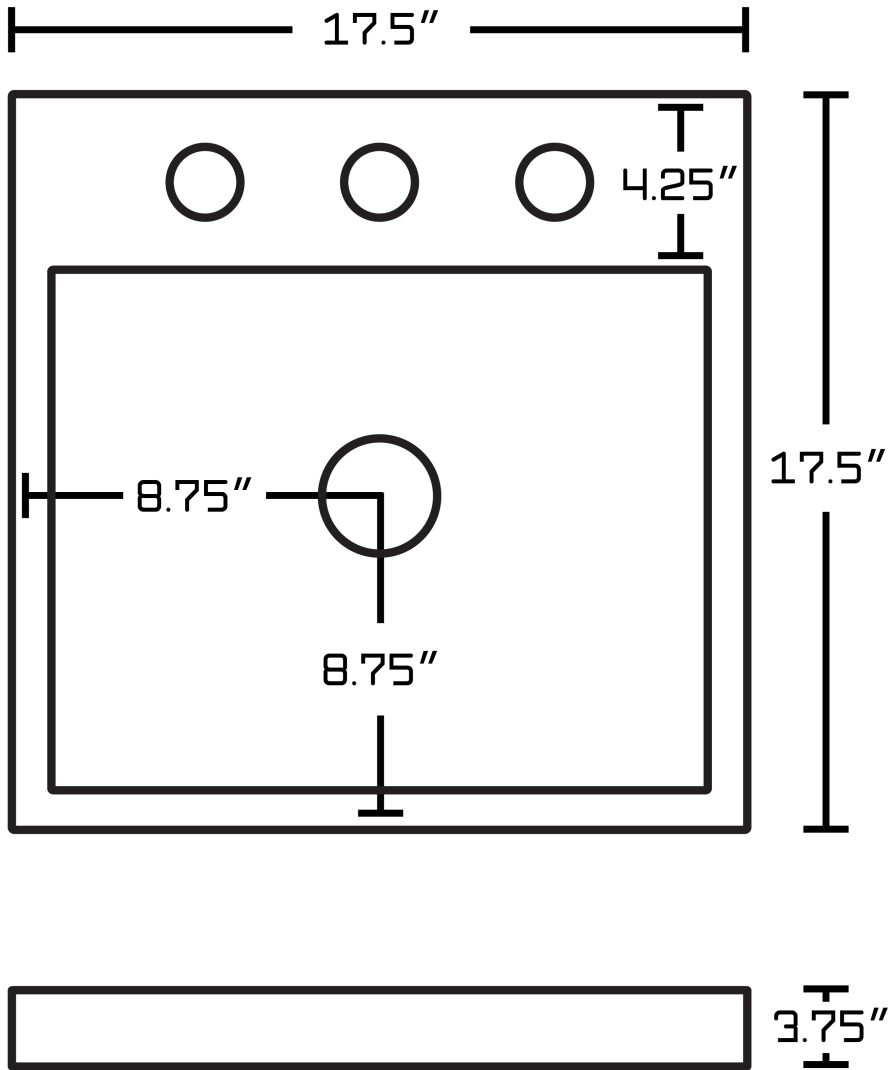

Feature(s):

- This product is a bundle (set of multiple products).
- This bathroom vessel sink set features a square shape with a modern style.
- This product is made for above counter installation.
- DIY installation instructions are included in the box.
- This bathroom vessel sink set is designed for a 3h8-in. faucet and the faucet drilling location is on the center.
- This bathroom vessel sink set features 1 sink.
- This bathroom vessel sink set is made with ceramic.
- The primary color of this product is white and it comes with chrome hardware.
- Smooth non-porous surface; prevents from discoloration and fading.
- Double fired and glazed for durability and stain resistance.
- 1.75-in. standard USA-Canada drain opening.
- Constructed with lead-free brass, ensuring strength and durability.
- Solid bulky brass feel (not cheap and light).
- 17.5-in. Width (left to right).
- 17.5-in. Depth (back to front).
- 3.75-in. Height (top to bottom).
- All dimensions are nominal.
- This product can usually be shipped out in 1 day.
- Quality control approved in Canada.
- Each box on your order is physically opened-up and inspected to make sure only the highest quality product is shipped.
- We take and store photos of every single quality audit of every single order we ship.
- You can see them when you track your order on our website.
- THIS PRODUCT INCLUDE(S): 1x bathroom vessel sink in white color (597), 1x bathroom sink faucet in chrome color (1792), 1x bathroom sink drain in chrome color (1796).

Product ID:	1796
Product Type:	Bathroom Vessel Sink Set
Shape:	Square
Install Type:	Above Counter
Faucet Drilling:	3H8-in.
Faucet Drilling Location:	Center
Overflow:	No
Num Of Sinks:	1
Includes Faucets:	Yes
Includes Drains:	Yes
Width Group:	10-in. - 19-in.
Front Bowl Thickness:	4
Material:	Ceramic
Style:	Modern
Finish:	Enamel Glaze
Hardware Color:	Chrome
Color:	White
Recommended Ship Method:	SP