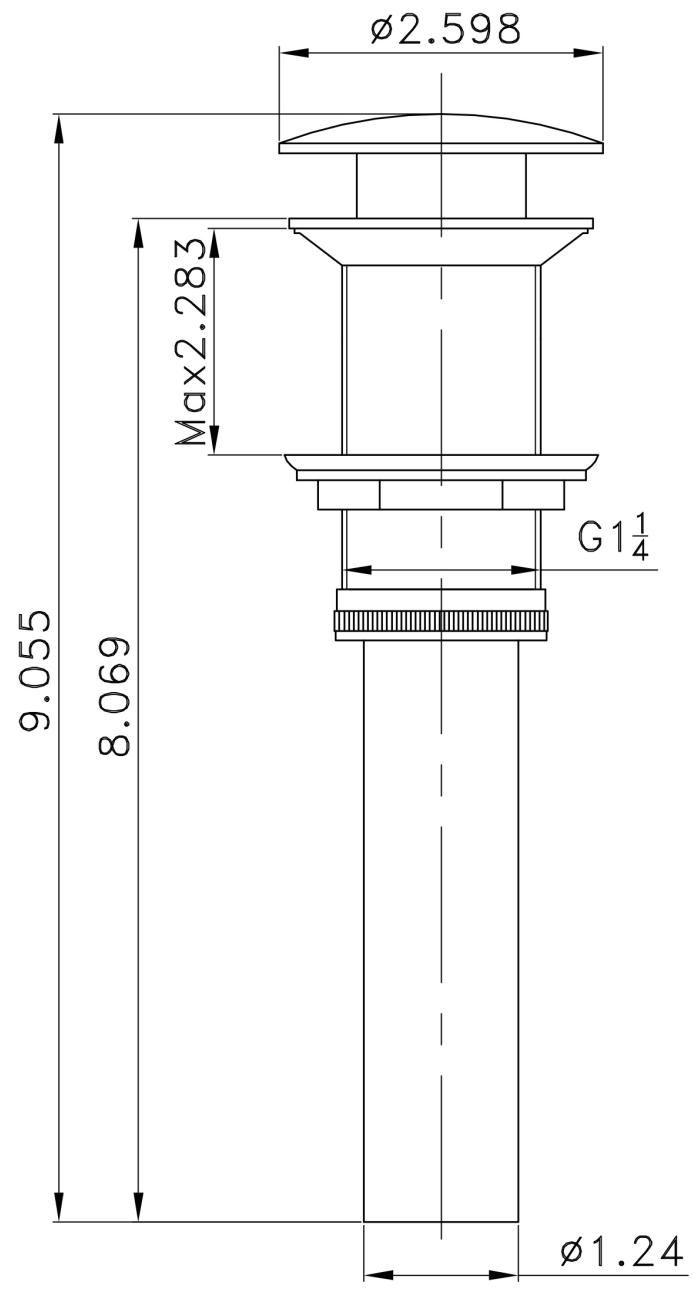

Feature(s):

- This product is a bundle (set of multiple products).
- This bathroom vessel sink set features a square shape with a modern style.
- This product is made for above counter installation.
- DIY installation instructions are included in the box.
- This bathroom vessel sink set is designed for a 3h8-in. faucet and the faucet drilling location is on the center.
- This bathroom vessel sink set features 1 sink.
- This bathroom vessel sink set is made with ceramic.
- The primary color of this product is white and it comes with chrome hardware.
- Smooth non-porous surface; prevents from discoloration and fading.
- Double fired and glazed for durability and stain resistance.
- 1.75-in. standard USA-Canada drain opening.
- Constructed with lead-free brass, ensuring strength and durability.
- Solid bulky brass feel (not cheap and light).
- 17.5-in. Width (left to right).
- 17.5-in. Depth (back to front).
- 3.75-in. Height (top to bottom).
- All dimensions are nominal.
- This product can usually be shipped out in 1 day.
- Quality control approved in Canada.
- Each box on your order is physically opened-up and inspected to make sure only the highest quality product is shipped.
- We take and store photos of every single quality audit of every single order we ship.
- You can see them when you track your order on our website.
- THIS PRODUCT INCLUDE(S): 1x bathroom vessel sink in white color (597), 1x bathroom sink faucet in chrome color (1792), 1x bathroom sink drain in chrome color (1796).

Product ID:	1796
Product Type:	Bathroom Vessel Sink Set
Shape:	Square
Install Type:	Above Counter
Faucet Drilling:	3H8-in.
Faucet Drilling Location:	Center
Overflow:	No
Num Of Sinks:	1
Includes Faucets:	Yes
Includes Drains:	Yes
Width Group:	10-in. - 19-in.
Front Bowl Thickness:	4
Material:	Ceramic
Style:	Modern
Finish:	Enamel Glaze
Hardware Color:	Chrome
Color:	White
Recommended Ship Method:	SP