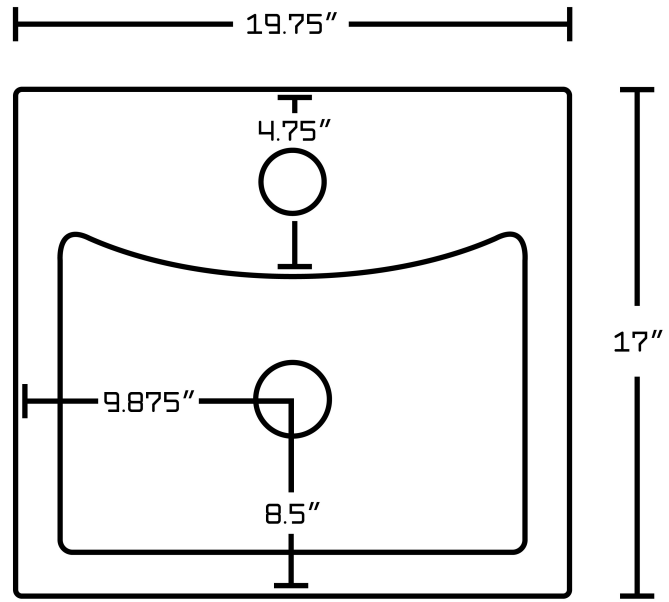

\*Estimated as of 21 Jan 2022 1:25 PM.

Quality control approved in Canada. Each box on your order is physically opened-up and inspected to make sure only the highest quality product is shipped. We take and store photos of every single quality audit of every single order we ship. You can see them when you track your order on our website. This product is a group of multiple products. It features a rectangle shape. This bathroom vessel sink set is designed to be installed as a wall mount bathroom vessel sink set. It is constructed with ceramic. This bathroom vessel sink set comes with an enamel glaze finish in White color. It is designed for a 1 hole faucet.

Product ID:	1795
Product Type:	Bathroom Vessel Sink Set
Shape:	Rectangle
Install Type:	Wall Mount
Faucet Drilling:	1 Hole
Faucet Drilling Location:	Center
Overflow:	Yes
Num Of Sinks:	1
Includes Faucets:	Yes
Includes Drains:	Yes
Width Group:	10-in. - 19-in.
Front Bowl Thickness:	8
Material:	Ceramic
Style:	Traditional
Finish:	Enamel Glaze
Hardware Color:	Chrome
Color:	White
Recommended Ship Method:	SP