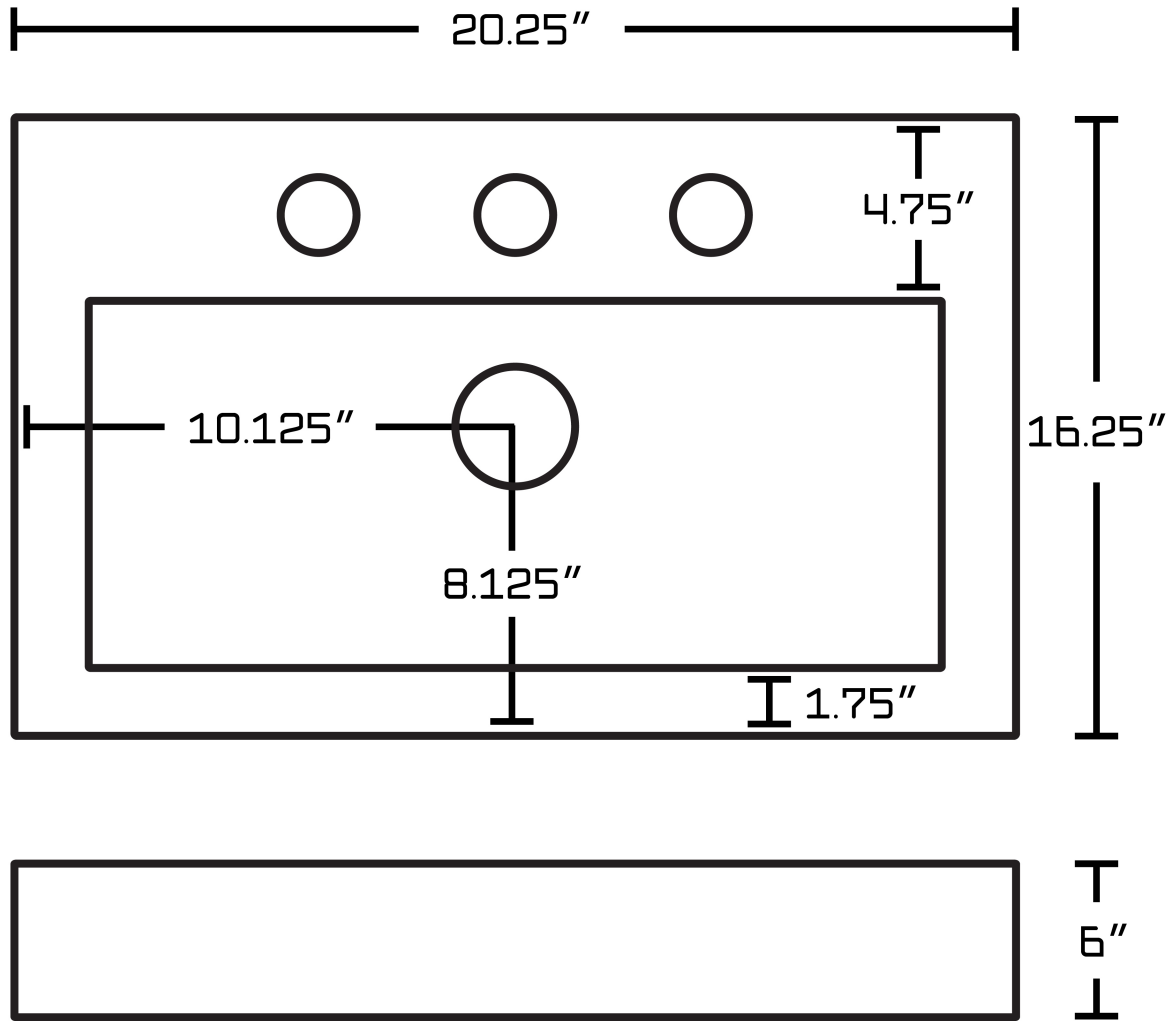

*Estimated as of 21 Jan 2022 1:24 PM.

Quality control approved in Canada. Each box on your order is physically opened-up and inspected to make sure only the highest quality product is shipped. We take and store photos of every single quality audit of every single order we ship. You can see them when you track your order on our website. This product is a group of multiple products. It features a rectangle shape. This bathroom vessel sink set is designed to be installed as a above counter bathroom vessel sink set. It is constructed with ceramic. This bathroom vessel sink set comes with a enamel glaze finish in White color. It is designed for a 3h8-in. faucet.

Product ID:	1795
Product Type:	Bathroom Vessel Sink Set
Shape:	Rectangle
Install Type:	Above Counter
Faucet Drilling:	3H8-in.
Faucet Drilling Location:	Center
Overflow:	Yes
Num Of Sinks:	1
Includes Faucets:	Yes
Includes Drains:	Yes
Width Group:	20-in. - 29-in.
Front Bowl Thickness:	6
Material:	Ceramic
Style:	Transitional
Finish:	Enamel Glaze
Hardware Color:	Chrome
Color:	White
Recommended Ship Method:	SP