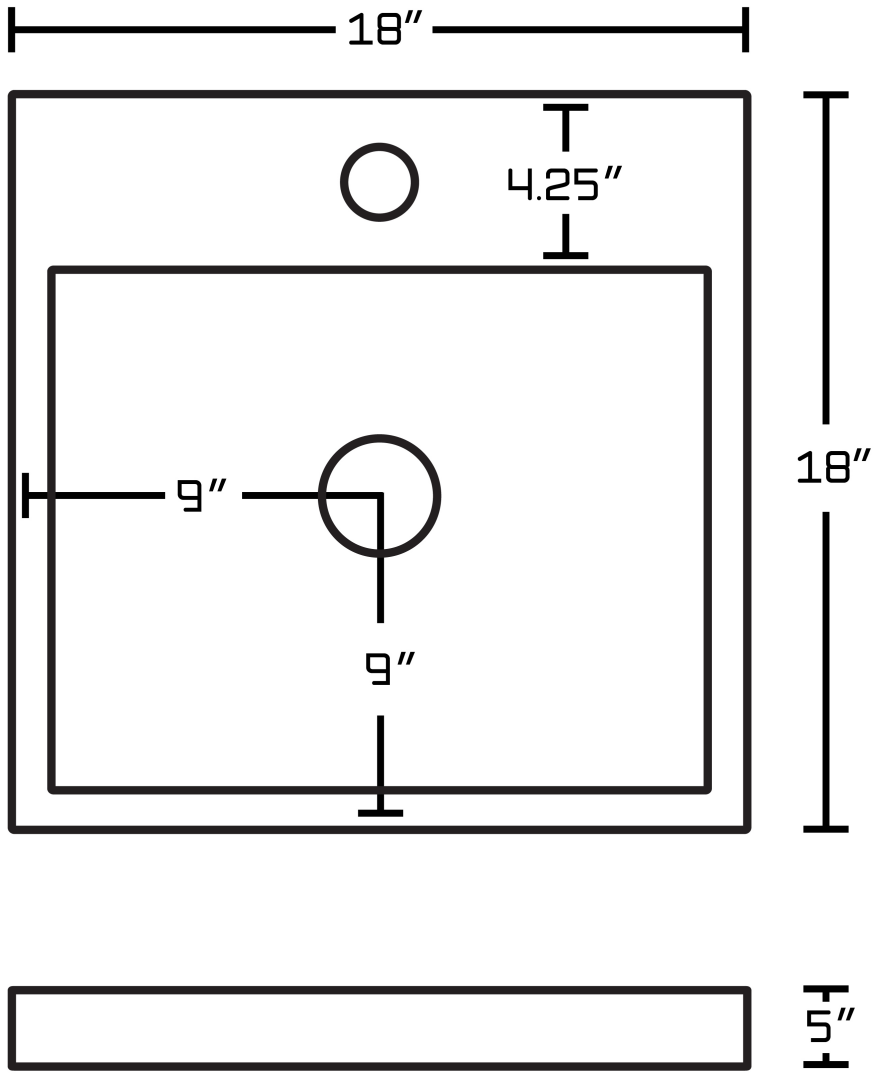

Product ID:	11030
Product Type:	Bathroom Vessel Sink Set
Shape:	Square
Install Type:	Above Counter
Faucet Drilling:	1 Hole
Faucet Drilling Location:	Center
Overflow:	Yes
Num Of Sinks:	1
Includes Faucets:	Yes
Includes Drains:	Yes
Width Group:	10-in. - 19-in.
Front Bowl Thickness:	5
Material:	Ceramic
Certification:	CSA
Style:	Modern
Finish:	Enamel Glaze
Hardware Color:	Chrome
Color:	White
Recommended Ship Method:	SP