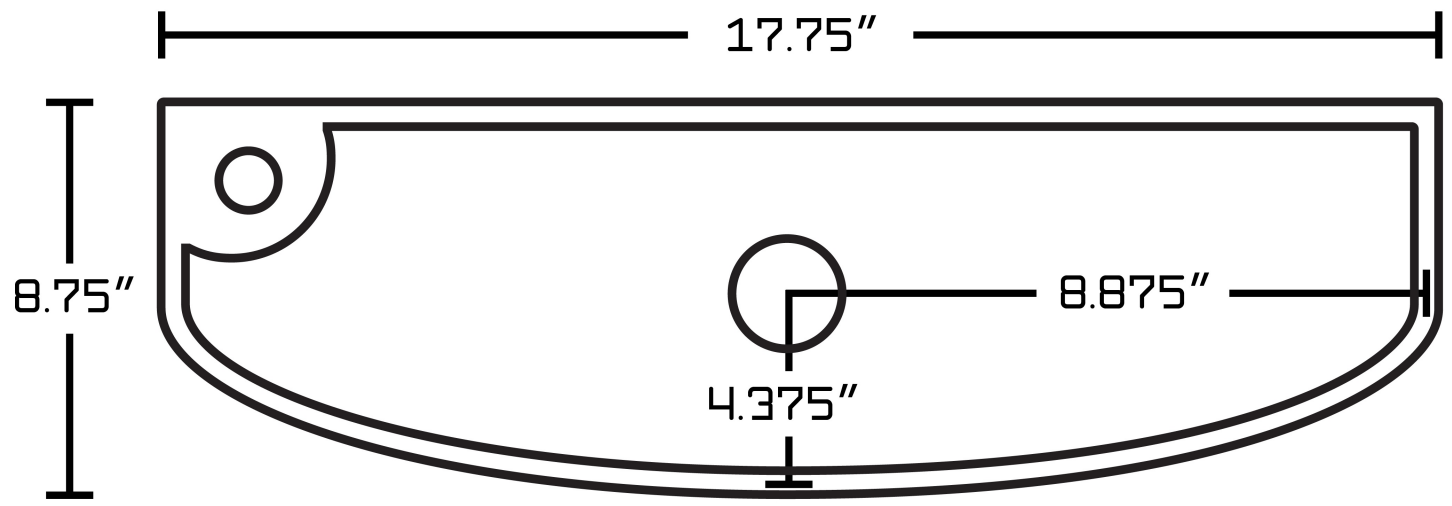

*Estimated as of 21 Jan 2022 2:20 PM.

Quality control approved in Canada. Each box on your order is physically opened-up and inspected to make sure only the highest quality product is shipped. We take and store photos of every single quality audit of every single order we ship. You can see them when you track your order on our website. This product is a group of multiple products. It features a rectangle shape. This bathroom vessel sink set is designed to be installed as a above counter bathroom vessel sink set. It is constructed with ceramic. This bathroom vessel sink set comes with a enamel glaze finish in White color. It is designed for a 1 hole faucet.

Product ID:	20324
Product Type:	Bathroom Vessel Sink Set
Shape:	Rectangle
Install Type:	Above Counter
Faucet Drilling:	1 Hole
Faucet Drilling Location:	Left
Overflow:	No
Num Of Sinks:	1
Includes Faucets:	No
Includes Drains:	Yes
Width Group:	10-in. - 19-in.
Material:	Ceramic
Style:	Transitional
Finish:	Enamel Glaze
Hardware Color:	Brushed Nickel
Color:	White
Recommended Ship Method:	SP