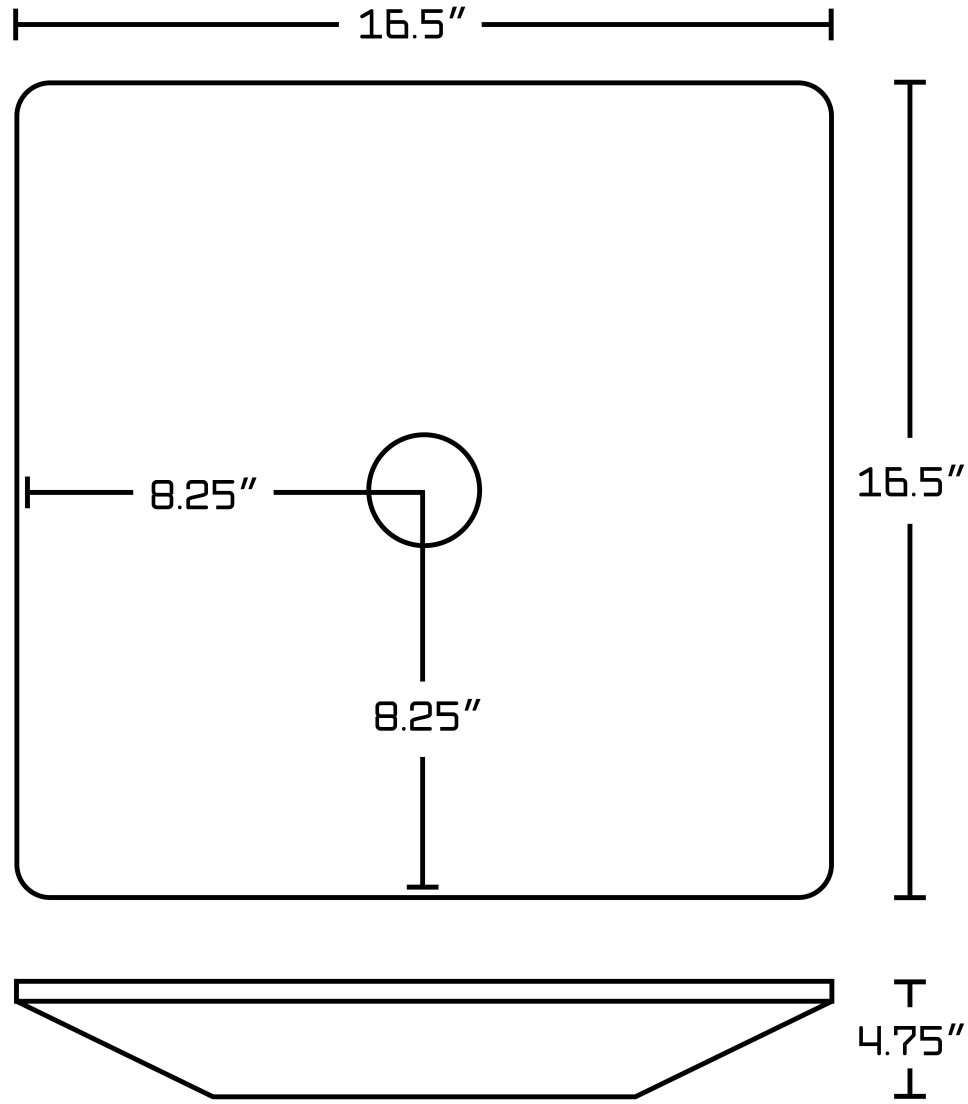

*Estimated as of 21 Jan 2022 2:23 PM.

Quality control approved in Canada. Each box on your order is physically opened-up and inspected to make sure only the highest quality product is shipped. We take and store photos of every single quality audit of every single order we ship. You can see them when you track your order on our website. This product is a group of multiple products. It features a square shape. This bathroom vessel sink set is designed to be installed as a above counter bathroom vessel sink set. It is constructed with ceramic. This bathroom vessel sink set comes with a enamel glaze finish in White color. It is designed for a deck mount faucet.

Product ID:	20324
Product Type:	Bathroom Vessel Sink Set
Shape:	Square
Install Type:	Above Counter
Faucet Drilling:	Deck Mount
Faucet Drilling Location:	Deck Mount
Overflow:	No
Num Of Sinks:	1
Includes Faucets:	No
Includes Drains:	Yes
Width Group:	10-in. - 19-in.
Material:	Ceramic
Style:	Modern
Finish:	Enamel Glaze
Hardware Color:	Brushed Nickel
Color:	White
Recommended Ship Method:	SP