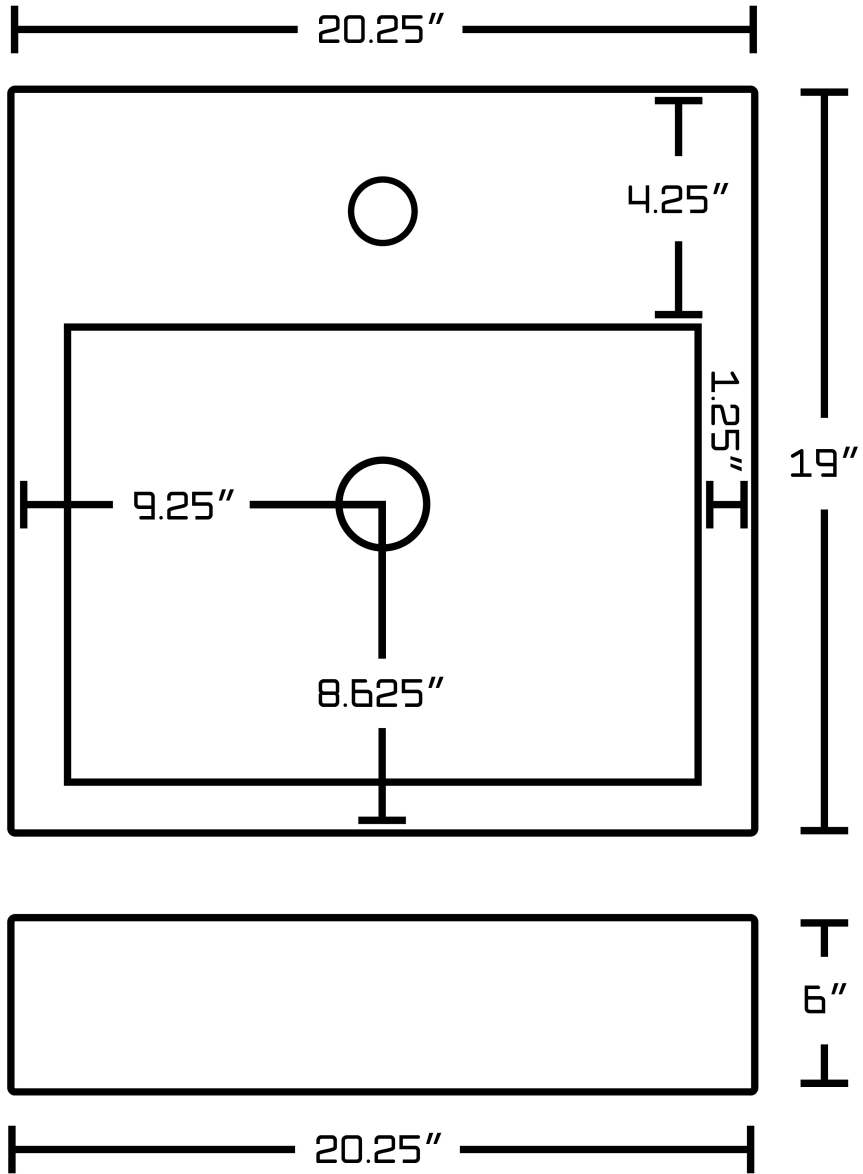

Feature(s):

- This product is a bundle (set of multiple products).
- This bathroom vessel sink set belongs to the xena farmhouse series.
- This bathroom vessel sink set features a rectangle shape with a modern style.
- This product is made for semi-recessed installation.
- DIY installation instructions are included in the box.
- This bathroom vessel sink set is designed for a 1 hole faucet and the faucet drilling location is on the center.
- Comes with an overflow for safety.
- This bathroom vessel sink set features 1 sink.
- This bathroom vessel sink set is made with ceramic.
- The primary color of this product is white and it comes with black hardware.
- Smooth non-porous surface; prevents from discoloration and fading.
- Double fired and glazed for durability and stain resistance.
- 1.75-in. standard USA-Canada drain opening.
- Constructed with lead-free brass, ensuring strength and durability.
- Solid bulky brass feel (not cheap and light).
- 20.25-in. Width (left to right).
- 19-in. Depth (back to front).
- 6-in. Height (top to bottom).
- All dimensions are nominal.
- This product can usually be shipped out in 1 day.
- Quality control approved in Canada.
- Each box on your order is physically opened-up and inspected to make sure only the highest quality product is shipped.
- We take and store photos of every single quality audit of every single order we ship.
- You can see them when you track your order on our website.
- THIS PRODUCT INCLUDE(S): 1x bathroom vessel sink in white color (1581), 1x bathroom sink drain in black color (20318).

Product ID:	20318
Product Type:	Bathroom Vessel Sink Set
Series:	Xena Farmhouse
Shape:	Rectangle
Install Type:	Semi-Recessed
Faucet Drilling:	1 Hole
Faucet Drilling Location:	Center
Overflow:	Yes
Num Of Sinks:	1
Includes Faucets:	No
Includes Drains:	Yes
Width Group:	20-in. - 29-in.
Front Bowl Thickness:	6
Material:	Ceramic
Style:	Modern
Finish:	Enamel Glaze
Hardware Color:	Black
Color:	White
Recommended Ship Method:	SP