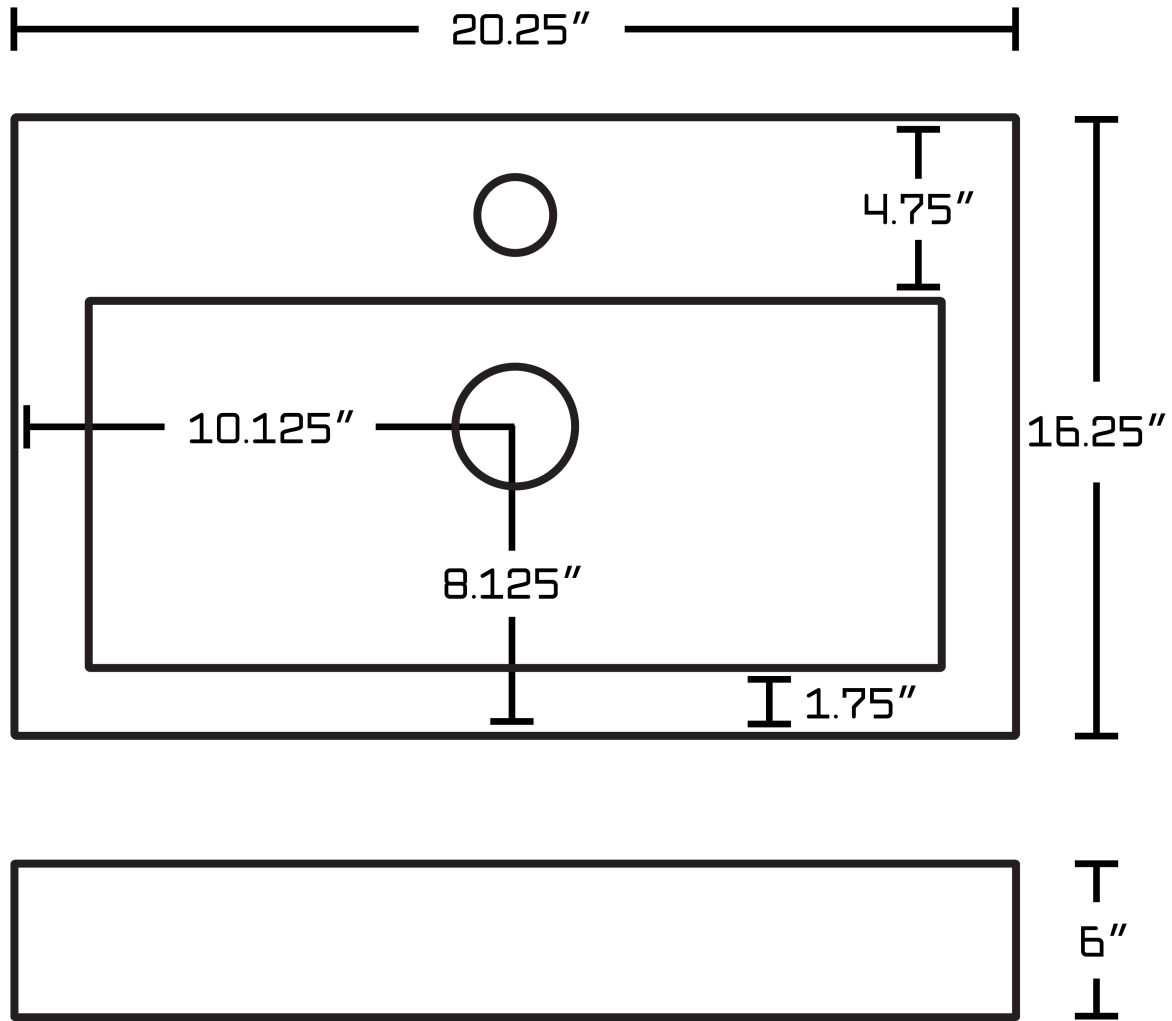

*Estimated as of 21 Jan 2022 2:28 PM.

Quality control approved in Canada. Each box on your order is physically opened-up and inspected to make sure only the highest quality product is shipped. We take and store photos of every single quality audit of every single order we ship. You can see them when you track your order on our website. This product is a group of multiple products. It features a rectangle shape. This bathroom vessel sink set is designed to be installed as a wall mount bathroom vessel sink set. It is constructed with ceramic. This bathroom vessel sink set comes with an enamel glaze finish in White color. This modern bathroom vessel sink set product is CSA certified. It is designed for a 1 hole faucet.

Product ID:	20320
Product Type:	Bathroom Vessel Sink Set
Shape:	Rectangle
Install Type:	Wall Mount
Faucet Drilling:	1 Hole
Faucet Drilling Location:	Center
Overflow:	Yes
Num Of Sinks:	1
Includes Faucets:	No
Includes Drains:	Yes
Width Group:	20-in. - 29-in.
Material:	Ceramic
Certification:	CSA
Style:	Modern
Finish:	Enamel Glaze
Hardware Color:	Brushed Nickel
Color:	White
Recommended Ship Method:	SP