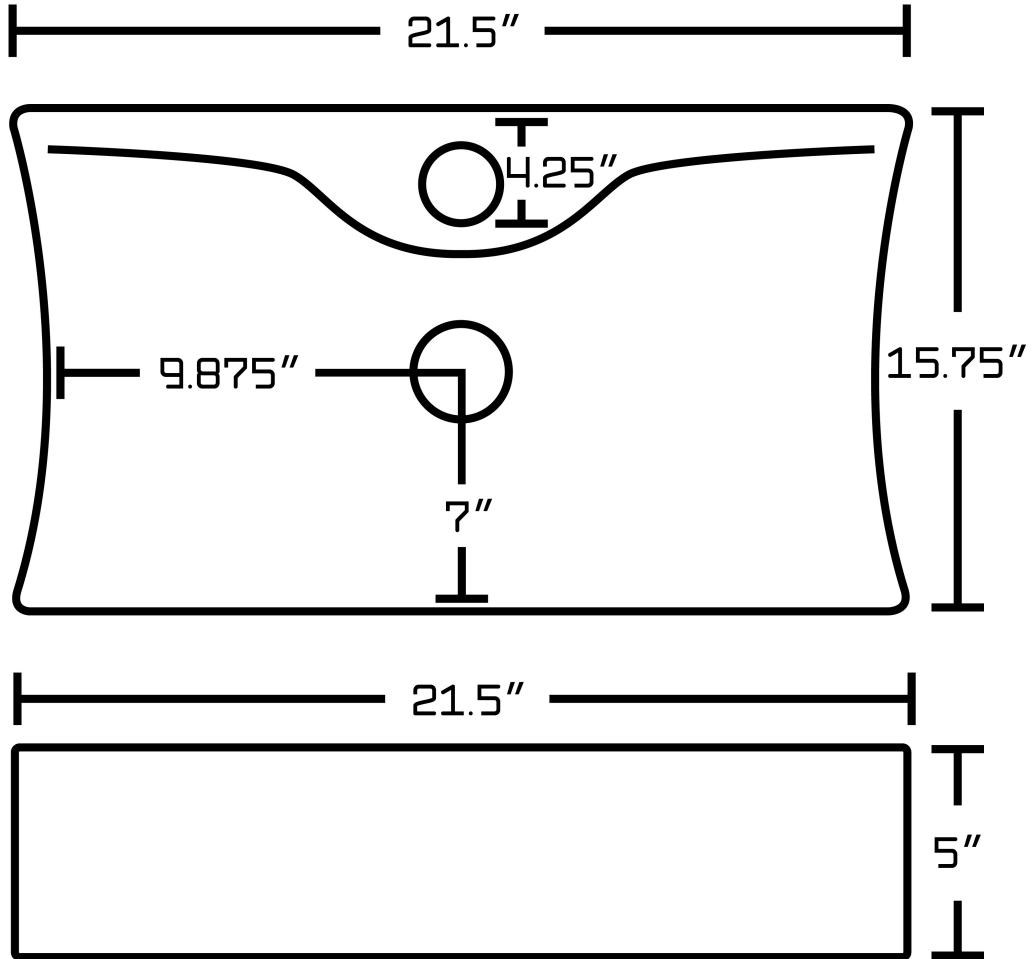

*Estimated as of 21 Jan 2022 2:20 PM.

Quality control approved in Canada. Each box on your order is physically opened-up and inspected to make sure only the highest quality product is shipped. We take and store photos of every single quality audit of every single order we ship. You can see them when you track your order on our website. This product is a group of multiple products. It features a rectangle shape. This bathroom vessel sink set is designed to be installed as a above counter bathroom vessel sink set. It is constructed with ceramic. This bathroom vessel sink set comes with a enamel glaze finish in White color. It is designed for a 1 hole faucet.

Product ID:	20324
Product Type:	Bathroom Vessel Sink Set
Shape:	Rectangle
Install Type:	Above Counter
Faucet Drilling:	1 Hole
Faucet Drilling Location:	Center
Overflow:	No
Num Of Sinks:	1
Includes Faucets:	No
Includes Drains:	Yes
Width Group:	20-in. - 29-in.
Material:	Ceramic
Style:	Modern
Finish:	Enamel Glaze
Hardware Color:	Brushed Nickel
Color:	White
Recommended Ship Method:	SP