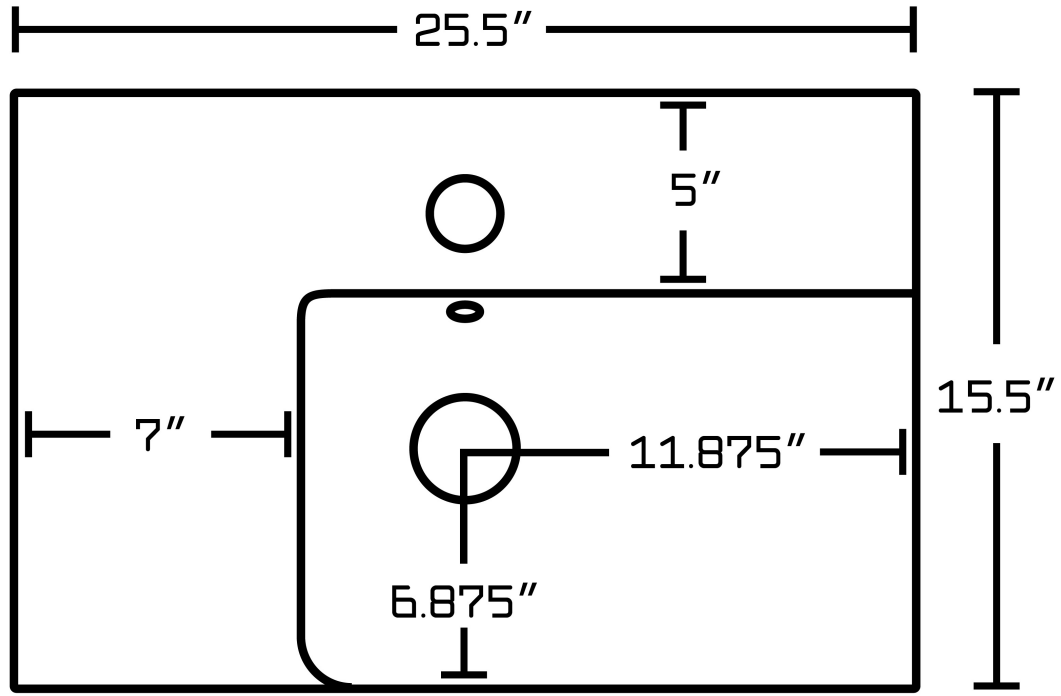

\*Estimated as of 21 Jan 2022 2:25 PM.

Quality control approved in Canada. Each box on your order is physically opened-up and inspected to make sure only the highest quality product is shipped. We take and store photos of every single quality audit of every single order we ship. You can see them when you track your order on our website. This product is a group of multiple products. It features a rectangle shape. This bathroom vessel sink set is designed to be installed as a above counter bathroom vessel sink set. It is constructed with ceramic. This bathroom vessel sink set comes with a enamel glaze finish in White color. It is designed for a 1 hole faucet.

Product ID:	20319
Product Type:	Bathroom Vessel Sink Set
Shape:	Rectangle
Install Type:	Above Counter
Faucet Drilling:	1 Hole
Faucet Drilling Location:	Center
Overflow:	Yes
Num Of Sinks:	1
Includes Faucets:	No
Includes Drains:	Yes
Width Group:	20-in. - 29-in.
Material:	Ceramic
Style:	Modern
Finish:	Enamel Glaze
Hardware Color:	White
Color:	White
Recommended Ship Method:	SP