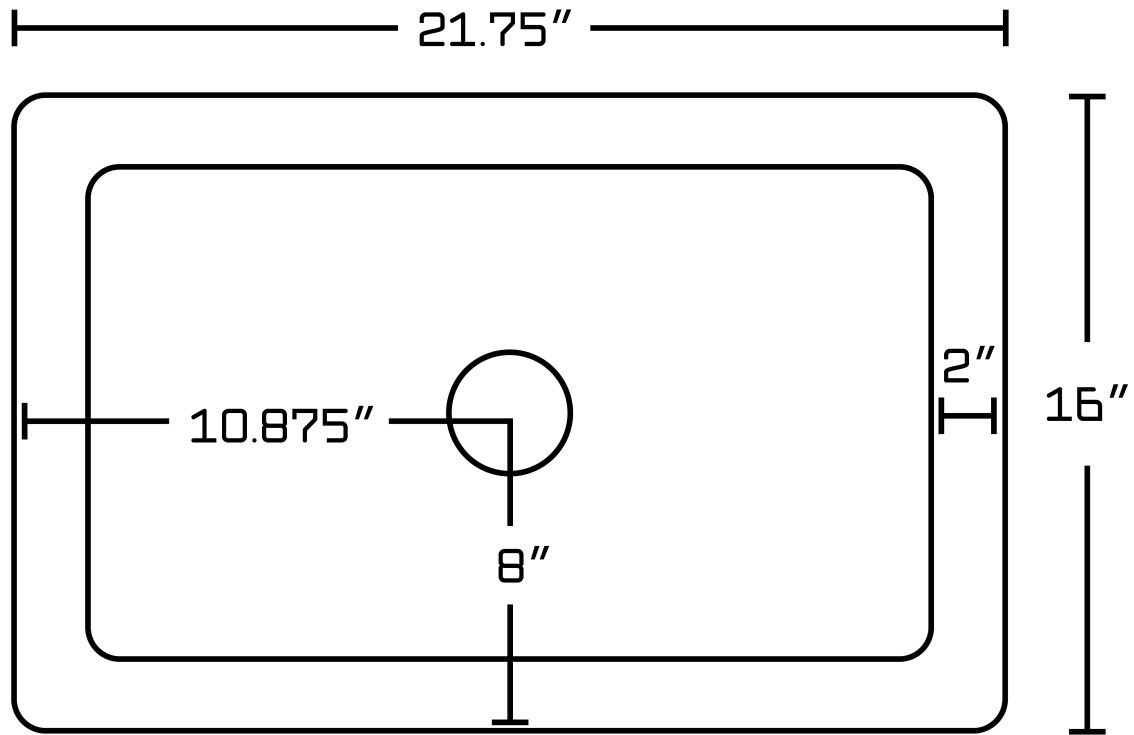

\*Estimated as of 21 Jan 2022 2:28 PM.

Quality control approved in Canada. Each box on your order is physically opened-up and inspected to make sure only the highest quality product is shipped. We take and store photos of every single quality audit of every single order we ship. You can see them when you track your order on our website. This product is a group of multiple products. It features a rectangle shape. This bathroom vessel sink set is designed to be installed as a drop in bathroom vessel sink set. It is constructed with ceramic. This bathroom vessel sink set comes with a enamel glaze finish in White color. It is designed for a wall mount faucet.

Product ID:	18091
Product Type:	Bathroom Vessel Sink Set
Shape:	Rectangle
Install Type:	Drop In
Faucet Drilling:	Wall Mount
Faucet Drilling Location:	Wall Mount
Overflow:	Yes
Num Of Sinks:	1
Includes Faucets:	No
Includes Drains:	Yes
Width Group:	20-in. - 29-in.
Top Thickness:	0.75
Material:	Ceramic
Style:	Modern
Finish:	Enamel Glaze
Hardware Color:	Chrome
Color:	White
Recommended Ship Method:	SP