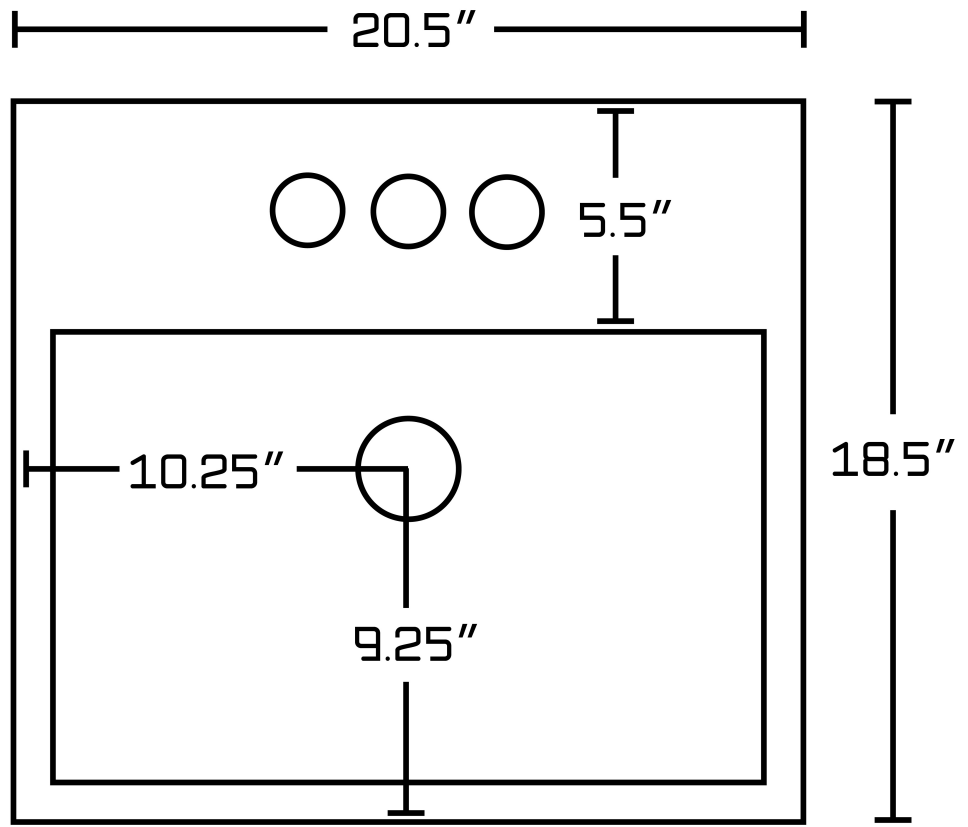

\*Estimated as of 21 Jan 2022 2:27 PM.

Quality control approved in Canada. Each box on your order is physically opened-up and inspected to make sure only the highest quality product is shipped. We take and store photos of every single quality audit of every single order we ship. You can see them when you track your order on our website. This product is a group of multiple products. It features a rectangle shape. This bathroom vessel sink set is designed to be installed as a semi-recessed bathroom vessel sink set. It is constructed with ceramic. This bathroom vessel sink set comes with a enamel glaze finish in White color. This modern bathroom vessel sink set product is CSA certified. It is designed for a 3h4-in. faucet.

Product ID:	20320
Product Type:	Bathroom Vessel Sink Set
Shape:	Rectangle
Install Type:	Semi-Recessed
Faucet Drilling:	3H4-in.
Faucet Drilling Location:	Center
Overflow:	Yes
Num Of Sinks:	1
Includes Faucets:	No
Includes Drains:	Yes
Width Group:	20-in. - 29-in.
Front Bowl Thickness:	3
Material:	Ceramic
Certification:	CSA
Style:	Modern
Finish:	Enamel Glaze
Hardware Color:	Brushed Nickel
Color:	White
Recommended Ship Method:	SP