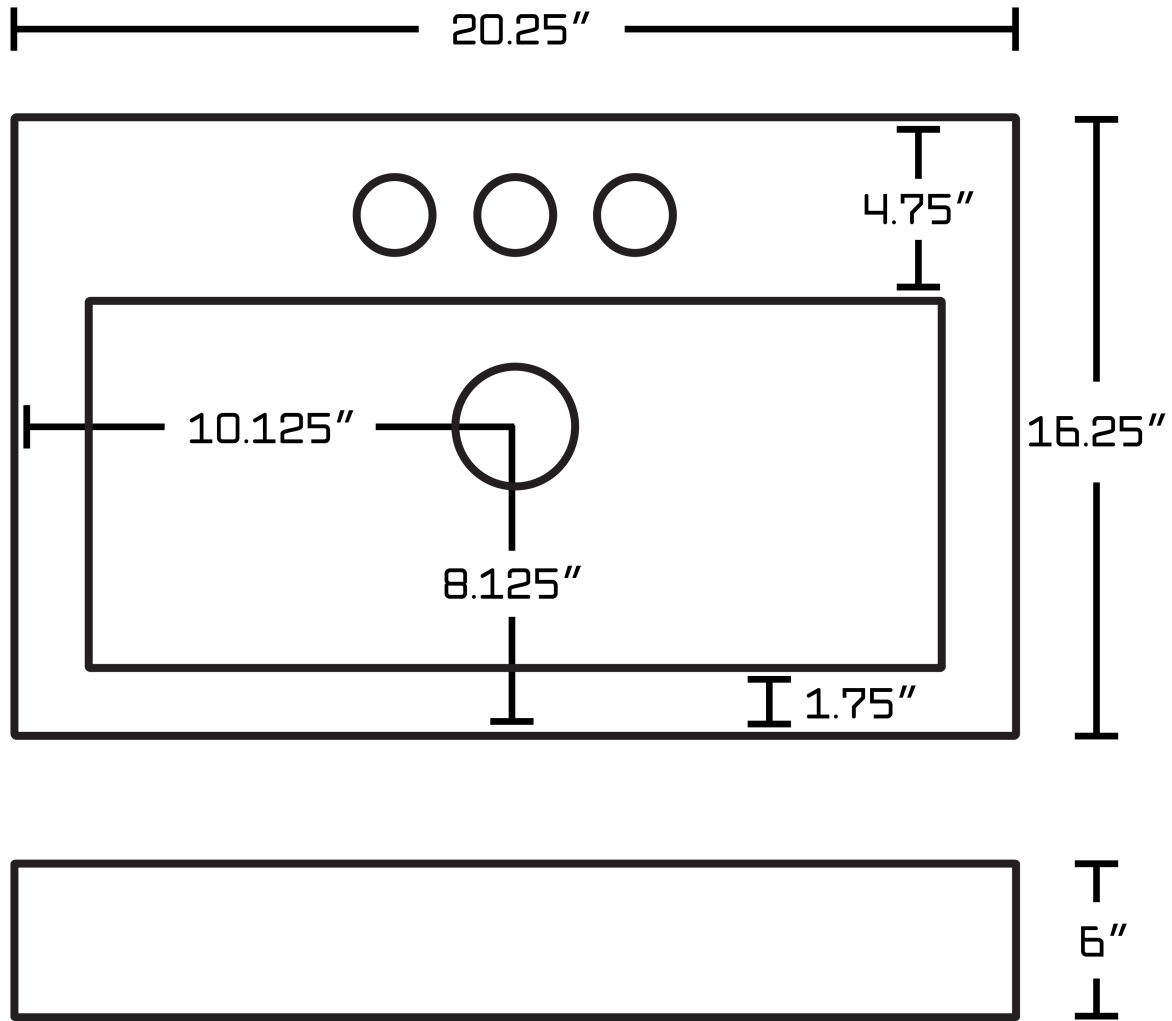

**Feature(s):**

- THIS PRODUCT INCLUDE(S): 1x bathroom sink drain in chrome color (1795), 1x bathroom vessel sink in white color (19585).
- This product is a bundle (set of multiple products).
- This bathroom vessel sink set features a rectangle shape with a modern style.
- This product is made for wall mount installation.
- DIY installation instructions are included in the box.
- This bathroom vessel sink set is designed for a 3h4-in. faucet and the faucet drilling location is on the center.
- Comes with an overflow for safety.
- This bathroom vessel sink set features 1 sink.
- This bathroom vessel sink set is made with ceramic.
- CSA certified.
- Most city inspectors require the use of certified products to get approval.
- The primary color of this product is white and it comes with chrome hardware.
- Constructed with lead-free brass, ensuring strength and durability.
- Solid bulky brass feel (not cheap and light).
- Smooth non-porous surface; prevents from discoloration and fading.
- Double fired and glazed for durability and stain resistance.
- 1.75-in. standard USA-Canada drain opening.
- 20.25-in. Width (left to right).
- 16.25-in. Depth (back to front).
- 6-in. Height (top to bottom).
- All dimensions are nominal.
- This product can usually be shipped out in 1 day.
- Quality control approved in Canada.
- Each box on your order is physically opened-up and inspected to make sure only the highest quality product is shipped.
- We take and store photos of every single quality audit of every single order we ship.
- You can see them when you track your order on our website.

Product ID:	19585
Product Type:	Bathroom Vessel Sink Set
Shape:	Rectangle
Install Type:	Wall Mount
Faucet Drilling:	3H4-in.
Faucet Drilling Location:	Center
Overflow:	Yes
Num Of Sinks:	1
Includes Faucets:	No
Includes Drains:	Yes
Width Group:	20-in. - 29-in.
Material:	Ceramic
Certification:	CSA
Style:	Modern
Finish:	Enamel Glaze
Hardware Color:	Chrome
Color:	White
Recommended Ship Method:	SP