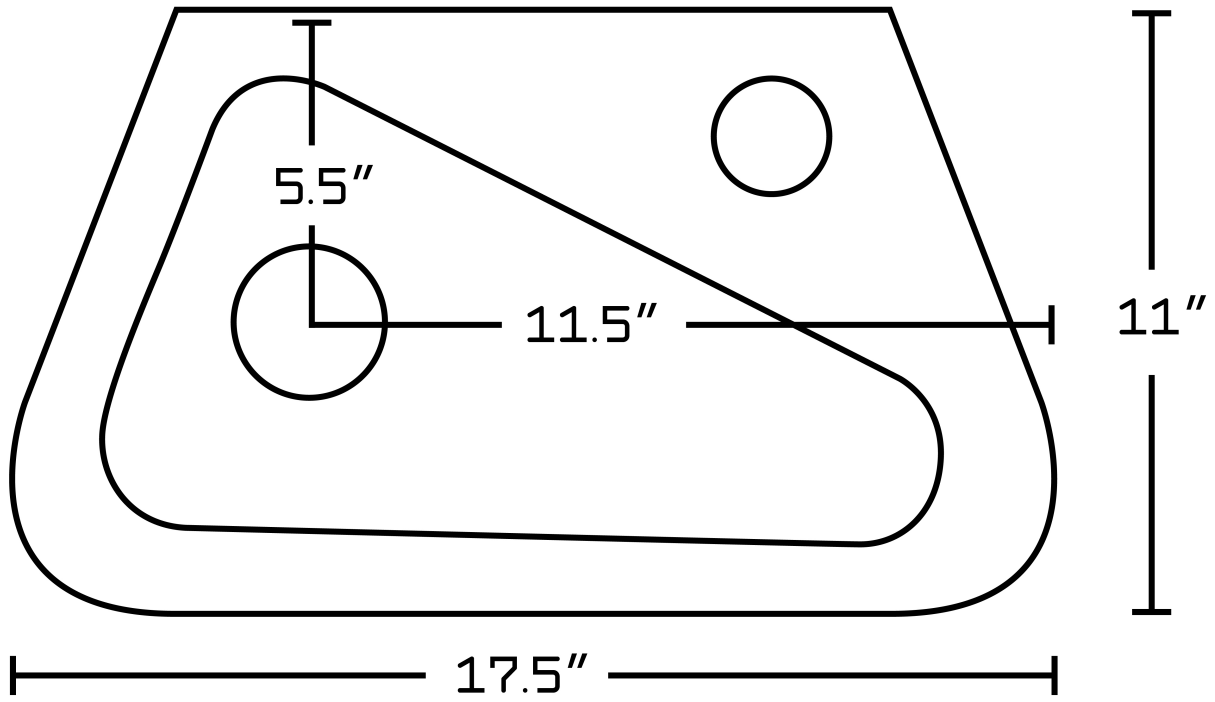

*Estimated as of 21 Jan 2022 2:23 PM.

Quality control approved in Canada. Each box on your order is physically opened-up and inspected to make sure only the highest quality product is shipped. We take and store photos of every single quality audit of every single order we ship. You can see them when you track your order on our website. This product is a group of multiple products. It features a unique shape. This bathroom vessel sink set is designed to be installed as a above counter bathroom vessel sink set. It is constructed with ceramic. This bathroom vessel sink set comes with a enamel glaze finish in White color. It is designed for a 1 hole faucet.

Product ID:	20320
Product Type:	Bathroom Vessel Sink Set
Shape:	Unique
Install Type:	Above Counter
Faucet Drilling:	1 Hole
Faucet Drilling Location:	Right
Overflow:	Yes
Num Of Sinks:	1
Includes Faucets:	No
Includes Drains:	Yes
Width Group:	10-in. - 19-in.
Material:	Ceramic
Style:	Transitional
Finish:	Enamel Glaze
Hardware Color:	Brushed Nickel
Color:	White
Recommended Ship Method:	SP