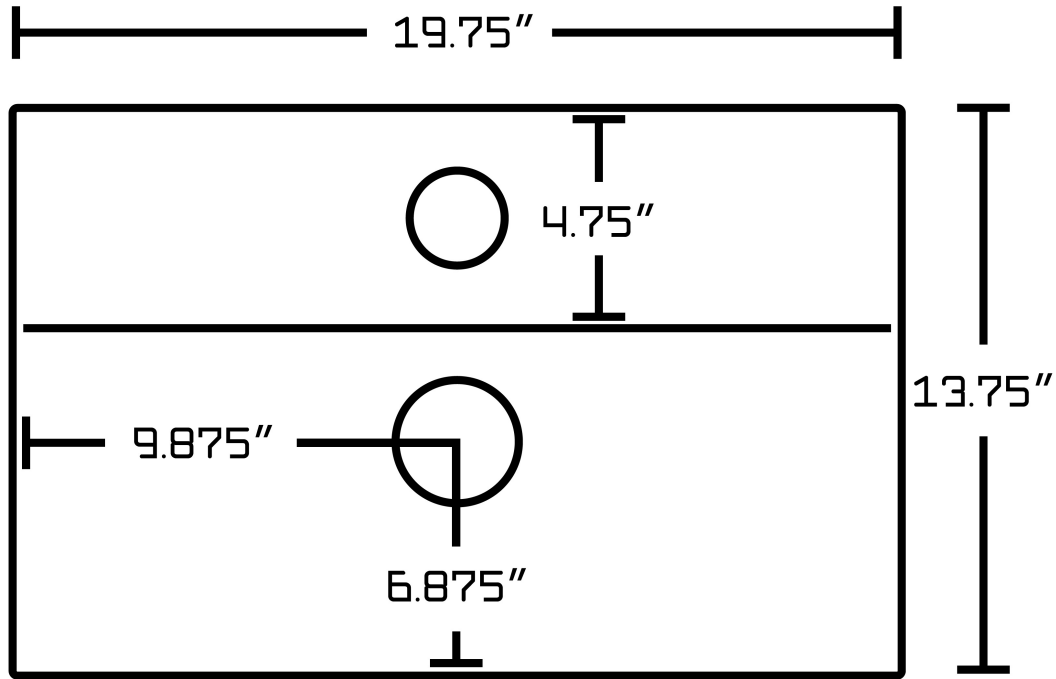

*Estimated as of 21 Jan 2022 2:19 PM.

Quality control approved in Canada. Each box on your order is physically opened-up and inspected to make sure only the highest quality product is shipped. We take and store photos of every single quality audit of every single order we ship. You can see them when you track your order on our website. This product is a group of multiple products. It features a rectangle shape. This bathroom vessel sink set is designed to be installed as a wall mount bathroom vessel sink set. It is constructed with ceramic. This bathroom vessel sink set comes with a enamel glaze finish in White color. It is designed for a 1 hole faucet.

Product ID:	20320
Product Type:	Bathroom Vessel Sink Set
Shape:	Rectangle
Install Type:	Wall Mount
Faucet Drilling:	1 Hole
Faucet Drilling Location:	Center
Overflow:	Yes
Num Of Sinks:	1
Includes Faucets:	No
Includes Drains:	Yes
Width Group:	10-in. - 19-in.
Material:	Ceramic
Style:	Modern
Finish:	Enamel Glaze
Hardware Color:	Brushed Nickel
Color:	White
Recommended Ship Method:	SP