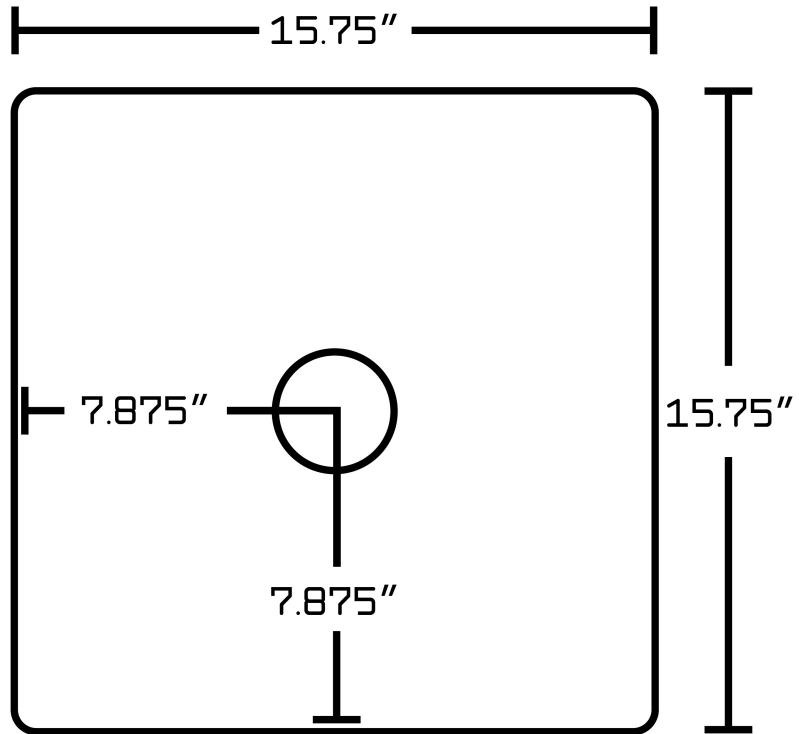

**Feature(s):**

- THIS PRODUCT INCLUDE(S): 1x bathroom vessel sink in white color (14018), 1x bathroom sink drain in gold color (20331).
- This product is a bundle (set of multiple products).
- This bathroom vessel sink set features a square shape with a modern style.
- This product is made for above counter installation.
- DIY installation instructions are included in the box.
- This bathroom vessel sink set is designed for a wall mount faucet and the faucet drilling location is on the wall mount.
- This bathroom vessel sink set features 1 sink.
- This bathroom vessel sink set is made with ceramic.
- The primary color of this product is white and it comes with gold hardware.
- Smooth non-porous surface; prevents from discoloration and fading.
- Double fired and glazed for durability and stain resistance.
- 1.75-in. standard USA-Canada drain opening.
- Constructed with lead-free brass, ensuring strength and durability.
- Solid bulky brass feel (not cheap and light).
- 15.75-in. Width (left to right).
- 15.75-in. Depth (back to front).
- 4.5-in. Height (top to bottom).
- All dimensions are nominal.
- This product can usually be shipped out in 1 day.
- Quality control approved in Canada.
- Each box on your order is physically opened-up and inspected to make sure only the highest quality product is shipped.
- We take and store photos of every single quality audit of every single order we ship.
- You can see them when you track your order on our website.

Product ID:	20331
Product Type:	Bathroom Vessel Sink Set
Shape:	Square
Install Type:	Above Counter
Faucet Drilling:	Wall Mount
Faucet Drilling Location:	Wall Mount
Overflow:	No
Num Of Sinks:	1
Includes Faucets:	No
Includes Drains:	Yes
Width Group:	10-in. - 19-in.
Material:	Ceramic
Style:	Modern
Finish:	Enamel Glaze
Hardware Color:	Gold
Color:	White
Recommended Ship Method:	SP