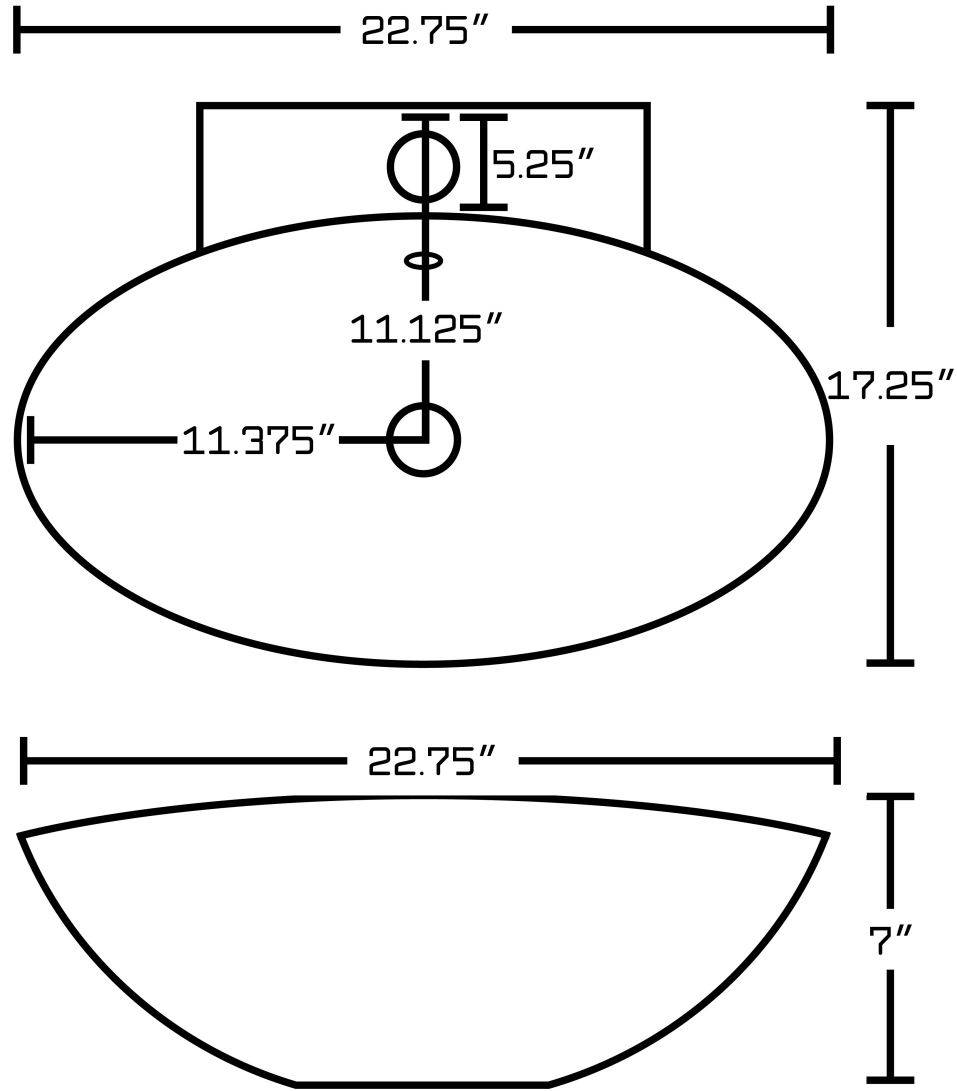

\*Estimated as of 21 Jan 2022 2:23 PM.

Quality control approved in Canada. Each box on your order is physically opened-up and inspected to make sure only the highest quality product is shipped. We take and store photos of every single quality audit of every single order we ship. You can see them when you track your order on our website. This product is a group of multiple products. It features a oval shape. This bathroom vessel sink set is designed to be installed as a above counter bathroom vessel sink set. It is constructed with ceramic. This bathroom vessel sink set comes with a enamel glaze finish in White color. This transitional bathroom vessel sink set product is CUPC certified. It is designed for a 1 hole faucet.

Product ID:	20328
Product Type:	Bathroom Vessel Sink Set
Shape:	Oval
Install Type:	Above Counter
Faucet Drilling:	1 Hole
Faucet Drilling Location:	Center
Overflow:	Yes
Num Of Sinks:	1
Includes Faucets:	No
Includes Drains:	Yes
Width Group:	20-in. - 29-in.
Material:	Ceramic
Certification:	CUPC
Style:	Transitional
Finish:	Enamel Glaze
Hardware Color:	Gold
Color:	White
Recommended Ship Method:	SP