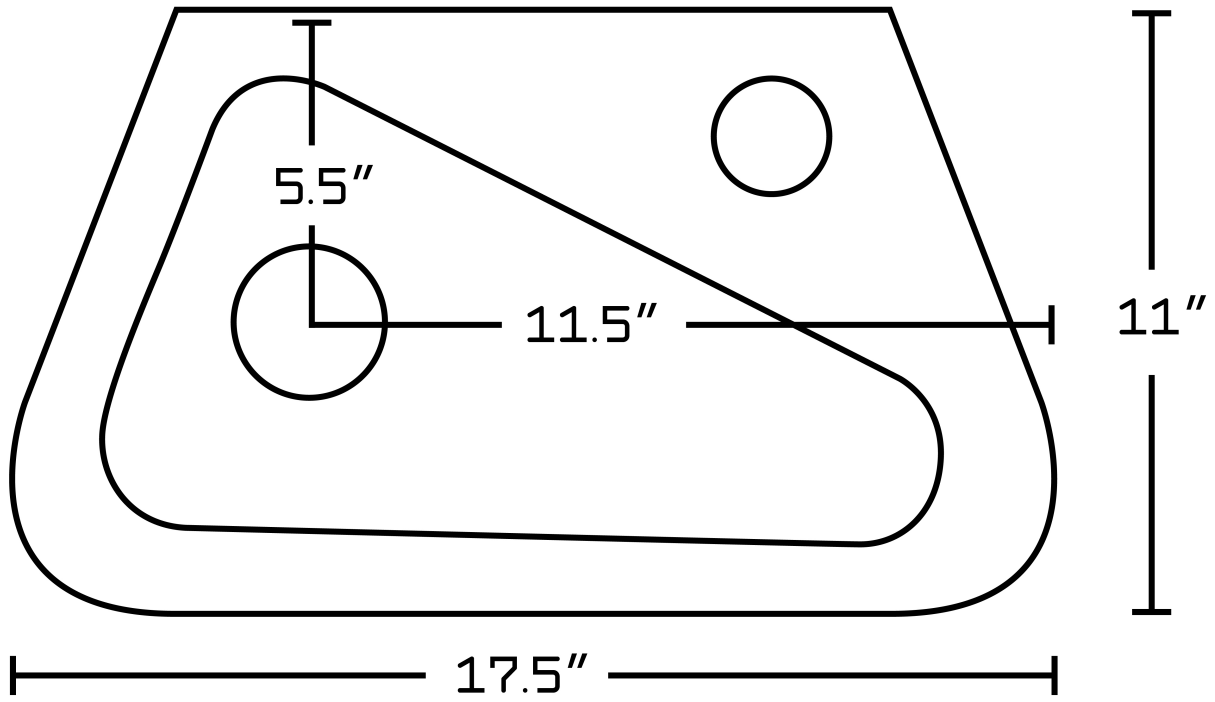

*Estimated as of 21 Jan 2022 2:22 PM.

Quality control approved in Canada. Each box on your order is physically opened-up and inspected to make sure only the highest quality product is shipped. We take and store photos of every single quality audit of every single order we ship. You can see them when you track your order on our website. This product is a group of multiple products. It features a rectangle shape. This bathroom vessel sink set is designed to be installed as a wall mount bathroom vessel sink set. It is constructed with ceramic. This bathroom vessel sink set comes with an enamel glaze finish in White color. It is designed for a 1 hole faucet.

Product ID:	20328
Product Type:	Bathroom Vessel Sink Set
Shape:	Rectangle
Install Type:	Wall Mount
Faucet Drilling:	1 Hole
Faucet Drilling Location:	Right
Overflow:	Yes
Num Of Sinks:	1
Includes Faucets:	No
Includes Drains:	Yes
Width Group:	10-in. - 19-in.
Material:	Ceramic
Style:	Transitional
Finish:	Enamel Glaze
Hardware Color:	Gold
Color:	White
Recommended Ship Method:	SP