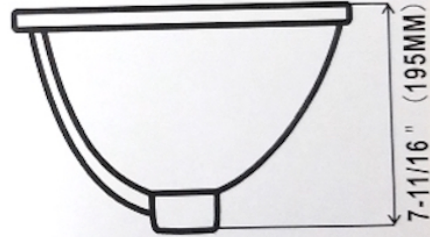

Product ID:	27831
Product Type:	Bathroom Undermount Sink Set
Shape:	Round
Install Type:	Undermount
Faucet Drilling:	Deck Mount
Faucet Drilling Location:	Center
Overflow:	Yes
Num Of Sinks:	1
Includes Faucets:	No
Includes Drains:	Yes
Undermount Sinks Color:	White
Width Group:	10-in. - 19-in.
Material:	Ceramic
Certification:	CUPC
Style:	Transitional
Finish:	Enamel Glaze
Hardware Color:	Black
Color:	White
Recommended Ship Method:	SP

Specifications

Features:

- Ceramic Sink
- Available in White
- 17" x 17" (430MMx430MM)
- 7-11/16" (195MM) Depth
- 1-3/4" (45MM) Drain Opening
- With Overflow
- For Undermount Use
- CUPC certified

REFER TO INSTRUCTIONS
PROVIDED WITH KIT FOR
ADDITIONAL INFORMATION