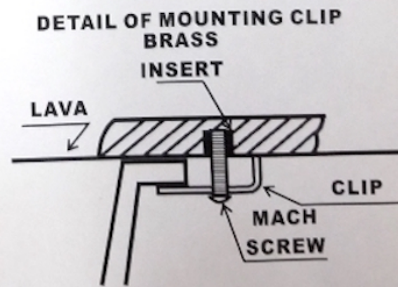

Product ID:	27831
Product Type:	Bathroom Undermount Sink Set
Shape:	Round
Install Type:	Undermount
Faucet Drilling:	Deck Mount
Faucet Drilling Location:	Center
Overflow:	Yes
Num Of Sinks:	1
Includes Faucets:	No
Includes Drains:	Yes
Undermount Sinks Color:	White
Width Group:	10-in. - 19-in.
Material:	Ceramic
Certification:	CUPC
Style:	Transitional
Finish:	Enamel Glaze
Hardware Color:	Black
Color:	White
Recommended Ship Method:	SP

Specifications

Features:

- Ceramic Sink
- Available in White
- 17" x 17" (430MMx430MM)
- 7-11/16" (195MM) Depth
- 1-3/4" (45MM) Drain Opening
- With Overflow
- For Undermount Use
- CUPC certified

REFER TO INSTRUCTIONS
PROVIDED WITH KIT FOR
ADDITIONAL INFORMATION