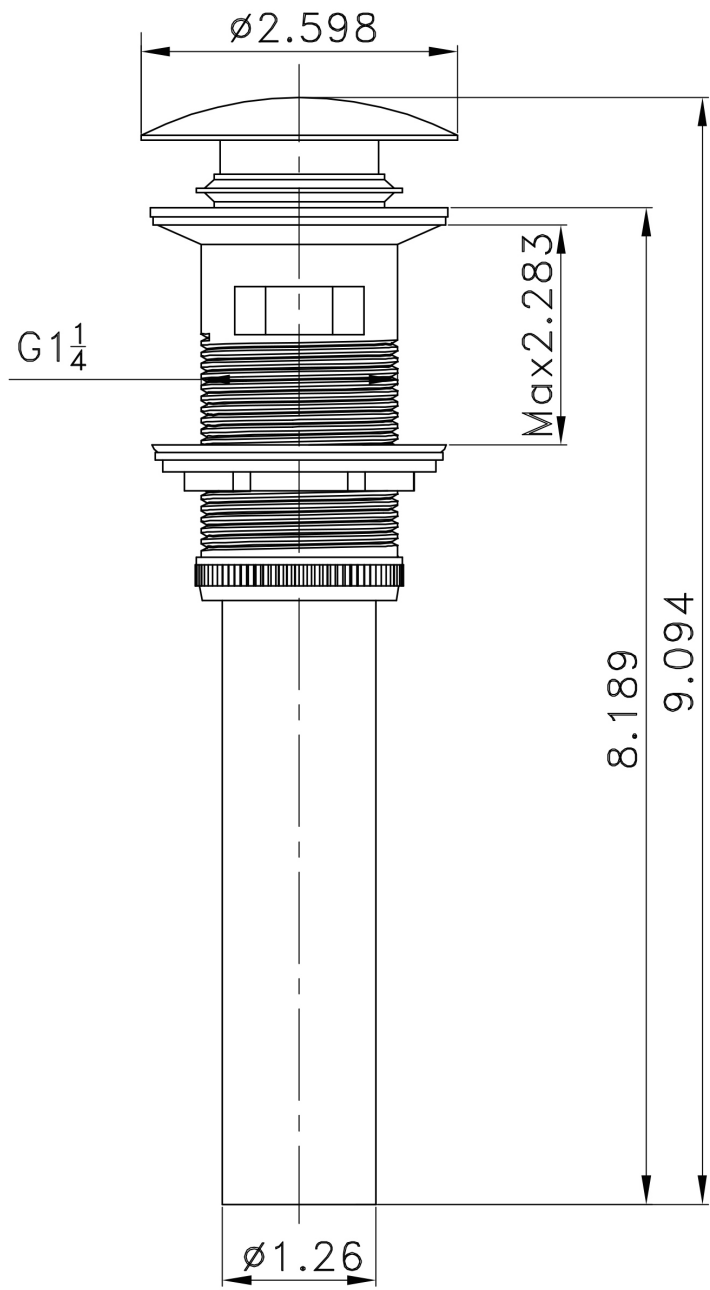

Specifications

Features:

- Ceramic Sink
- Available in White
- 17" x 17" (430MMx430MM)
- 7-11/16" (195MM) Depth
- 1-3/4" (45MM) Drain Opening
- With Overflow
- For Undermount Use
- CUPC certified

REFER TO INSTRUCTIONS
PROVIDED WITH KIT FOR
ADDITIONAL INFORMATION