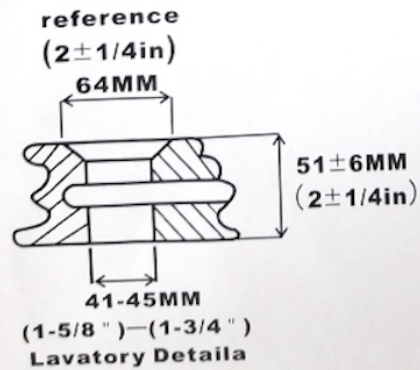

Product ID:	27831
Product Type:	Bathroom Undermount Sink Set
Shape:	Round
Install Type:	Undermount
Faucet Drilling:	Deck Mount
Faucet Drilling Location:	Center
Overflow:	Yes
Num Of Sinks:	1
Includes Faucets:	No
Includes Drains:	Yes
Undermount Sinks Color:	White
Width Group:	10-in. - 19-in.
Material:	Ceramic
Certification:	CUPC
Style:	Transitional
Finish:	Enamel Glaze
Hardware Color:	Black
Color:	White
Recommended Ship Method:	SP

Specifications

Features:

- Ceramic Sink
- Available in White
- 17" x 17" (430MMx430MM)
- 7-11/16" (195MM) Depth
- 1-3/4" (45MM) Drain Opening
- With Overflow
- For Undermount Use
- CUPC certified

REFER TO INSTRUCTIONS
PROVIDED WITH KIT FOR
ADDITIONAL INFORMATION