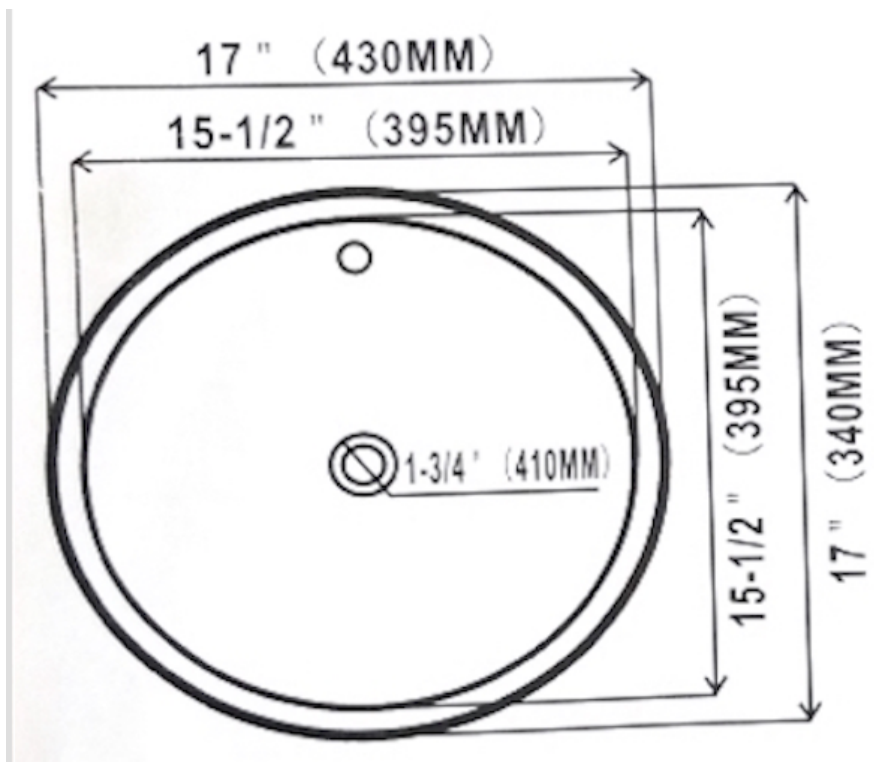

Product ID:	27831
Product Type:	Bathroom Undermount Sink Set
Shape:	Round
Install Type:	Undermount
Faucet Drilling:	Deck Mount
Faucet Drilling Location:	Center
Overflow:	Yes
Num Of Sinks:	1
Includes Faucets:	No
Includes Drains:	Yes
Undermount Sinks Color:	White
Width Group:	10-in. - 19-in.
Material:	Ceramic
Certification:	CUPC
Style:	Transitional
Finish:	Enamel Glaze
Hardware Color:	Black
Color:	White
Recommended Ship Method:	SP

Specifications

Features:

- Ceramic Sink
- Available in White
- 17" x 17" (430MMx430MM)
- 7-11/16" (195MM) Depth
- 1-3/4" (45MM) Drain Opening
- With Overflow
- For Undermount Use
- CUPC certified

REFER TO INSTRUCTIONS
PROVIDED WITH KIT FOR
ADDITIONAL INFORMATION