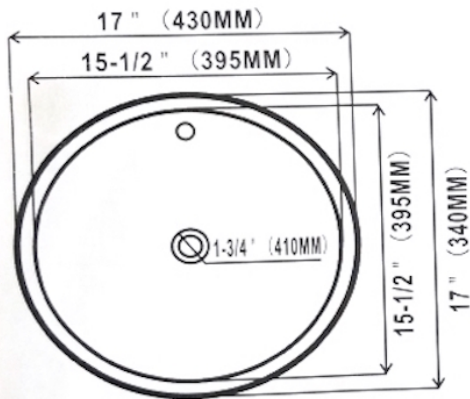

Product ID:	27831
Product Type:	Bathroom Undermount Sink Set
Shape:	Round
Install Type:	Undermount
Faucet Drilling:	Deck Mount
Faucet Drilling Location:	Center
Overflow:	Yes
Num Of Sinks:	1
Includes Faucets:	No
Includes Drains:	Yes
Undermount Sinks Color:	White
Width Group:	10-in. - 19-in.
Material:	Ceramic
Certification:	CUPC
Style:	Transitional
Finish:	Enamel Glaze
Hardware Color:	Black
Color:	White
Recommended Ship Method:	SP

Specifications

Features:

- Ceramic Sink
- Available in White
- 17" x 17" (430MMx430MM)
- 7-11/16" (195MM) Depth
- 1-3/4" (45MM) Drain Opening
- With Overflow
- For Undermount Use
- CUPC certified

REFER TO INSTRUCTIONS
PROVIDED WITH KIT FOR
ADDITIONAL INFORMATION