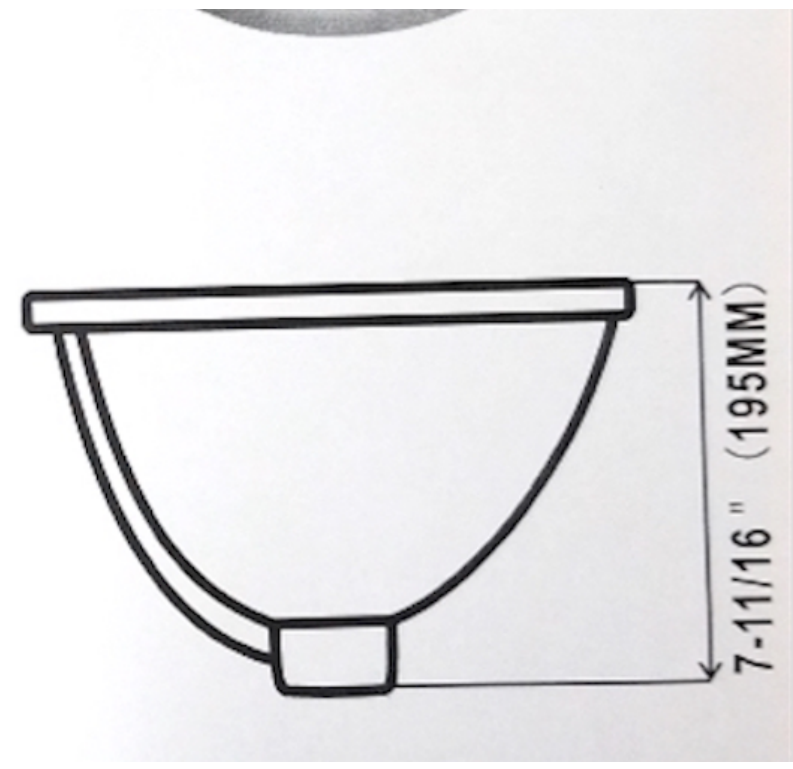

Product ID:	27831
Product Type:	Bathroom Undermount Sink Set
Shape:	Round
Install Type:	Undermount
Faucet Drilling:	Deck Mount
Faucet Drilling Location:	Center
Overflow:	Yes
Num Of Sinks:	1
Includes Faucets:	No
Includes Drains:	Yes
Undermount Sinks Color:	White
Width Group:	10-in. - 19-in.
Material:	Ceramic
Certification:	CUPC
Style:	Transitional
Finish:	Enamel Glaze
Hardware Color:	Black
Color:	White
Recommended Ship Method:	SP

Specifications

Features:

- Ceramic Sink
- Available in White
- 17" x 17" (430MMx430MM)
- 7-11/16" (195MM) Depth
- 1-3/4" (45MM) Drain Opening
- With Overflow
- For Undermount Use
- CUPC certified

REFER TO INSTRUCTIONS
PROVIDED WITH KIT FOR
ADDITIONAL INFORMATION