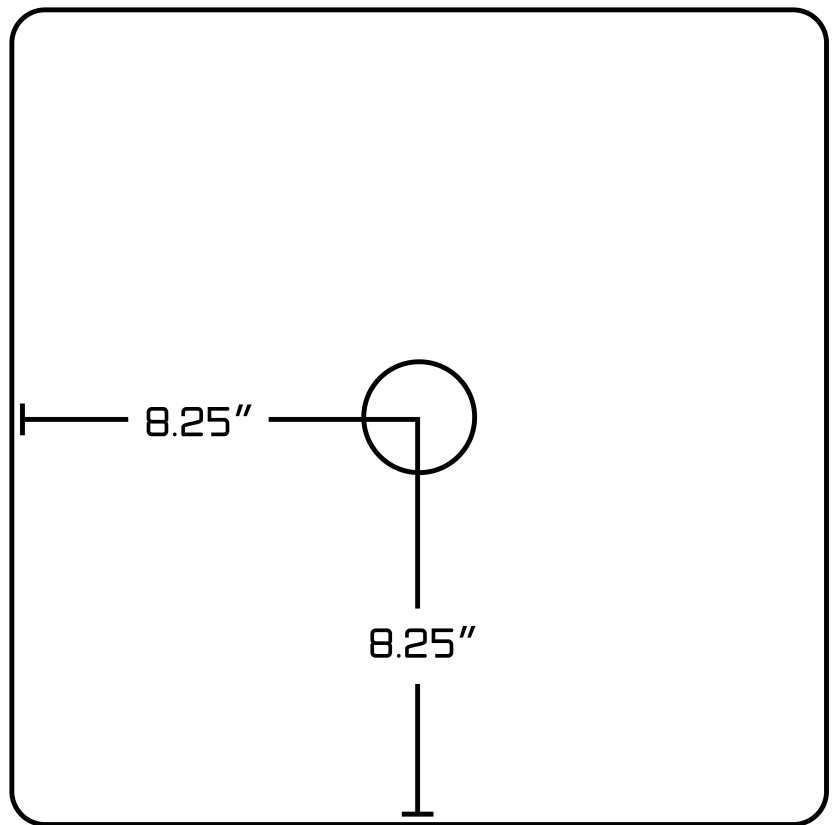

*Estimated as of 21 Jan 2022 2:26 PM.

Quality control approved in Canada. Each box on your order is physically opened-up and inspected to make sure only the highest quality product is shipped. We take and store photos of every single quality audit of every single order we ship. You can see them when you track your order on our website. This product is a group of multiple products. It features a square shape. This bathroom vessel sink set is designed to be installed as a above counter bathroom vessel sink set. It is constructed with ceramic. This bathroom vessel sink set comes with a enamel glaze finish in White color. It is designed for a wall mount faucet.

16.5"

8.25"

8.25"

16.5"

4.75"

Notes