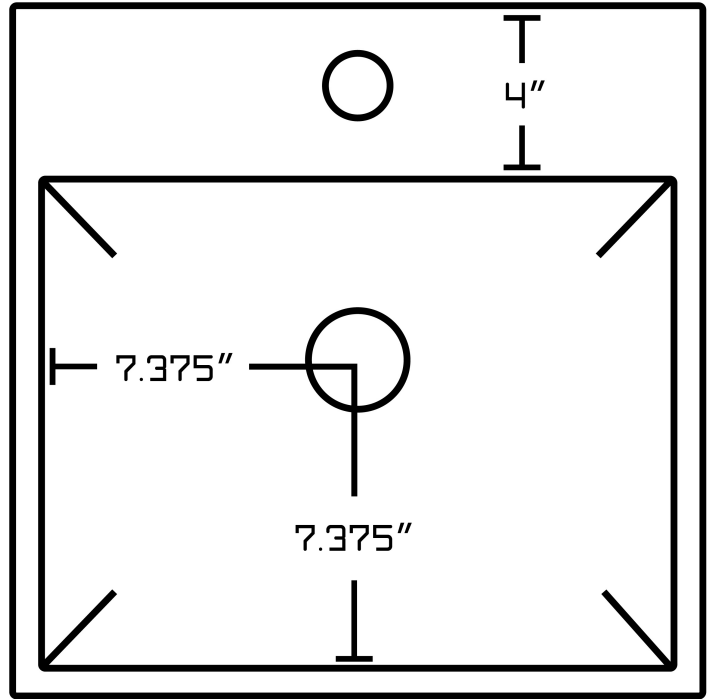

\*Estimated as of 21 Jan 2022 2:24 PM.

Quality control approved in Canada. Each box on your order is physically opened-up and inspected to make sure only the highest quality product is shipped. We take and store photos of every single quality audit of every single order we ship. You can see them when you track your order on our website. This product is a group of multiple products. It features a square shape. This bathroom vessel sink set is designed to be installed as a above counter bathroom vessel sink set. It is constructed with ceramic. This bathroom vessel sink set comes with a enamel glaze finish in White color. It is designed for a 1 hole faucet.

Product ID:	20324
Product Type:	Bathroom Vessel Sink Set
Shape:	Square
Install Type:	Above Counter
Faucet Drilling:	1 Hole
Faucet Drilling Location:	Center
Overflow:	No
Num Of Sinks:	1
Includes Faucets:	No
Includes Drains:	Yes
Width Group:	10-in. - 19-in.
Material:	Ceramic
Style:	Modern
Finish:	Enamel Glaze
Hardware Color:	Brushed Nickel
Color:	White
Recommended Ship Method:	SP

16.5"

4"

16.5"

7.375"

7.375"

16.5"

5"