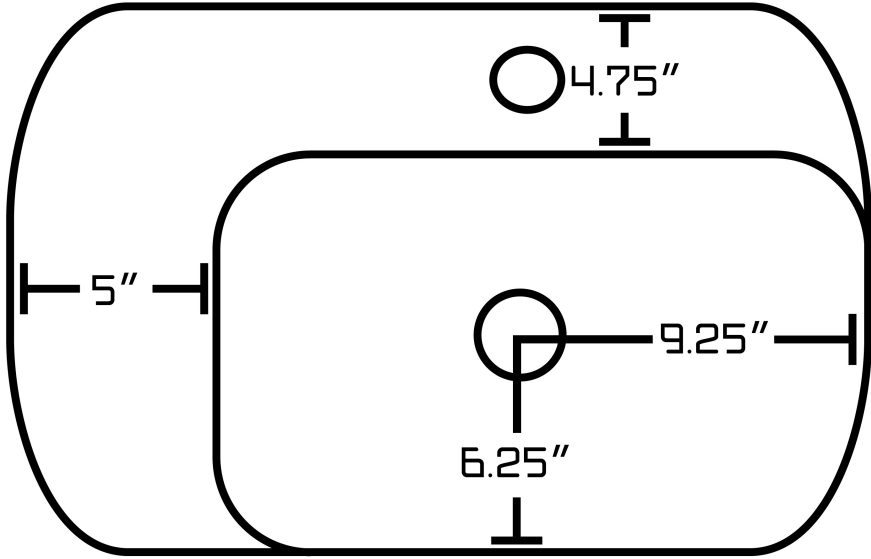

23.5"

4.75"

17.25"

5"

9.25"

6.25"

23.5"

5"