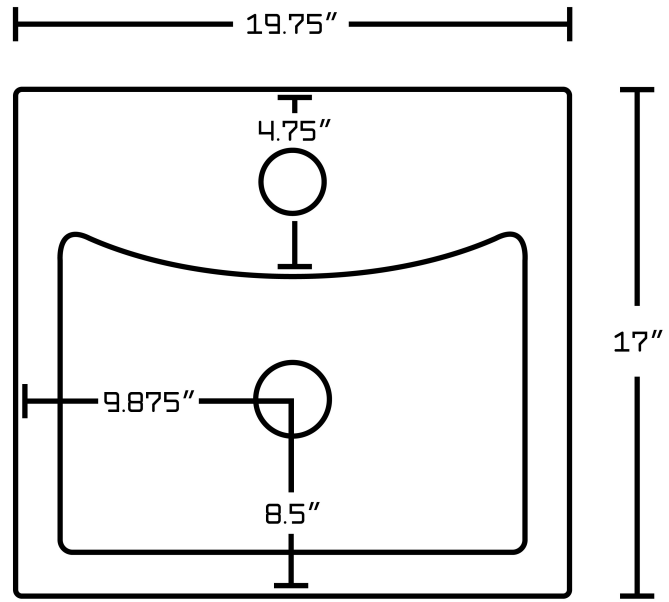

**Feature(s):**

- This product is a bundle (set of multiple products).
- This bathroom vessel sink set features a rectangle shape with a traditional style.
- This product is made for wall mount installation.
- DIY installation instructions are included in the box.
- This bathroom vessel sink set is designed for a 1 hole faucet and the faucet drilling location is on the center.
- Comes with an overflow for safety.
- This bathroom vessel sink set features 1 sink.
- This bathroom vessel sink set is made with ceramic.
- The primary color of this product is white and it comes with chrome hardware.
- Smooth non-porous surface; prevents from discoloration and fading.
- Double fired and glazed for durability and stain resistance.
- 1.75-in. standard USA-Canada drain opening.
- 19.75-in. Width (left to right).
- 17-in. Depth (back to front).
- 8-in. Height (top to bottom).
- All dimensions are nominal.
- This product can usually be shipped out in 1 day.
- Quality control approved in Canada.
- Each box on your order is physically opened-up and inspected to make sure only the highest quality product is shipped.
- We take and store photos of every single quality audit of every single order we ship.
- You can see them when you track your order on our website.
- THIS PRODUCT INCLUDE(S): 1x bathroom vessel sink in white color (689), 1x bathroom sink faucet in chrome color (1776).

Product ID:	1776
Product Type:	Bathroom Vessel Sink Set
Shape:	Rectangle
Install Type:	Wall Mount
Faucet Drilling:	1 Hole
Faucet Drilling Location:	Center
Overflow:	Yes
Num Of Sinks:	1
Includes Faucets:	Yes
Includes Drains:	No
Width Group:	10-in. - 19-in.
Front Bowl Thickness:	8
Material:	Ceramic
Style:	Traditional
Finish:	Enamel Glaze
Hardware Color:	Chrome
Color:	White
Recommended Ship Method:	SP