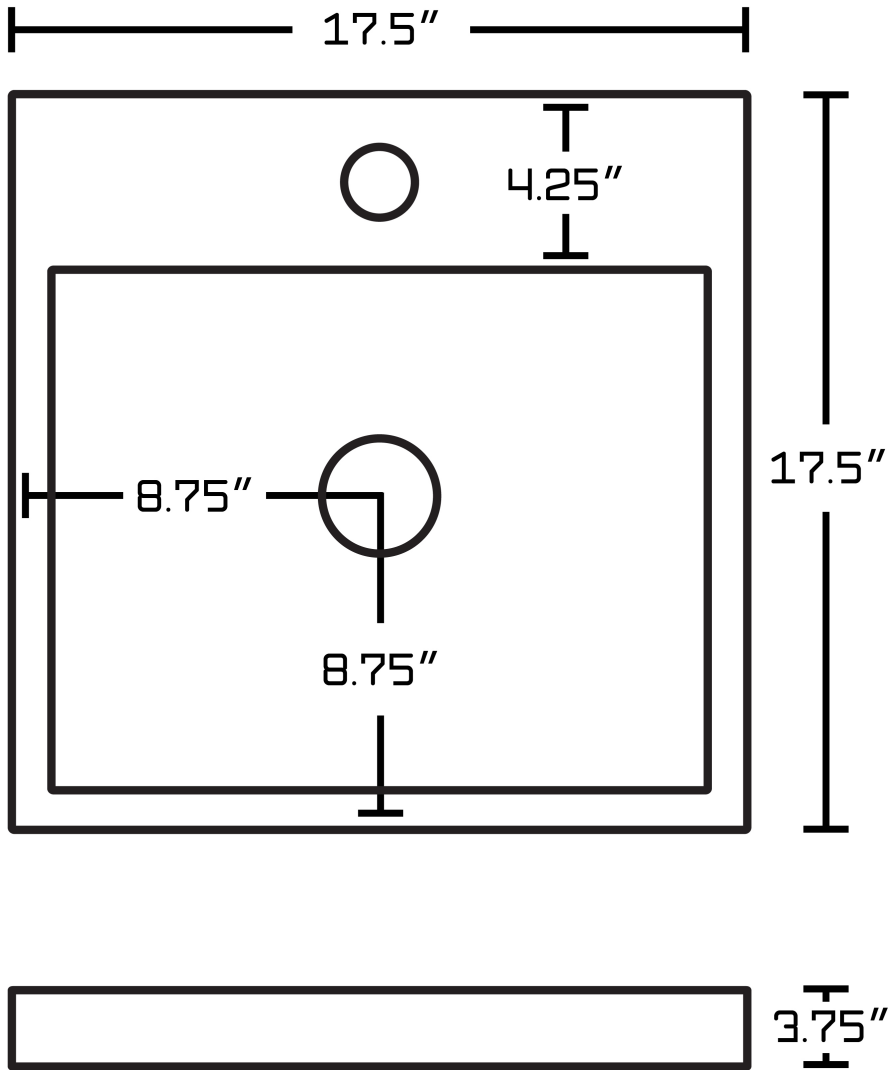

Feature(s):

- This product is a bundle (set of multiple products).
- This bathroom vessel sink set features a square shape with a modern style.
- This product is made for above counter installation.
- DIY installation instructions are included in the box.
- This bathroom vessel sink set is designed for a 1 hole faucet and the faucet drilling location is on the center.
- This bathroom vessel sink set features 1 sink.
- This bathroom vessel sink set is made with ceramic.
- The primary color of this product is white and it comes with chrome hardware.
- Smooth non-porous surface; prevents from discoloration and fading.
- Double fired and glazed for durability and stain resistance.
- 1.75-in. standard USA-Canada drain opening.
- 17.5-in. Width (left to right).
- 17.5-in. Depth (back to front).
- 6.79-in. Height (top to bottom).
- All dimensions are nominal.
- This product can usually be shipped out in 1 day.
- Quality control approved in Canada.
- Each box on your order is physically opened-up and inspected to make sure only the highest quality product is shipped.
- We take and store photos of every single quality audit of every single order we ship.
- You can see them when you track your order on our website.
- THIS PRODUCT INCLUDE(S): 1x bathroom vessel sink in white color (595), 1x bathroom sink faucet in chrome color (1779).

Product ID:	1779
Product Type:	Bathroom Vessel Sink Set
Shape:	Square
Install Type:	Above Counter
Faucet Drilling:	1 Hole
Faucet Drilling Location:	Center
Overflow:	No
Num Of Sinks:	1
Includes Faucets:	Yes
Includes Drains:	No
Width Group:	10-in. - 19-in.
Front Bowl Thickness:	4
Material:	Ceramic
Style:	Modern
Finish:	Enamel Glaze
Hardware Color:	Chrome
Color:	White
Recommended Ship Method:	SP