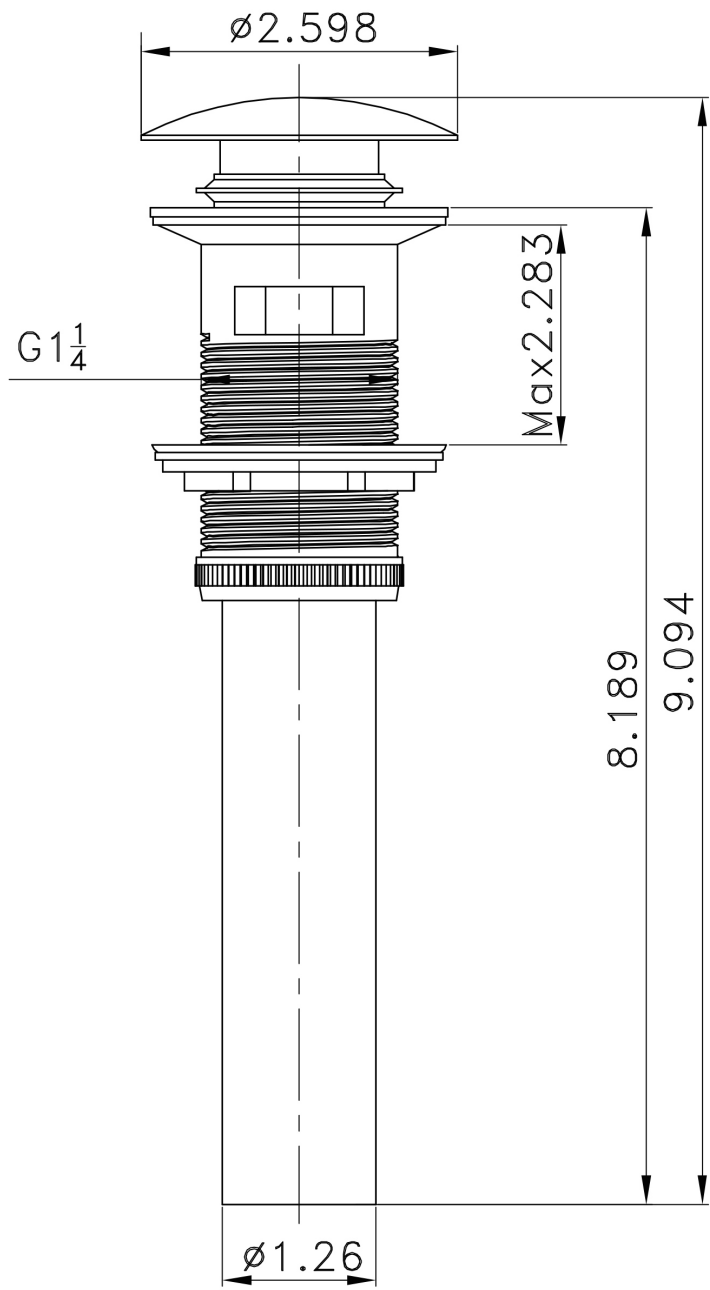

**Feature(s):**

- This product is a bundle (set of multiple products).
- This bathroom vessel sink set features a rectangle shape with a modern style.
- This product is made for above counter installation.
- DIY installation instructions are included in the box.
- This bathroom vessel sink set is designed for a wall mount faucet and the faucet drilling location is on the wall mount.
- Comes with an overflow for safety.
- This bathroom vessel sink set features 1 sink.
- This bathroom vessel sink set is made with ceramic.
- The primary color of this product is white and it comes with chrome hardware.
- Constructed with lead-free brass, ensuring strength and durability.
- Solid bulky brass feel (not cheap and light).
- Smooth non-porous surface; prevents from discoloration and fading.
- Double fired and glazed for durability and stain resistance.
- 1.75-in. standard USA-Canada drain opening.
- 21.5-in. Width (left to right).
- 17-in. Depth (back to front).
- 9-in. Height (top to bottom).
- All dimensions are nominal.
- This product can usually be shipped out in 1 day.
- Quality control approved in Canada.
- Each box on your order is physically opened-up and inspected to make sure only the highest quality product is shipped.
- We take and store photos of every single quality audit of every single order we ship.
- You can see them when you track your order on our website.
- THIS PRODUCT INCLUDE(S): 1x bathroom sink drain in chrome color (1795), 1x bathroom vessel sink in white color (14029).

Product ID:	14029
Product Type:	Bathroom Vessel Sink Set
Shape:	Rectangle
Install Type:	Above Counter
Faucet Drilling:	Wall Mount
Faucet Drilling Location:	Wall Mount
Overflow:	Yes
Num Of Sinks:	1
Includes Faucets:	No
Includes Drains:	Yes
Width Group:	20-in. - 29-in.
Front Bowl Thickness:	6
Material:	Ceramic
Style:	Modern
Finish:	Enamel Glaze
Hardware Color:	Chrome
Color:	White
Recommended Ship Method:	SP