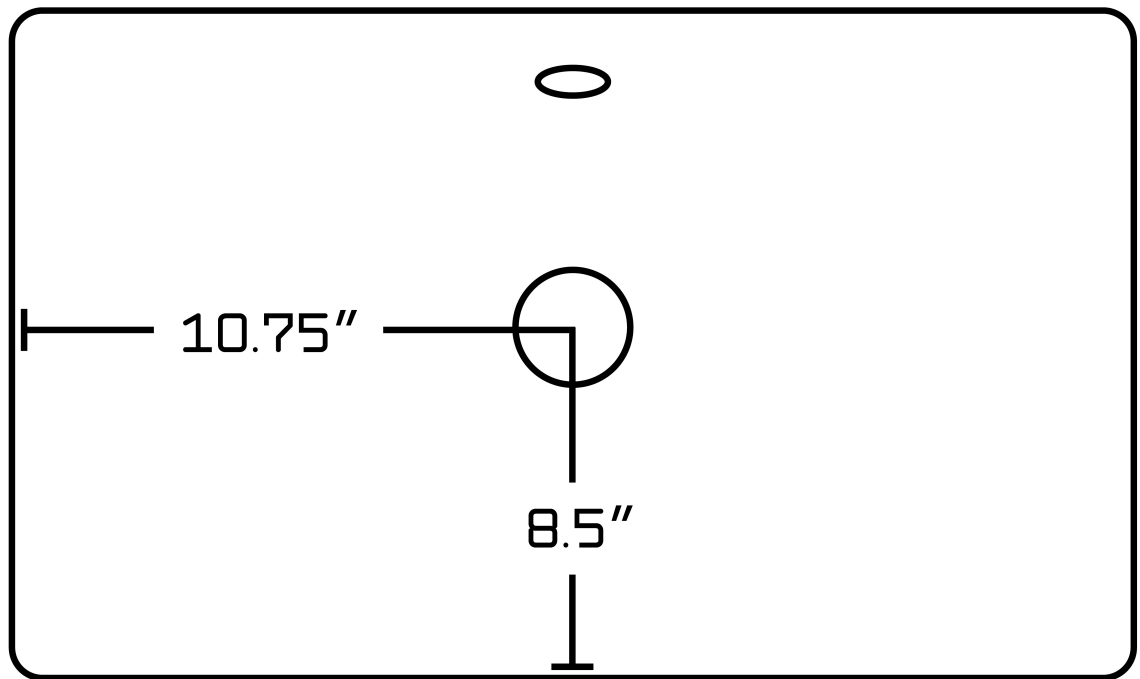

**Feature(s):**

- This product is a bundle (set of multiple products).
- This bathroom vessel sink set features a rectangle shape with a modern style.
- This product is made for above counter installation.
- DIY installation instructions are included in the box.
- This bathroom vessel sink set is designed for a wall mount faucet and the faucet drilling location is on the wall mount.
- Comes with an overflow for safety.
- This bathroom vessel sink set features 1 sink.
- This bathroom vessel sink set is made with ceramic.
- The primary color of this product is white and it comes with chrome hardware.
- Constructed with lead-free brass, ensuring strength and durability.
- Solid bulky brass feel (not cheap and light).
- Smooth non-porous surface; prevents from discoloration and fading.
- Double fired and glazed for durability and stain resistance.
- 1.75-in. standard USA-Canada drain opening.
- 21.5-in. Width (left to right).
- 17-in. Depth (back to front).
- 9-in. Height (top to bottom).
- All dimensions are nominal.
- This product can usually be shipped out in 1 day.
- Quality control approved in Canada.
- Each box on your order is physically opened-up and inspected to make sure only the highest quality product is shipped.
- We take and store photos of every single quality audit of every single order we ship.
- You can see them when you track your order on our website.
- THIS PRODUCT INCLUDE(S): 1x bathroom sink drain in chrome color (1795), 1x bathroom vessel sink in white color (14029).

Product ID:	14029
Product Type:	Bathroom Vessel Sink Set
Shape:	Rectangle
Install Type:	Above Counter
Faucet Drilling:	Wall Mount
Faucet Drilling Location:	Wall Mount
Overflow:	Yes
Num Of Sinks:	1
Includes Faucets:	No
Includes Drains:	Yes
Width Group:	20-in. - 29-in.
Front Bowl Thickness:	6
Material:	Ceramic
Style:	Modern
Finish:	Enamel Glaze
Hardware Color:	Chrome
Color:	White
Recommended Ship Method:	SP

21.5"

17"

6.5"