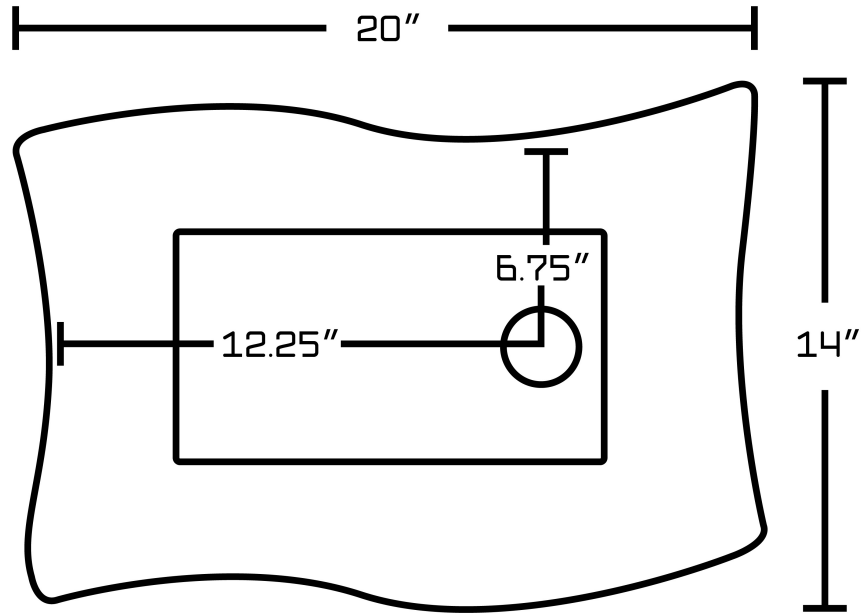

*Estimated as of 20 Jan 2022 1:04 PM.

Quality control approved in Canada. Each box on your order is physically opened-up and inspected to make sure only the highest quality product is shipped. We take and store photos of every single quality audit of every single order we ship. You can see them when you track your order on our website. This product is a group of multiple products. It features a unique shape. This bathroom vessel sink set is designed to be installed as a above counter bathroom vessel sink set. It is constructed with ceramic. This bathroom vessel sink set comes with a enamel glaze finish in White color. It is designed for a wall mount faucet.

| | |
|---------------------------|--------------------------|
| Product ID: | 14020 |
| Product Type: | Bathroom Vessel Sink Set |
| Shape: | Unique |
| Install Type: | Above Counter |
| Faucet Drilling: | Wall Mount |
| Faucet Drilling Location: | Wall Mount |
| Overflow: | No |
| Num Of Sinks: | 1 |
| Includes Faucets: | No |
| Includes Drains: | Yes |
| Width Group: | 20-in. - 29-in. |
| Front Bowl Thickness: | 6 |
| Material: | Ceramic |
| Style: | Traditional |
| Finish: | Enamel Glaze |
| Hardware Color: | Chrome |
| Color: | White |
| Recommended Ship Method: | SP |