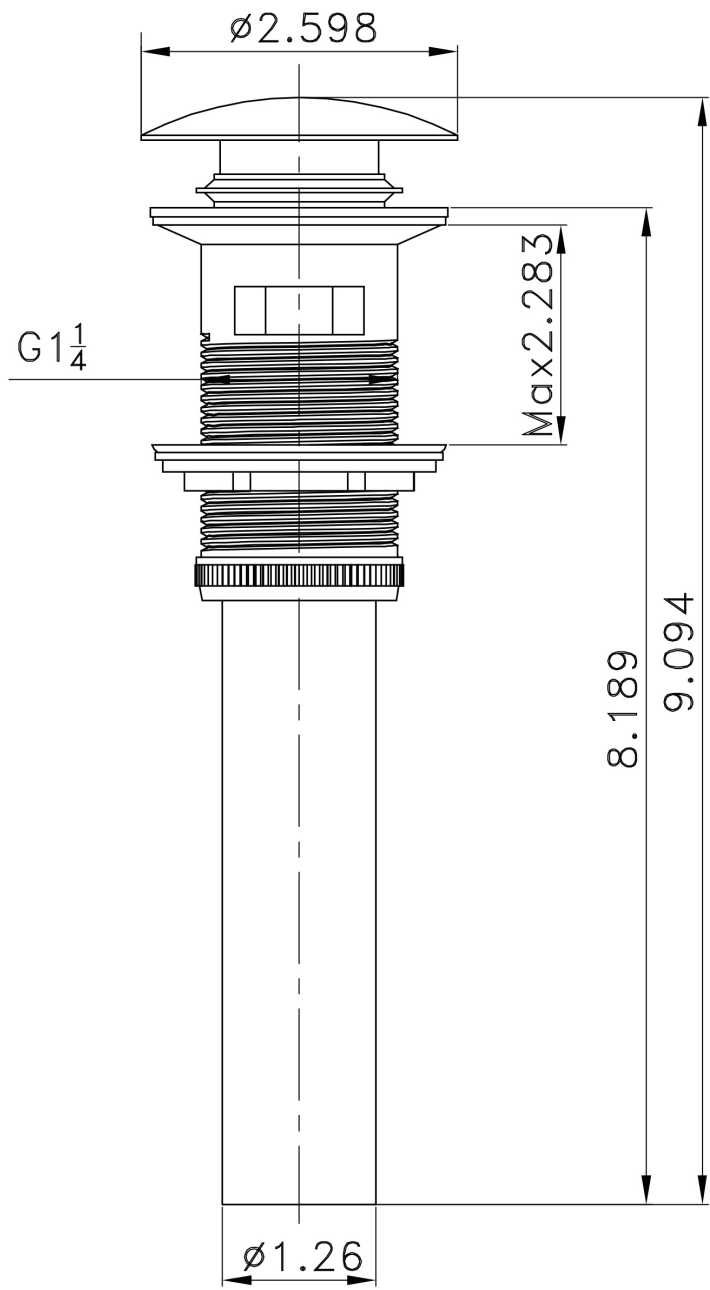

**Feature(s):**

- This product is a bundle (set of multiple products).
- This bathroom vessel sink set features a round shape with a traditional style.
- This product is made for above counter installation.
- DIY installation instructions are included in the box.
- This bathroom vessel sink set is designed for a wall mount faucet and the faucet drilling location is on the wall mount.
- Comes with an overflow for safety.
- This bathroom vessel sink set features 1 sink.
- This bathroom vessel sink set is made with ceramic.
- The primary color of this product is white and it comes with chrome hardware.
- Constructed with lead-free brass, ensuring strength and durability.
- Solid bulky brass feel (not cheap and light).
- Smooth non-porous surface; prevents from discoloration and fading.
- Double fired and glazed for durability and stain resistance.
- 1.75-in. standard USA-Canada drain opening.
- 17-in. Width (left to right).
- 17-in. Depth (back to front).
- 9-in. Height (top to bottom).
- All dimensions are nominal.
- This product can usually be shipped out in 1 day.
- Quality control approved in Canada.
- Each box on your order is physically opened-up and inspected to make sure only the highest quality product is shipped.
- We take and store photos of every single quality audit of every single order we ship.
- You can see them when you track your order on our website.
- THIS PRODUCT INCLUDE(S): 1x bathroom sink drain in chrome color (1795), 1x bathroom vessel sink in white color (14014).

Product ID:	14014
Product Type:	Bathroom Vessel Sink Set
Shape:	Round
Install Type:	Above Counter
Faucet Drilling:	Wall Mount
Faucet Drilling Location:	Wall Mount
Overflow:	Yes
Num Of Sinks:	1
Includes Faucets:	No
Includes Drains:	Yes
Width Group:	10-in. - 19-in.
Front Bowl Thickness:	7
Material:	Ceramic
Style:	Traditional
Finish:	Enamel Glaze
Hardware Color:	Chrome
Color:	White
Recommended Ship Method:	SP