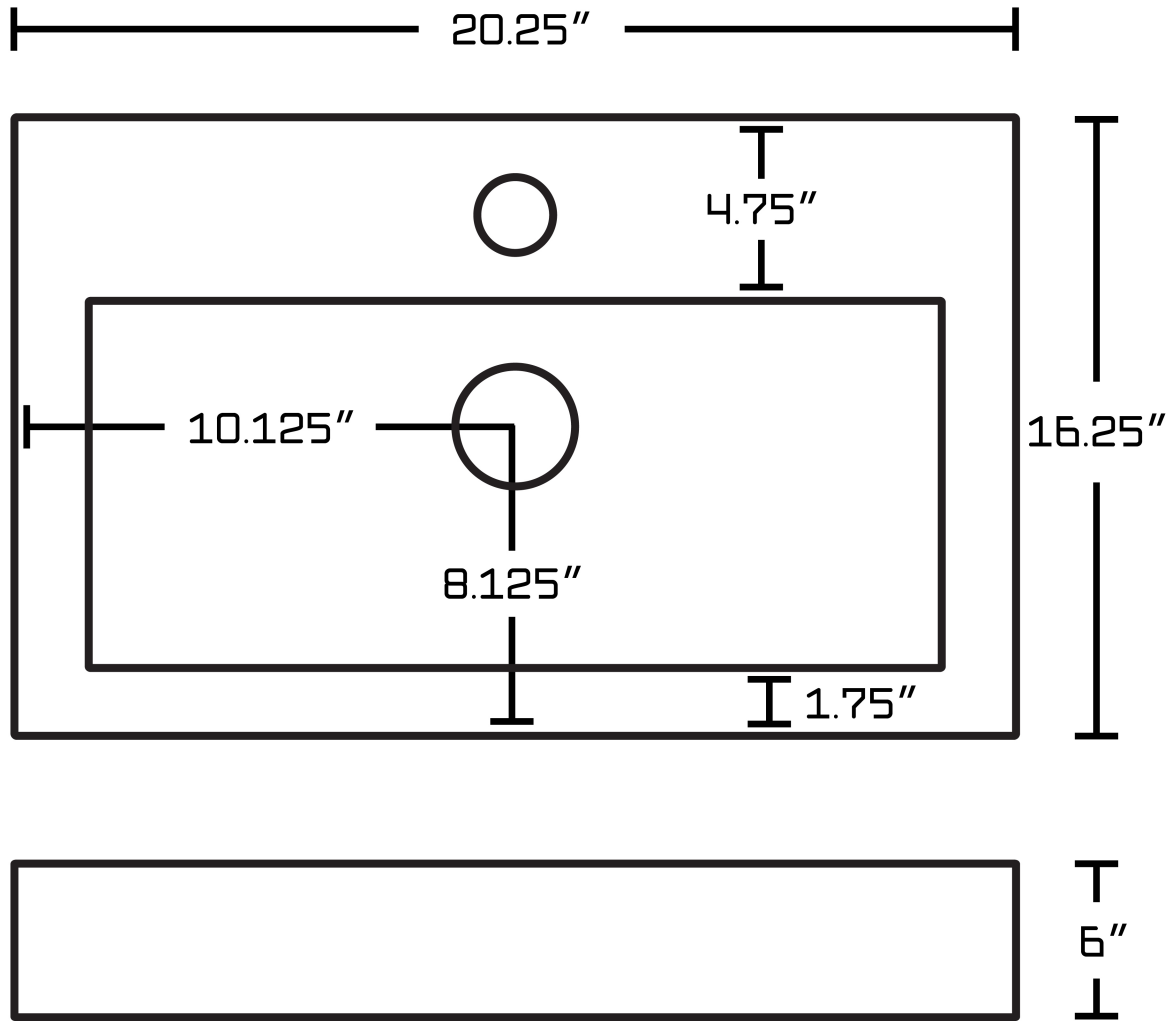

**Feature(s):**

- This product is a bundle (set of multiple products).
- This bathroom vessel sink set features a rectangle shape with a transitional style.
- This product is made for above counter installation.
- DIY installation instructions are included in the box.
- This bathroom vessel sink set is designed for a 1 hole faucet and the faucet drilling location is on the center.
- Comes with an overflow for safety.
- This bathroom vessel sink set features 1 sink.
- This bathroom vessel sink set is made with ceramic.
- The primary color of this product is white and it comes with chrome hardware.
- Smooth non-porous surface; prevents from discoloration and fading.
- Double fired and glazed for durability and stain resistance.
- 1.75-in. standard USA-Canada drain opening.
- 20.25-in. Width (left to right).
- 16.25-in. Depth (back to front).
- 6.93-in. Height (top to bottom).
- All dimensions are nominal.
- This product can usually be shipped out in 1 day.
- Quality control approved in Canada.
- Each box on your order is physically opened-up and inspected to make sure only the highest quality product is shipped.
- We take and store photos of every single quality audit of every single order we ship.
- You can see them when you track your order on our website.
- THIS PRODUCT INCLUDE(S): 1x bathroom vessel sink in white color (592), 1x bathroom sink faucet in chrome color (1784).

Product ID:	1784
Product Type:	Bathroom Vessel Sink Set
Shape:	Rectangle
Install Type:	Above Counter
Faucet Drilling:	1 Hole
Faucet Drilling Location:	Center
Overflow:	Yes
Num Of Sinks:	1
Includes Faucets:	Yes
Includes Drains:	No
Width Group:	20-in. - 29-in.
Front Bowl Thickness:	6
Material:	Ceramic
Style:	Transitional
Finish:	Enamel Glaze
Hardware Color:	Chrome
Color:	White
Recommended Ship Method:	SP