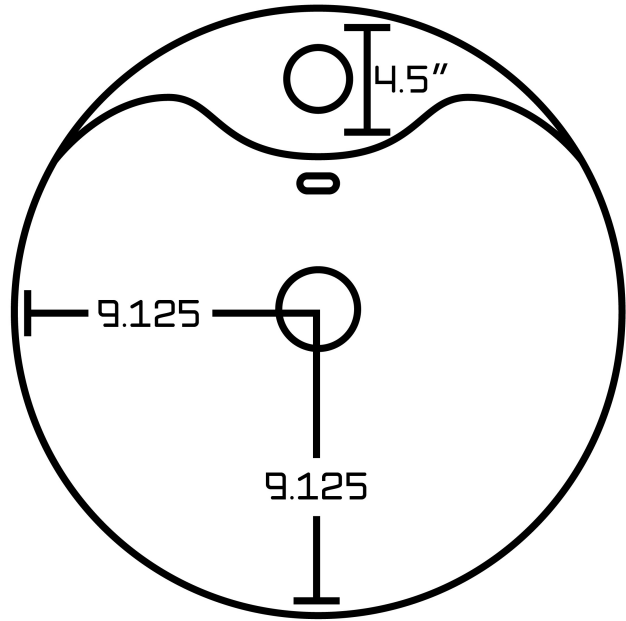

18.25"

18.25"

18.25"

6.25"