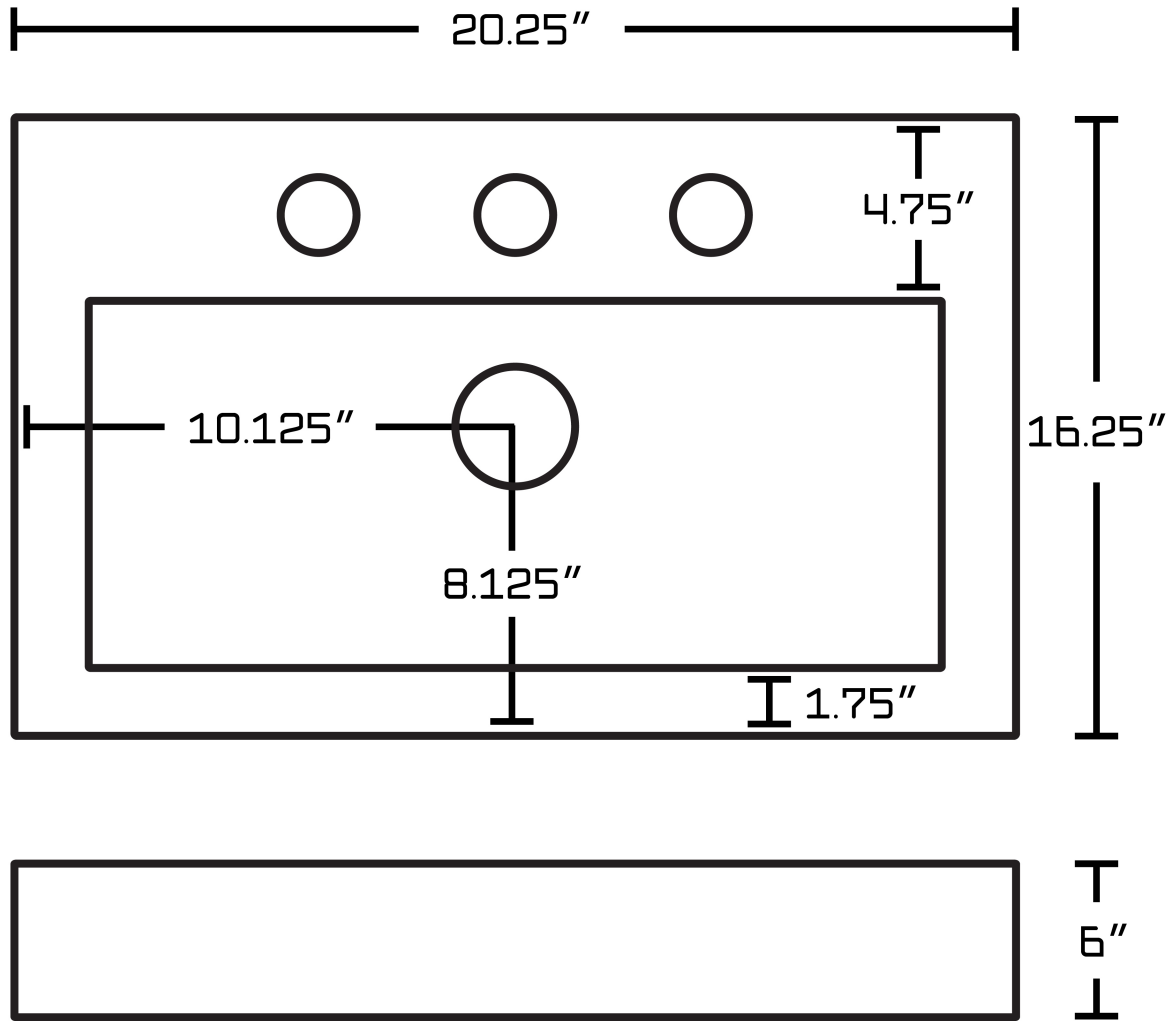

Feature(s):

- This product is a bundle (set of multiple products).
- This bathroom vessel sink set features a rectangle shape with a transitional style.
- This product is made for above counter installation.
- DIY installation instructions are included in the box.
- This bathroom vessel sink set is designed for a 3h8-in. faucet and the faucet drilling location is on the center.
- Comes with an overflow for safety.
- This bathroom vessel sink set features 1 sink.
- This bathroom vessel sink set is made with ceramic.
- The primary color of this product is white and it comes with chrome hardware.
- Smooth non-porous surface; prevents from discoloration and fading.
- Double fired and glazed for durability and stain resistance.
- 1.75-in. standard USA-Canada drain opening.
- 20.25-in. Width (left to right).
- 16.25-in. Depth (back to front).
- 6.42-in. Height (top to bottom).
- All dimensions are nominal.
- This product can usually be shipped out in 1 day.
- Quality control approved in Canada.
- Each box on your order is physically opened-up and inspected to make sure only the highest quality product is shipped.
- We take and store photos of every single quality audit of every single order we ship.
- You can see them when you track your order on our website.
- THIS PRODUCT INCLUDE(S): 1x bathroom vessel sink in white color (594), 1x bathroom sink faucet in chrome color (1783).

Product ID:	1783
Product Type:	Bathroom Vessel Sink Set
Shape:	Rectangle
Install Type:	Above Counter
Faucet Drilling:	3H8-in.
Faucet Drilling Location:	Center
Overflow:	Yes
Num Of Sinks:	1
Includes Faucets:	Yes
Includes Drains:	No
Width Group:	20-in. - 29-in.
Front Bowl Thickness:	6
Material:	Ceramic
Style:	Transitional
Finish:	Enamel Glaze
Hardware Color:	Chrome
Color:	White
Recommended Ship Method:	SP