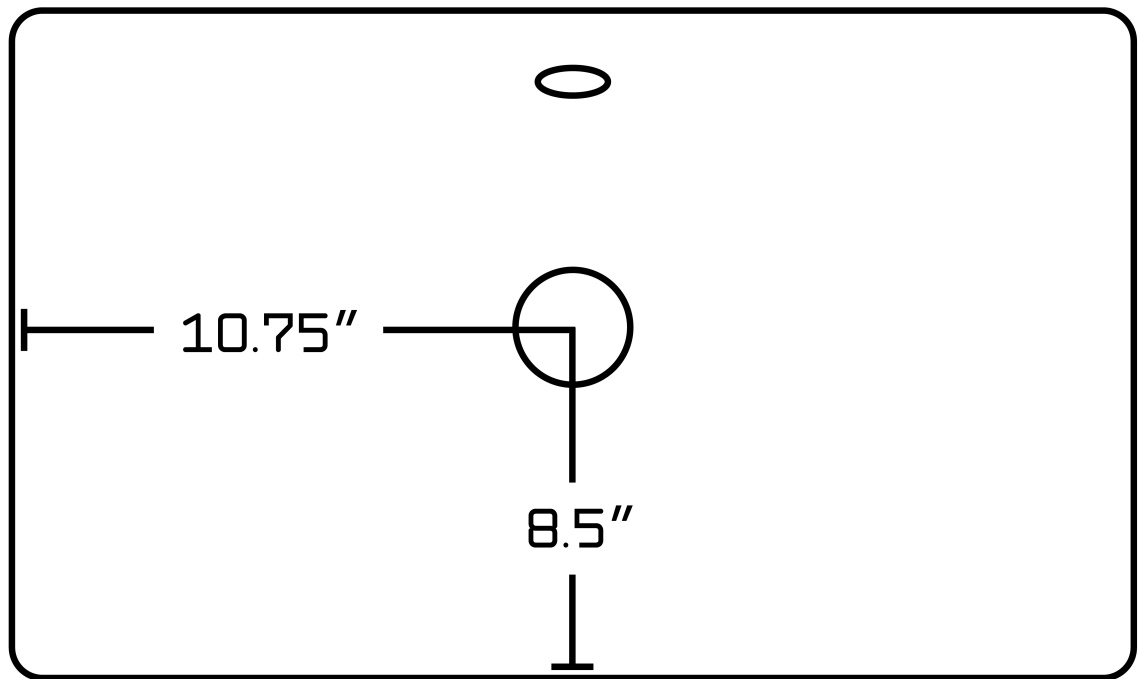

Feature(s):

- This product is a bundle (set of multiple products).
- This bathroom vessel sink set features a rectangle shape with a modern style.
- This product is made for above counter installation.
- DIY installation instructions are included in the box.
- This bathroom vessel sink set is designed for a deck mount faucet and the faucet drilling location is on the deck mount.
- Comes with an overflow for safety.
- This bathroom vessel sink set features 1 sink.
- This bathroom vessel sink set is made with ceramic.
- The primary color of this product is white and it comes with chrome hardware.
- Constructed with lead-free brass, ensuring strength and durability.
- Solid bulky brass feel (not cheap and light).
- Smooth non-porous surface; prevents from discoloration and fading.
- Double fired and glazed for durability and stain resistance.
- 1.75-in. standard USA-Canada drain opening.
- 21.5-in. Width (left to right).
- 17-in. Depth (back to front).
- 9-in. Height (top to bottom).
- All dimensions are nominal.
- This product can usually be shipped out in 1 day.
- Quality control approved in Canada.
- Each box on your order is physically opened-up and inspected to make sure only the highest quality product is shipped.
- We take and store photos of every single quality audit of every single order we ship.
- You can see them when you track your order on our website.
- THIS PRODUCT INCLUDE(S): 1x bathroom sink drain in chrome color (1795), 1x bathroom vessel sink in white color (11023).

Product ID:	11023
Product Type:	Bathroom Vessel Sink Set
Shape:	Rectangle
Install Type:	Above Counter
Faucet Drilling:	Deck Mount
Faucet Drilling Location:	Deck Mount
Overflow:	Yes
Num Of Sinks:	1
Includes Faucets:	No
Includes Drains:	Yes
Width Group:	20-in. - 29-in.
Front Bowl Thickness:	6
Material:	Ceramic
Style:	Modern
Finish:	Enamel Glaze
Hardware Color:	Chrome
Color:	White
Recommended Ship Method:	SP

21.5"

17"

6.5"