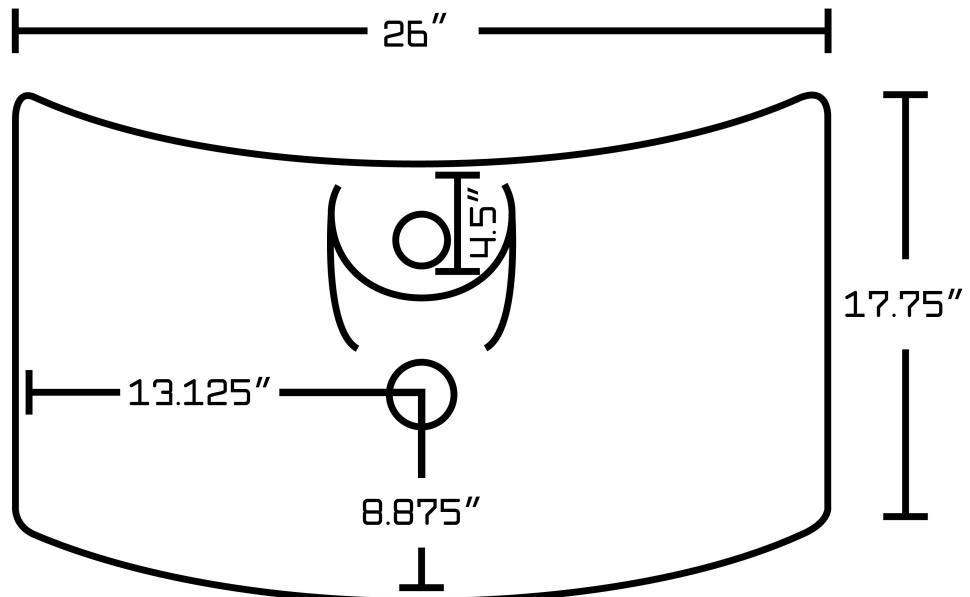

*Estimated as of 20 Jan 2022 1:01 PM.

Quality control approved in Canada. Each box on your order is physically opened-up and inspected to make sure only the highest quality product is shipped. We take and store photos of every single quality audit of every single order we ship. You can see them when you track your order on our website. This product is a group of multiple products. It features a rectangle shape. This bathroom vessel sink set is designed to be installed as a above counter bathroom vessel sink set. It is constructed with ceramic. This bathroom vessel sink set comes with a enamel glaze finish in White color. It is designed for a 1 hole faucet.

Product ID:	1796
Product Type:	Bathroom Vessel Sink Set
Shape:	Rectangle
Install Type:	Above Counter
Faucet Drilling:	1 Hole
Faucet Drilling Location:	Center
Overflow:	No
Num Of Sinks:	1
Includes Faucets:	No
Includes Drains:	Yes
Width Group:	20-in. - 29-in.
Front Bowl Thickness:	6
Material:	Ceramic
Style:	Modern
Finish:	Enamel Glaze
Hardware Color:	Chrome
Color:	White
Recommended Ship Method:	SP