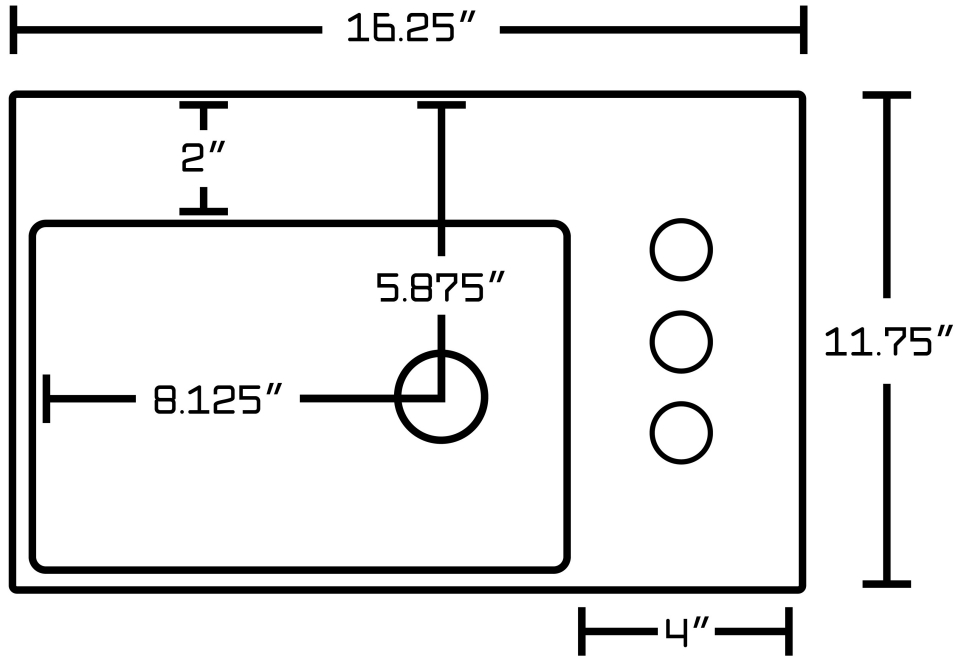

**Feature(s):**

- This product is a bundle (set of multiple products).
- This bathroom vessel sink set features a rectangle shape with a transitional style.
- This product is made for above counter installation.
- DIY installation instructions are included in the box.
- This bathroom vessel sink set is designed for a 3h4-in. faucet and the faucet drilling location is on the right.
- This bathroom vessel sink set features 1 sink.
- This bathroom vessel sink set is made with ceramic.
- The primary color of this product is white and it comes with chrome hardware.
- Smooth non-porous surface; prevents from discoloration and fading.
- Double fired and glazed for durability and stain resistance.
- 1.75-in. standard USA-Canada drain opening.
- Constructed with lead-free brass, ensuring strength and durability.
- Solid bulky brass feel (not cheap and light).
- 16.25-in. Width (left to right).
- 11.75-in. Depth (back to front).
- 9-in. Height (top to bottom).
- All dimensions are nominal.
- This product can usually be shipped out in 1 day.
- Quality control approved in Canada.
- Each box on your order is physically opened-up and inspected to make sure only the highest quality product is shipped.
- We take and store photos of every single quality audit of every single order we ship.
- You can see them when you track your order on our website.
- THIS PRODUCT INCLUDE(S): 1x bathroom vessel sink in white color (1302), 1x bathroom sink drain in chrome color (1796).

Product ID:	1796
Product Type:	Bathroom Vessel Sink Set
Shape:	Rectangle
Install Type:	Above Counter
Faucet Drilling:	3H4-in.
Faucet Drilling Location:	Right
Overflow:	No
Num Of Sinks:	1
Includes Faucets:	No
Includes Drains:	Yes
Width Group:	10-in. - 19-in.
Front Bowl Thickness:	6
Material:	Ceramic
Style:	Transitional
Finish:	Enamel Glaze
Hardware Color:	Chrome
Color:	White
Recommended Ship Method:	SP