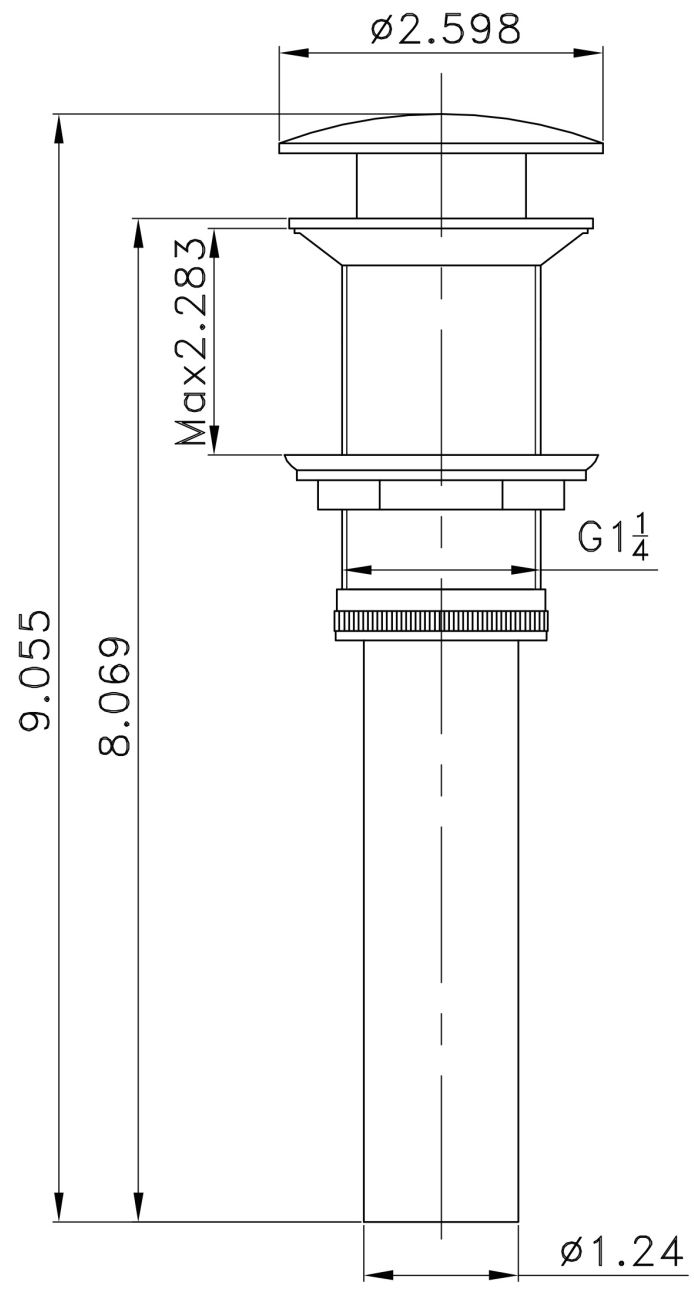

**Feature(s):**

- This product is a bundle (set of multiple products).
- This bathroom vessel sink set features a rectangle shape with a transitional style.
- This product is made for above counter installation.
- DIY installation instructions are included in the box.
- This bathroom vessel sink set is designed for a 3h4-in. faucet and the faucet drilling location is on the right.
- This bathroom vessel sink set features 1 sink.
- This bathroom vessel sink set is made with ceramic.
- The primary color of this product is white and it comes with chrome hardware.
- Smooth non-porous surface; prevents from discoloration and fading.
- Double fired and glazed for durability and stain resistance.
- 1.75-in. standard USA-Canada drain opening.
- Constructed with lead-free brass, ensuring strength and durability.
- Solid bulky brass feel (not cheap and light).
- 16.25-in. Width (left to right).
- 11.75-in. Depth (back to front).
- 9-in. Height (top to bottom).
- All dimensions are nominal.
- This product can usually be shipped out in 1 day.
- Quality control approved in Canada.
- Each box on your order is physically opened-up and inspected to make sure only the highest quality product is shipped.
- We take and store photos of every single quality audit of every single order we ship.
- You can see them when you track your order on our website.
- THIS PRODUCT INCLUDE(S): 1x bathroom vessel sink in white color (1302), 1x bathroom sink drain in chrome color (1796).

Product ID:	1796
Product Type:	Bathroom Vessel Sink Set
Shape:	Rectangle
Install Type:	Above Counter
Faucet Drilling:	3H4-in.
Faucet Drilling Location:	Right
Overflow:	No
Num Of Sinks:	1
Includes Faucets:	No
Includes Drains:	Yes
Width Group:	10-in. - 19-in.
Front Bowl Thickness:	6
Material:	Ceramic
Style:	Transitional
Finish:	Enamel Glaze
Hardware Color:	Chrome
Color:	White
Recommended Ship Method:	SP