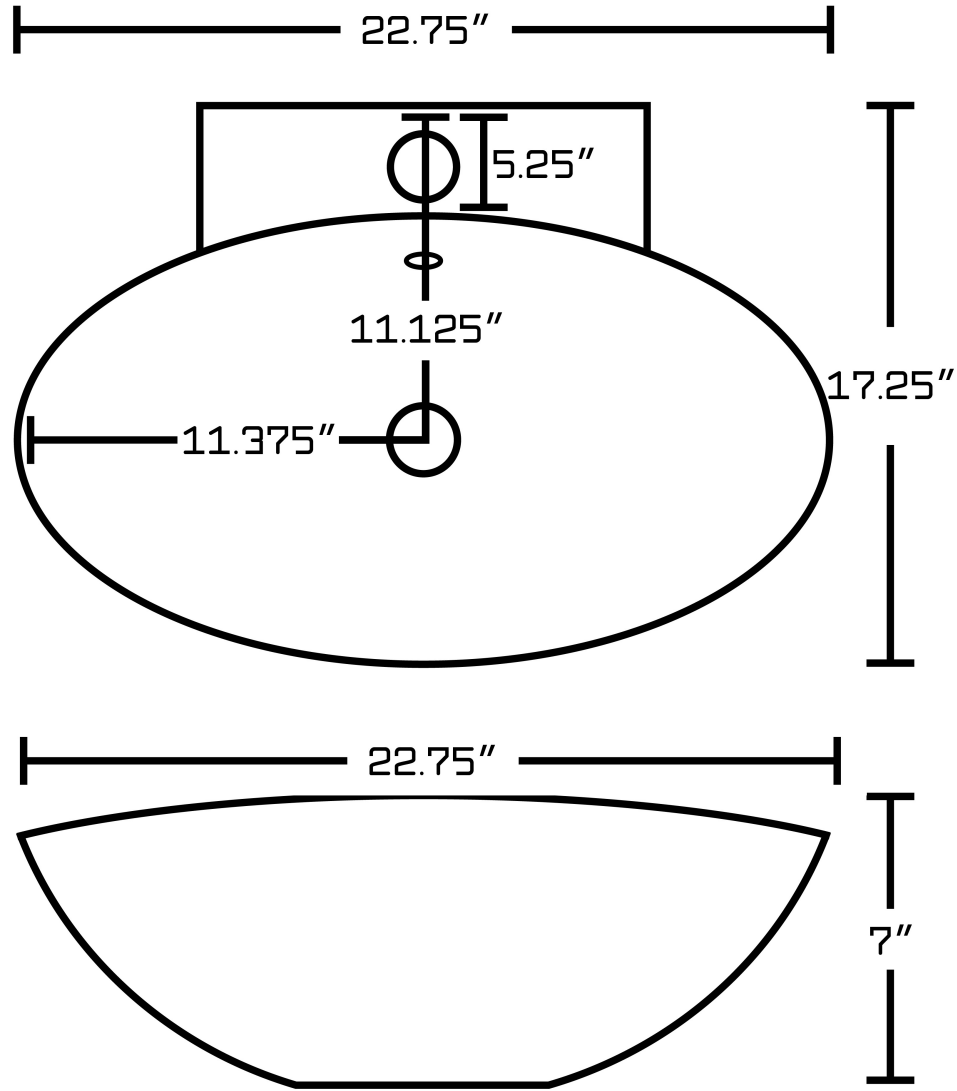

*Estimated as of 20 Jan 2022 1:04 PM.

Quality control approved in Canada. Each box on your order is physically opened-up and inspected to make sure only the highest quality product is shipped. We take and store photos of every single quality audit of every single order we ship. You can see them when you track your order on our website. This product is a group of multiple products. It features a oval shape. This bathroom vessel sink set is designed to be installed as a above counter bathroom vessel sink set. It is constructed with ceramic. This bathroom vessel sink set comes with a enamel glaze finish in White color. It is designed for a 1 hole faucet.

Product ID:	11018
Product Type:	Bathroom Vessel Sink Set
Shape:	Oval
Install Type:	Above Counter
Faucet Drilling:	1 Hole
Faucet Drilling Location:	Center
Overflow:	Yes
Num Of Sinks:	1
Includes Faucets:	No
Includes Drains:	Yes
Width Group:	20-in. - 29-in.
Front Bowl Thickness:	7
Material:	Ceramic
Style:	Transitional
Finish:	Enamel Glaze
Hardware Color:	Chrome
Color:	White
Recommended Ship Method:	SP