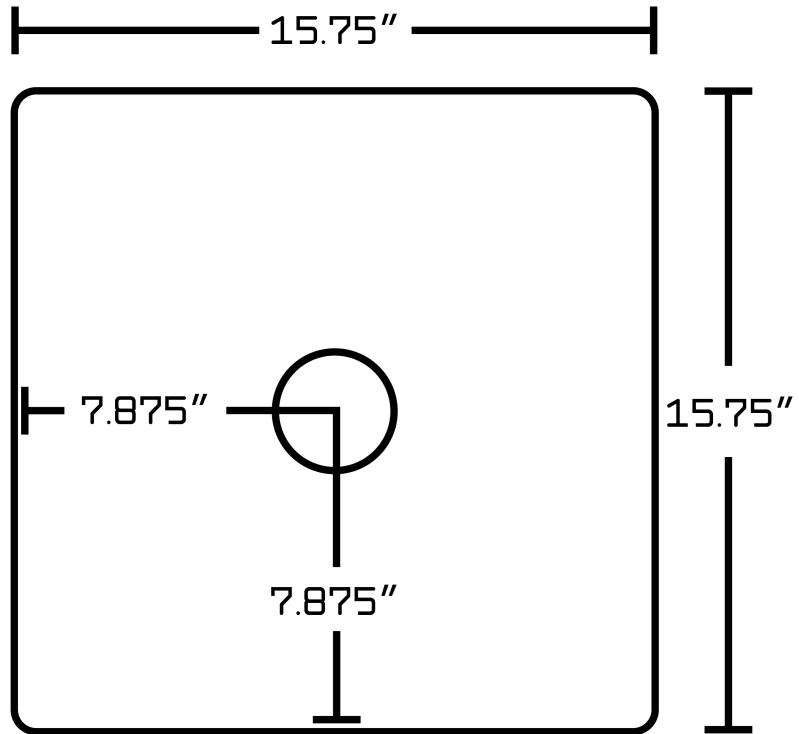

Feature(s):

- This product is a bundle (set of multiple products).
- This bathroom vessel sink set features a square shape with a modern style.
- This product is made for above counter installation.
- DIY installation instructions are included in the box.
- This bathroom vessel sink set is designed for a deck mount faucet and the faucet drilling location is on the deck mount.
- This bathroom vessel sink set features 1 sink.
- This bathroom vessel sink set is made with ceramic.
- The primary color of this product is white and it comes with chrome hardware.
- Constructed with lead-free brass, ensuring strength and durability.
- Solid bulky brass feel (not cheap and light).
- Smooth non-porous surface; prevents from discoloration and fading.
- Double fired and glazed for durability and stain resistance.
- 1.75-in. standard USA-Canada drain opening.
- 15.75-in. Width (left to right).
- 15.75-in. Depth (back to front).
- 9-in. Height (top to bottom).
- All dimensions are nominal.
- This product can usually be shipped out in 1 day.
- Quality control approved in Canada.
- Each box on your order is physically opened-up and inspected to make sure only the highest quality product is shipped.
- We take and store photos of every single quality audit of every single order we ship.
- You can see them when you track your order on our website.
- THIS PRODUCT INCLUDE(S): 1x bathroom sink drain in chrome color (1796), 1x bathroom vessel sink in white color (11022).

Product ID:	11022
Product Type:	Bathroom Vessel Sink Set
Shape:	Square
Install Type:	Above Counter
Faucet Drilling:	Deck Mount
Faucet Drilling Location:	Deck Mount
Overflow:	No
Num Of Sinks:	1
Includes Faucets:	No
Includes Drains:	Yes
Width Group:	10-in. - 19-in.
Front Bowl Thickness:	5
Material:	Ceramic
Style:	Modern
Finish:	Enamel Glaze
Hardware Color:	Chrome
Color:	White
Recommended Ship Method:	SP