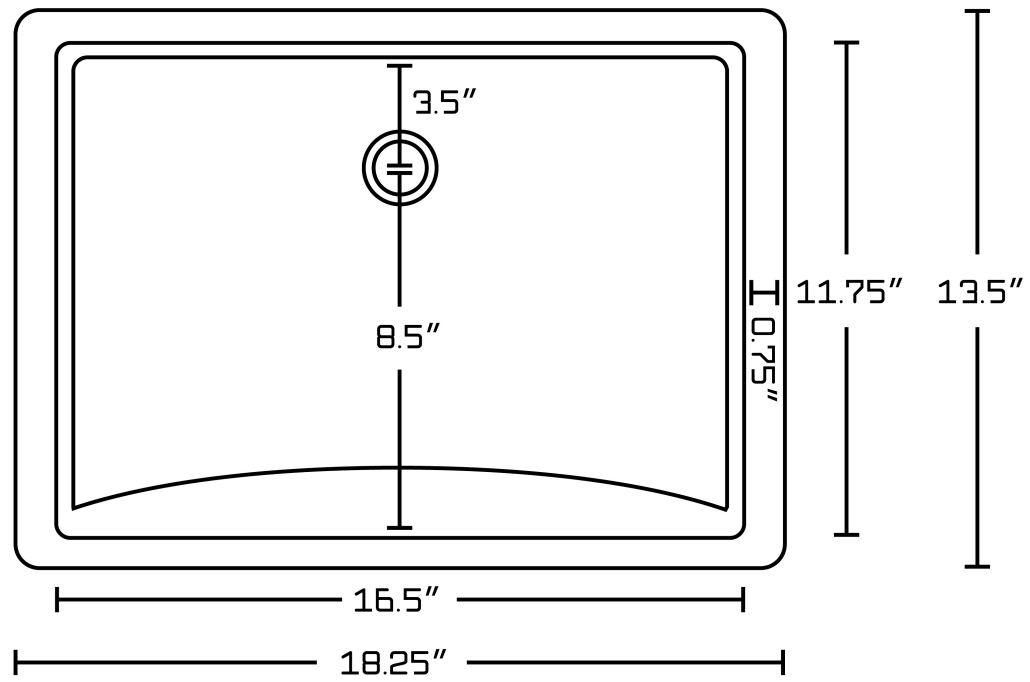

\*Estimated as of 20 Jan 2022 12:58 PM.

Quality control approved in Canada. Each box on your order is physically opened-up and inspected to make sure only the highest quality product is shipped. We take and store photos of every single quality audit of every single order we ship. You can see them when you track your order on our website. This product is a group of multiple products. It features a rectangle shape. This bathroom undermount sink set is designed to be installed as a undermount bathroom undermount sink set. It is constructed with ceramic. This bathroom undermount sink set comes with a enamel glaze finish in White color. This transitional bathroom undermount sink set product is CUPC certified. It is designed for a 3h8-in. faucet.

Product ID:	1795
Product Type:	Bathroom Undermount Sink Set
Shape:	Rectangle
Install Type:	Undermount
Faucet Drilling:	3H8-in.
Overflow:	Yes
Num Of Sinks:	1
Includes Faucets:	Yes
Includes Drains:	Yes
Undermount Sinks Color:	White
Width Group:	10-in. - 19-in.
Material:	Ceramic
Certification:	CUPC
Style:	Transitional
Finish:	Enamel Glaze
Hardware Color:	Chrome
Color:	White
Recommended Ship Method:	SP