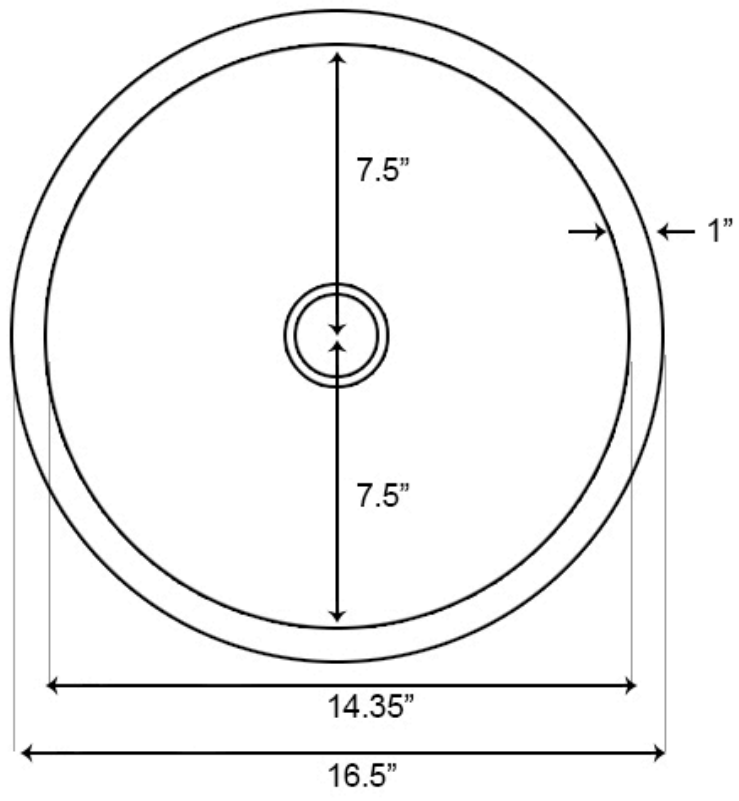

	1	20326	N/A	Overflow Cap	1.25-in. W Stainless Steel Overflow Cap In Chrome Color	Chrome	876	0	
---	---	-------	-----	--------------	---	--------	-----	---	--

**Estimated as of 21 Jan 2022 1:21 PM.*

Quality control approved in Canada. Each box on your order is physically opened-up and inspected to make sure only the highest quality product is shipped. We take and store photos of every single quality audit of every single order we ship. You can see them when you track your order on our website. This product is a group of multiple products. It features a round shape. This bathroom undermount sink set is designed to be installed as a undermount bathroom undermount sink set. It is constructed with ceramic. This bathroom undermount sink set comes with a enamel glaze finish in White color. This transitional bathroom undermount sink set product is CUPC certified. It is designed for a 3h8-in. faucet.

Product ID:	20326
Product Type:	Bathroom Undermount Sink Set
Shape:	Round
Install Type:	Undermount
Faucet Drilling:	3H8-in.
Overflow:	Yes
Num Of Sinks:	1
Includes Faucets:	Yes
Includes Drains:	Yes
Undermount Sinks Color:	White
Width Group:	10-in. - 19-in.
Material:	Ceramic
Certification:	CUPC
Style:	Transitional
Finish:	Enamel Glaze
Hardware Color:	Chrome
Color:	White
Recommended Ship Method:	SP