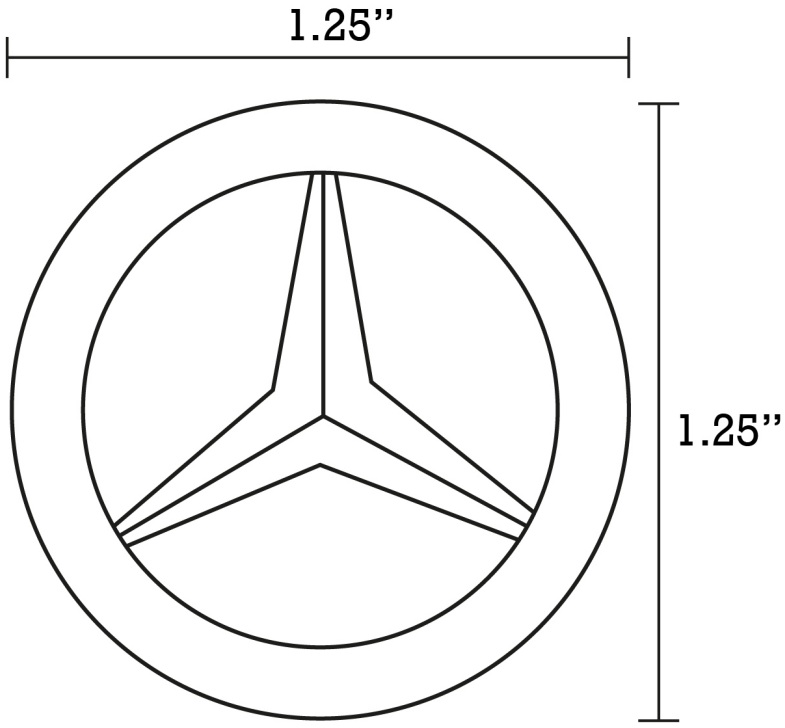

Product ID:	20326
Product Type:	Bathroom Undermount Sink Set
Shape:	Round
Install Type:	Undermount
Faucet Drilling:	3H8-in.
Overflow:	Yes
Num Of Sinks:	1
Includes Faucets:	Yes
Includes Drains:	Yes
Undermount Sinks Color:	White
Width Group:	10-in. - 19-in.
Material:	Ceramic
Certification:	CUPC
Style:	Transitional
Finish:	Enamel Glaze
Hardware Color:	Chrome
Color:	White
Recommended Ship Method:	SP