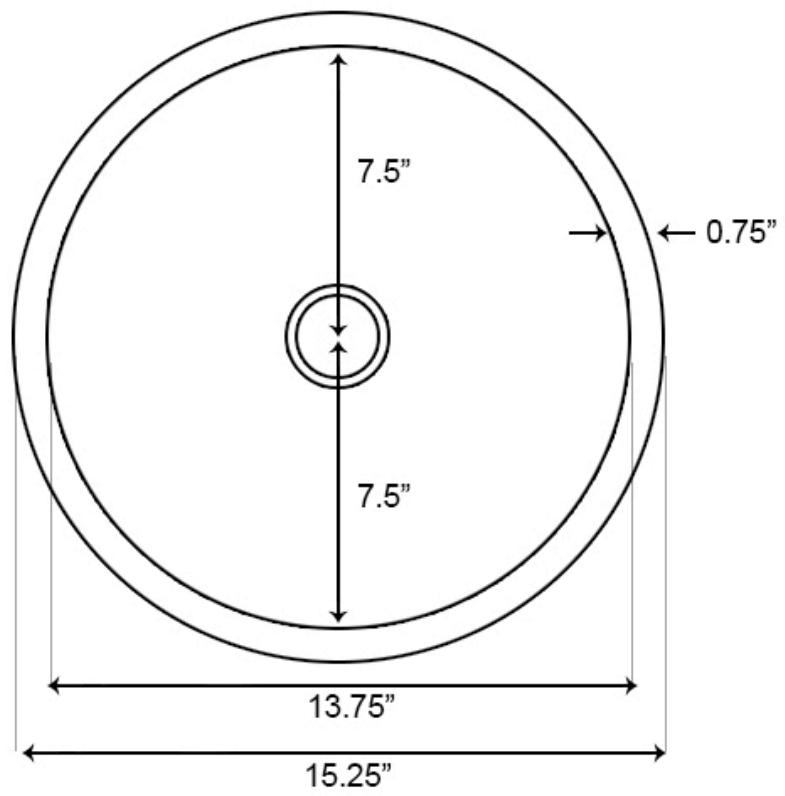

*Estimated as of 21 Jan 2022 1:17 PM.

Quality control approved in Canada. Each box on your order is physically opened-up and inspected to make sure only the highest quality product is shipped. We take and store photos of every single quality audit of every single order we ship. You can see them when you track your order on our website. This product is a group of multiple products. It features a round shape. This bathroom undermount sink set is designed to be installed as a undermount bathroom undermount sink set. It is constructed with ceramic. This bathroom undermount sink set comes with a enamel glaze finish in White color.

Product ID:	20320
Product Type:	Bathroom Undermount Sink Set
Shape:	Round
Install Type:	Undermount
Overflow:	Yes
Num Of Sinks:	1
Includes Faucets:	No
Includes Drains:	Yes
Undermount Sinks Color:	White
Width Group:	10-in. - 19-in.
Material:	Ceramic
Style:	Transitional
Finish:	Enamel Glaze
Hardware Color:	Brushed Nickel
Color:	White
Recommended Ship Method:	SP