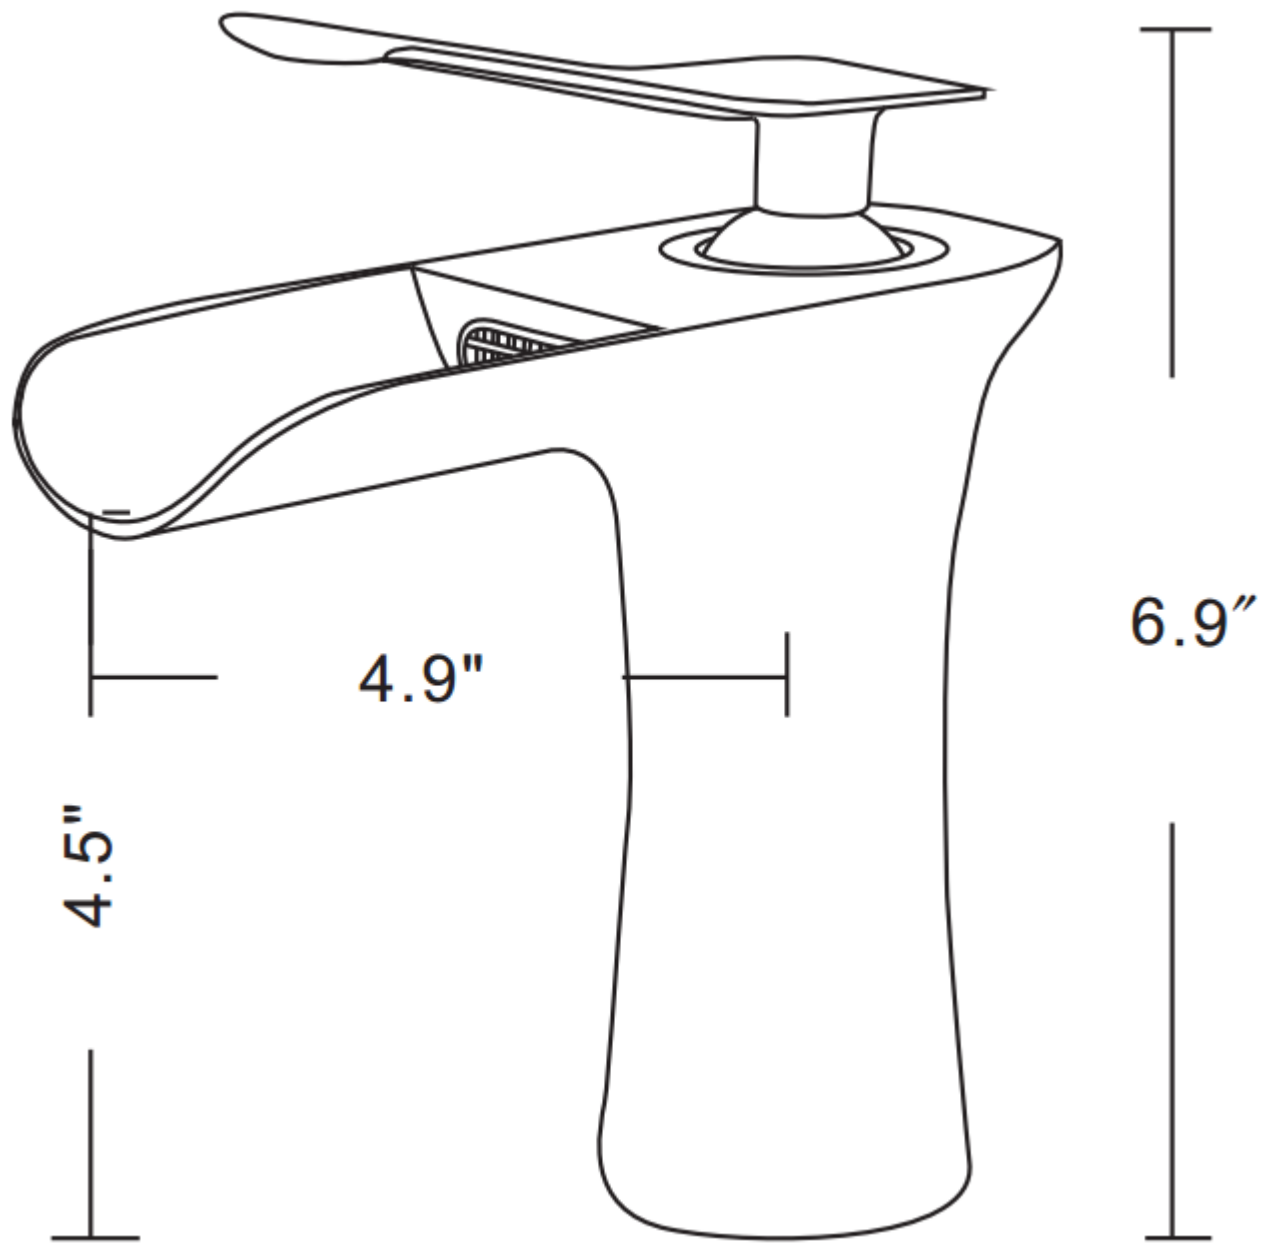

4.5"

4.9"

6.9"