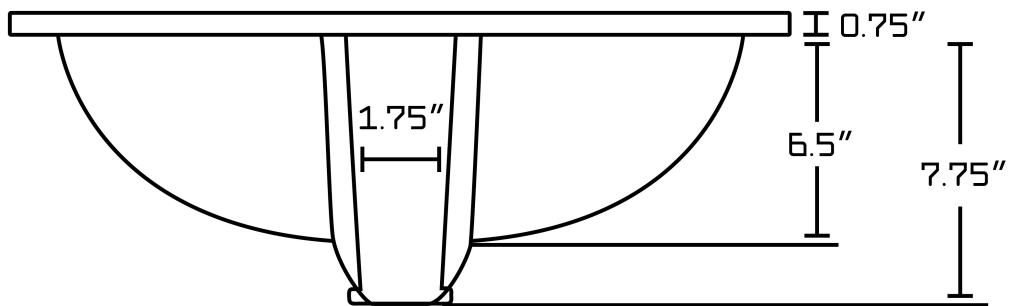

	1	20326	N/A	Overflow Cap	1.25-in. W Stainless Steel Overflow Cap In Chrome Color	Chrome	876	0	
---	---	-------	-----	--------------	---	--------	-----	---	--

**Estimated as of 21 Jan 2022 1:21 PM.*

Quality control approved in Canada. Each box on your order is physically opened-up and inspected to make sure only the highest quality product is shipped. We take and store photos of every single quality audit of every single order we ship. You can see them when you track your order on our website. This product is a group of multiple products. It features a rectangle shape. This bathroom undermount sink set is designed to be installed as a undermount bathroom undermount sink set. It is constructed with ceramic. This bathroom undermount sink set comes with a enamel glaze finish in Biscuit color. This transitional bathroom undermount sink set product is CUPC certified. It is designed for a 3h8-in. faucet.

Product ID:	20326
Product Type:	Bathroom Undermount Sink Set
Shape:	Rectangle
Install Type:	Undermount
Faucet Drilling:	3H8-in.
Overflow:	Yes
Num Of Sinks:	1
Includes Faucets:	Yes
Includes Drains:	Yes
Undermount Sinks Color:	Biscuit
Width Group:	10-in. - 19-in.
Material:	Ceramic
Certification:	CUPC
Style:	Transitional
Finish:	Enamel Glaze
Hardware Color:	Chrome
Color:	Biscuit
Recommended Ship Method:	SP