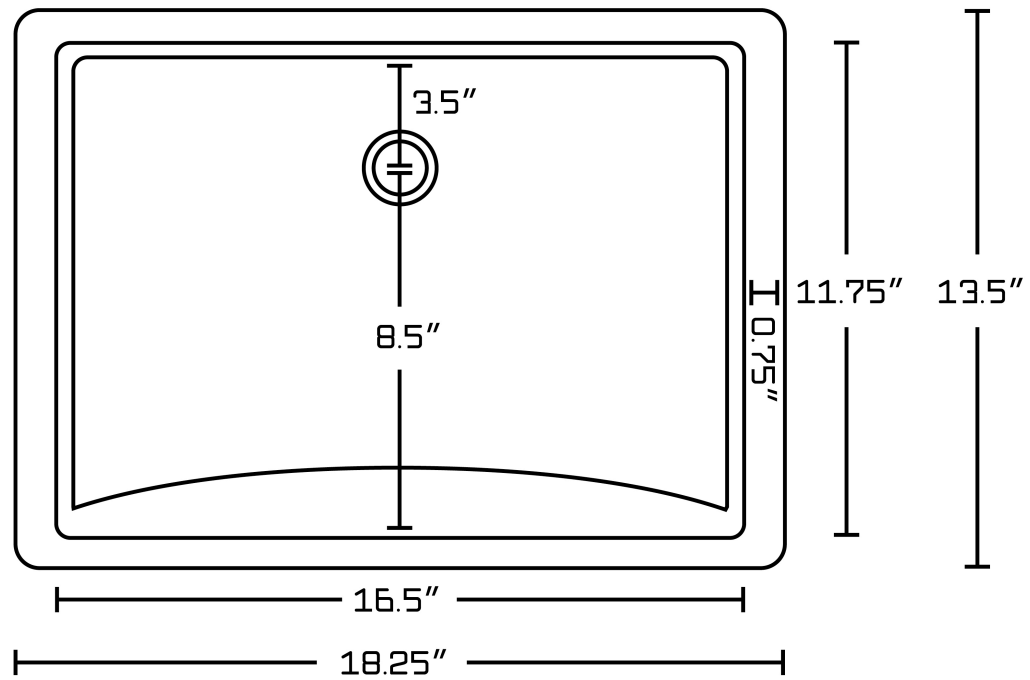

	1	20326	N/A	Overflow Cap	1.25-in. W Stainless Steel Overflow Cap In Chrome Color	Chrome	876	0	
---	---	-------	-----	--------------	---	--------	-----	---	--

**Estimated as of 21 Jan 2022 1:21 PM.*

Quality control approved in Canada. Each box on your order is physically opened-up and inspected to make sure only the highest quality product is shipped. We take and store photos of every single quality audit of every single order we ship. You can see them when you track your order on our website. This product is a group of multiple products. It features a rectangle shape. This bathroom undermount sink set is designed to be installed as a undermount bathroom undermount sink set. It is constructed with ceramic. This bathroom undermount sink set comes with a enamel glaze finish in Biscuit color. This transitional bathroom undermount sink set product is CUPC certified. It is designed for a 3h8-in. faucet.

Product ID:	20326
Product Type:	Bathroom Undermount Sink Set
Shape:	Rectangle
Install Type:	Undermount
Faucet Drilling:	3H8-in.
Overflow:	Yes
Num Of Sinks:	1
Includes Faucets:	Yes
Includes Drains:	Yes
Undermount Sinks Color:	Biscuit
Width Group:	10-in. - 19-in.
Material:	Ceramic
Certification:	CUPC
Style:	Transitional
Finish:	Enamel Glaze
Hardware Color:	Chrome
Color:	Biscuit
Recommended Ship Method:	SP