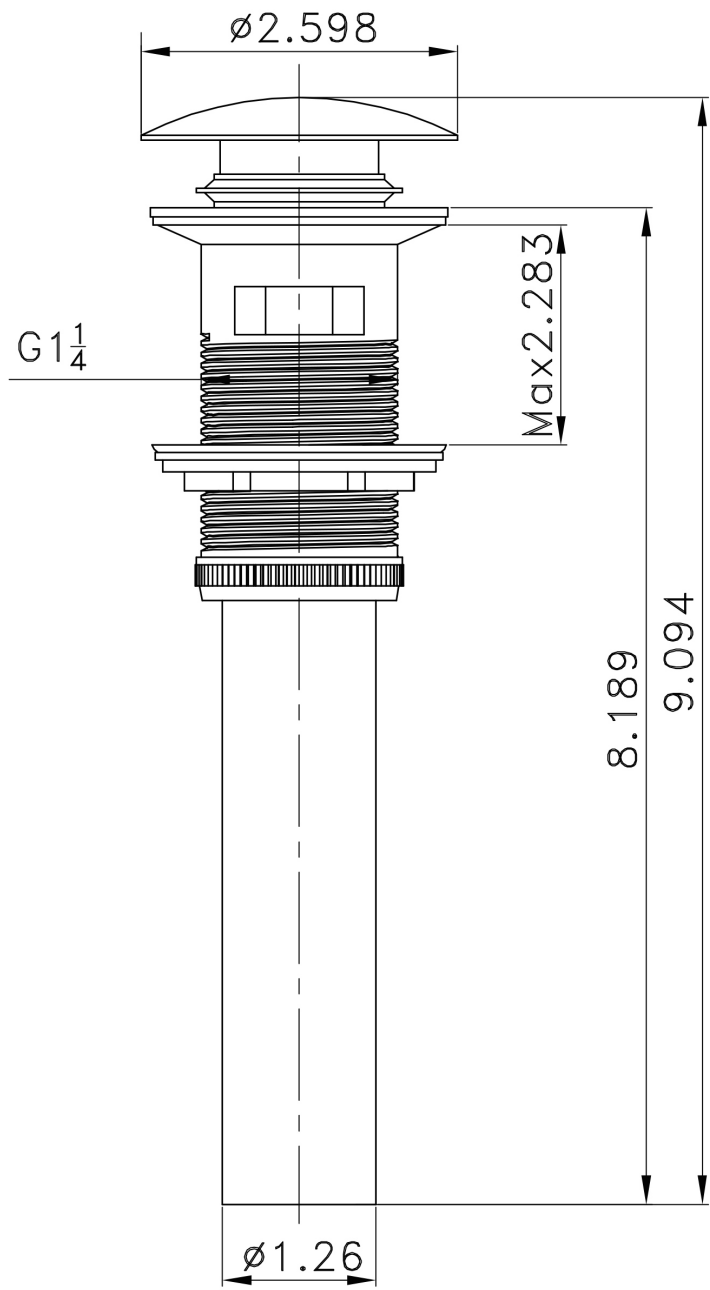

Product ID:	20326
Product Type:	Bathroom Undermount Sink Set
Shape:	Rectangle
Install Type:	Undermount
Faucet Drilling:	3H8-in.
Overflow:	Yes
Num Of Sinks:	1
Includes Faucets:	Yes
Includes Drains:	Yes
Undermount Sinks Color:	Biscuit
Width Group:	10-in. - 19-in.
Material:	Ceramic
Certification:	CUPC
Style:	Transitional
Finish:	Enamel Glaze
Hardware Color:	Chrome
Color:	Biscuit
Recommended Ship Method:	SP