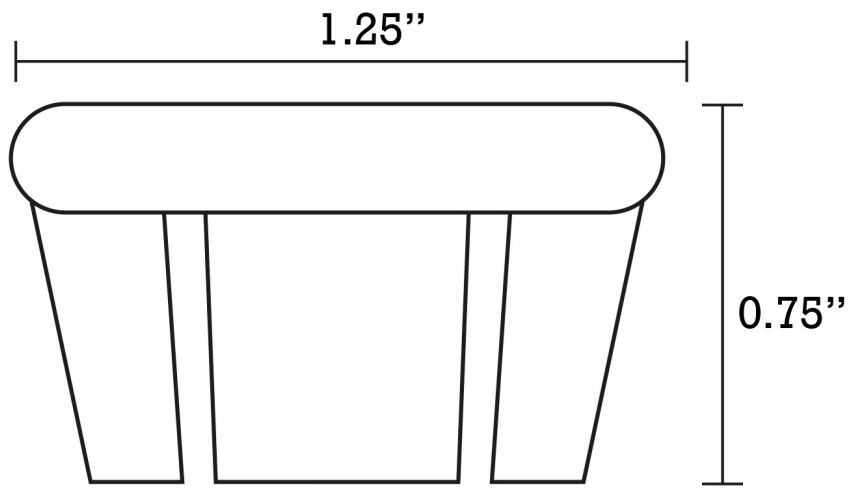

Product ID:	20326
Product Type:	Bathroom Undermount Sink Set
Shape:	Rectangle
Install Type:	Undermount
Faucet Drilling:	3H8-in.
Overflow:	Yes
Num Of Sinks:	1
Includes Faucets:	Yes
Includes Drains:	Yes
Undermount Sinks Color:	Biscuit
Width Group:	10-in. - 19-in.
Material:	Ceramic
Certification:	CUPC
Style:	Transitional
Finish:	Enamel Glaze
Hardware Color:	Chrome
Color:	Biscuit
Recommended Ship Method:	SP