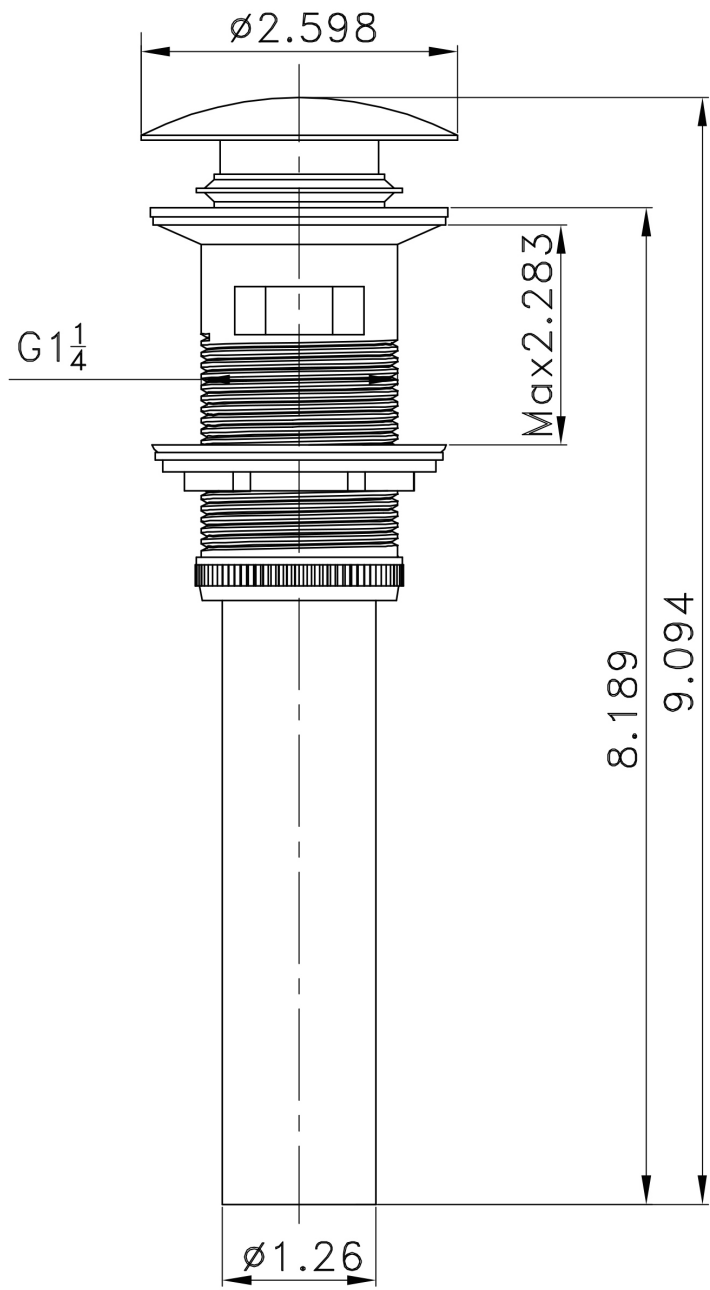

Product ID:	20326
Product Type:	Bathroom Undermount Sink Set
Shape:	Rectangle
Install Type:	Undermount
Faucet Drilling:	1 Hole
Overflow:	Yes
Num Of Sinks:	1
Includes Faucets:	Yes
Includes Drains:	Yes
Undermount Sinks Color:	Biscuit
Width Group:	10-in. - 19-in.
Material:	Ceramic
Certification:	CUPC
Style:	Transitional
Finish:	Enamel Glaze
Hardware Color:	Chrome
Color:	Biscuit
Recommended Ship Method:	SP