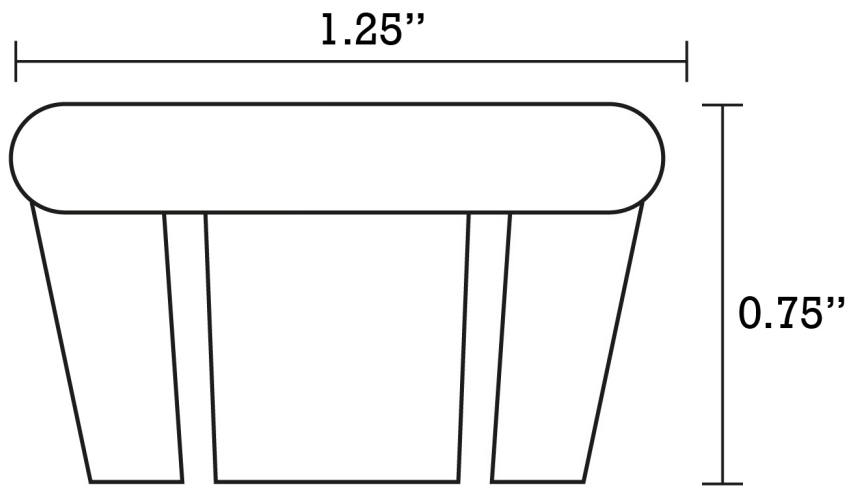

Product ID:	20326
Product Type:	Bathroom Undermount Sink Set
Shape:	Rectangle
Install Type:	Undermount
Faucet Drilling:	1 Hole
Overflow:	Yes
Num Of Sinks:	1
Includes Faucets:	Yes
Includes Drains:	Yes
Undermount Sinks Color:	Biscuit
Width Group:	10-in. - 19-in.
Material:	Ceramic
Certification:	CUPC
Style:	Transitional
Finish:	Enamel Glaze
Hardware Color:	Chrome
Color:	Biscuit
Recommended Ship Method:	SP