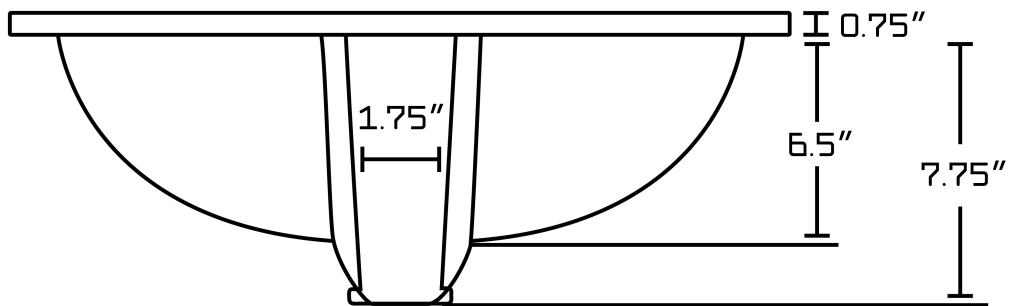

	1	20326	N/A	Overflow Cap	1.25-in. W Stainless Steel Overflow Cap In Chrome Color	Chrome	876	0	
---	---	-------	-----	--------------	---	--------	-----	---	--

**Estimated as of 21 Jan 2022 1:21 PM.*

Quality control approved in Canada. Each box on your order is physically opened-up and inspected to make sure only the highest quality product is shipped. We take and store photos of every single quality audit of every single order we ship. You can see them when you track your order on our website. This product is a group of multiple products. It features a rectangle shape. This bathroom undermount sink set is designed to be installed as a undermount bathroom undermount sink set. It is constructed with ceramic. This bathroom undermount sink set comes with a enamel glaze finish in Biscuit color. This transitional bathroom undermount sink set product is CUPC certified. It is designed for a 1 hole faucet.

Product ID:	20326
Product Type:	Bathroom Undermount Sink Set
Shape:	Rectangle
Install Type:	Undermount
Faucet Drilling:	1 Hole
Overflow:	Yes
Num Of Sinks:	1
Includes Faucets:	Yes
Includes Drains:	Yes
Undermount Sinks Color:	Biscuit
Width Group:	10-in. - 19-in.
Material:	Ceramic
Certification:	CUPC
Style:	Transitional
Finish:	Enamel Glaze
Hardware Color:	Chrome
Color:	Biscuit
Recommended Ship Method:	SP