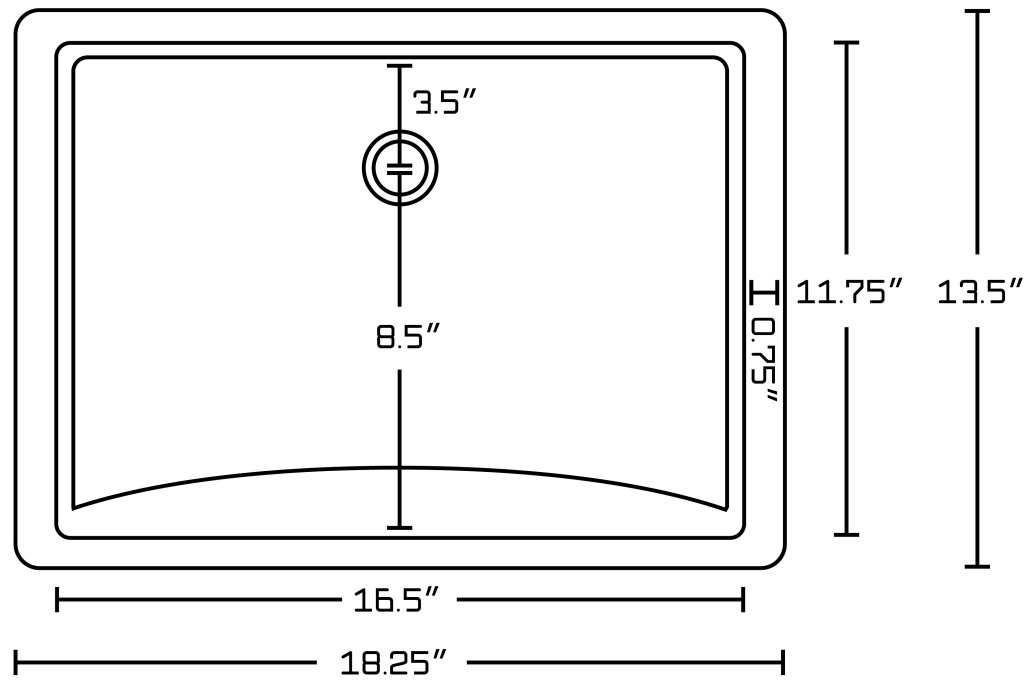

	1	20326	N/A	Overflow Cap	1.25-in. W Stainless Steel Overflow Cap In Chrome Color	Chrome	876	0	
---	---	-------	-----	--------------	---	--------	-----	---	--

**Estimated as of 21 Jan 2022 1:21 PM.*

Quality control approved in Canada. Each box on your order is physically opened-up and inspected to make sure only the highest quality product is shipped. We take and store photos of every single quality audit of every single order we ship. You can see them when you track your order on our website. This product is a group of multiple products. It features a rectangle shape. This bathroom undermount sink set is designed to be installed as a undermount bathroom undermount sink set. It is constructed with ceramic. This bathroom undermount sink set comes with a enamel glaze finish in Biscuit color. This transitional bathroom undermount sink set product is CUPC certified. It is designed for a 1 hole faucet.

Product ID:	20326
Product Type:	Bathroom Undermount Sink Set
Shape:	Rectangle
Install Type:	Undermount
Faucet Drilling:	1 Hole
Overflow:	Yes
Num Of Sinks:	1
Includes Faucets:	Yes
Includes Drains:	Yes
Undermount Sinks Color:	Biscuit
Width Group:	10-in. - 19-in.
Material:	Ceramic
Certification:	CUPC
Style:	Transitional
Finish:	Enamel Glaze
Hardware Color:	Chrome
Color:	Biscuit
Recommended Ship Method:	SP