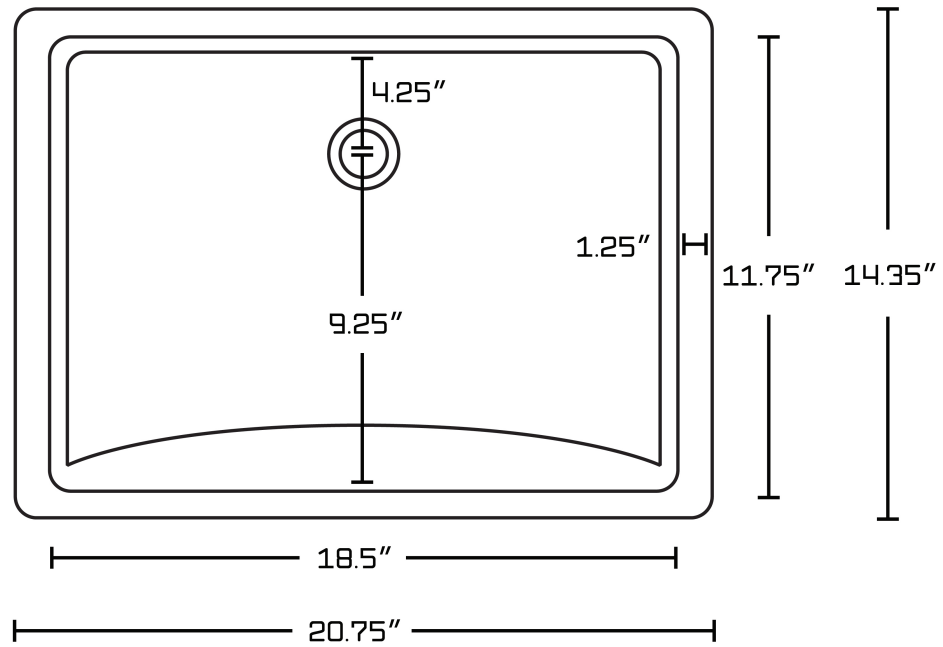

*Estimated as of 21 Jan 2022 1:15 PM.

Quality control approved in Canada. Each box on your order is physically opened-up and inspected to make sure only the highest quality product is shipped. We take and store photos of every single quality audit of every single order we ship. You can see them when you track your order on our website. This product is a group of multiple products. It features a rectangle shape. This bathroom undermount sink set is designed to be installed as a undermount bathroom undermount sink set. It is constructed with ceramic. This bathroom undermount sink set comes with a enamel glaze finish in Biscuit color. This transitional bathroom undermount sink set product is CSA certified. It is designed for a 3h8-in. faucet.

Product ID:	18095
Product Type:	Bathroom Undermount Sink Set
Shape:	Rectangle
Install Type:	Undermount
Faucet Drilling:	3H8-in.
Overflow:	Yes
Num Of Sinks:	1
Includes Faucets:	Yes
Includes Drains:	No
Undermount Sinks Color:	Biscuit
Width Group:	20-in. - 29-in.
Material:	Ceramic
Certification:	CSA
Style:	Transitional
Finish:	Enamel Glaze
Hardware Color:	Chrome
Color:	Biscuit
Recommended Ship Method:	SP