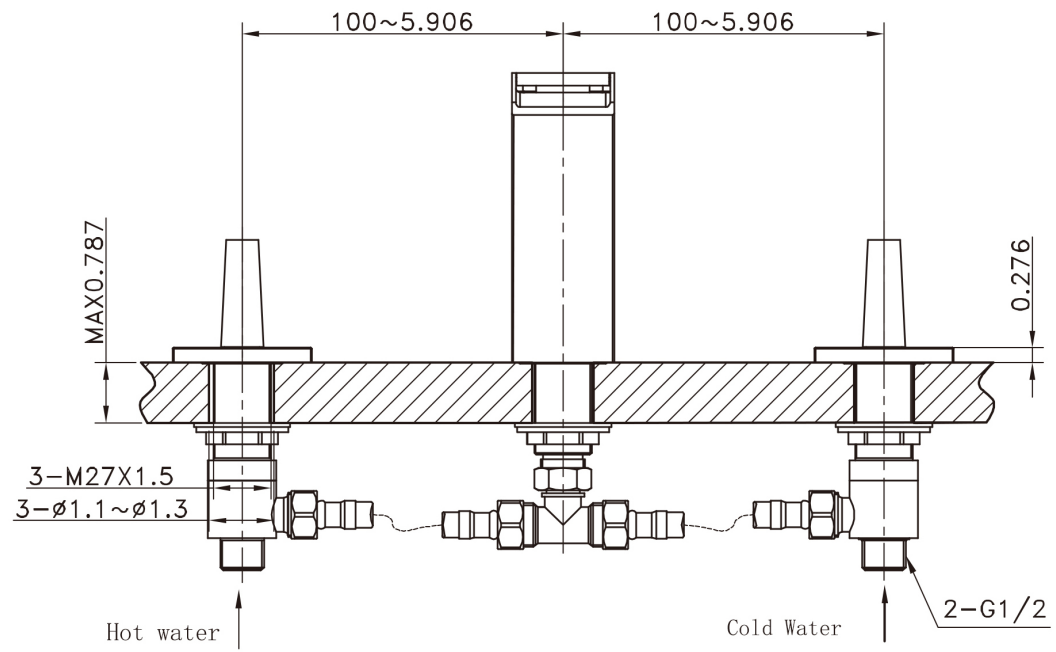

Product ID:	20326
Product Type:	Bathroom Undermount Sink Set
Shape:	Oval
Install Type:	Undermount
Faucet Drilling:	3H8-in.
Overflow:	Yes
Num Of Sinks:	1
Includes Faucets:	Yes
Includes Drains:	Yes
Undermount Sinks Color:	Biscuit
Width Group:	10-in. - 19-in.
Material:	Ceramic
Certification:	CUPC
Style:	Transitional
Finish:	Enamel Glaze
Hardware Color:	Chrome
Color:	Biscuit
Recommended Ship Method:	SP