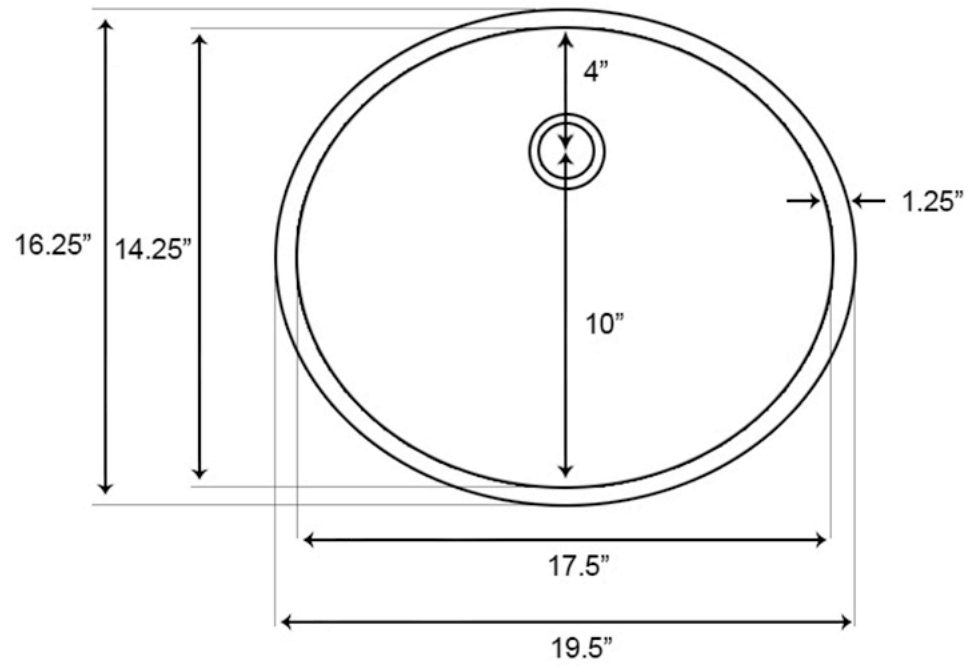

	1	20326	N/A	Overflow Cap	1.25-in. W Stainless Steel Overflow Cap In Chrome Color	Chrome	876	0	
---	---	-------	-----	--------------	---	--------	-----	---	--

**Estimated as of 21 Jan 2022 1:22 PM.*

Quality control approved in Canada. Each box on your order is physically opened-up and inspected to make sure only the highest quality product is shipped. We take and store photos of every single quality audit of every single order we ship. You can see them when you track your order on our website. This product is a group of multiple products. It features a oval shape. This bathroom undermount sink set is designed to be installed as a undermount bathroom undermount sink set. It is constructed with ceramic. This bathroom undermount sink set comes with a enamel glaze finish in Biscuit color. This transitional bathroom undermount sink set product is CUPC certified. It is designed for a 3h8-in. faucet.

Product ID:	20326
Product Type:	Bathroom Undermount Sink Set
Shape:	Oval
Install Type:	Undermount
Faucet Drilling:	3H8-in.
Overflow:	Yes
Num Of Sinks:	1
Includes Faucets:	Yes
Includes Drains:	Yes
Undermount Sinks Color:	Biscuit
Width Group:	10-in. - 19-in.
Material:	Ceramic
Certification:	CUPC
Style:	Transitional
Finish:	Enamel Glaze
Hardware Color:	Chrome
Color:	Biscuit
Recommended Ship Method:	SP