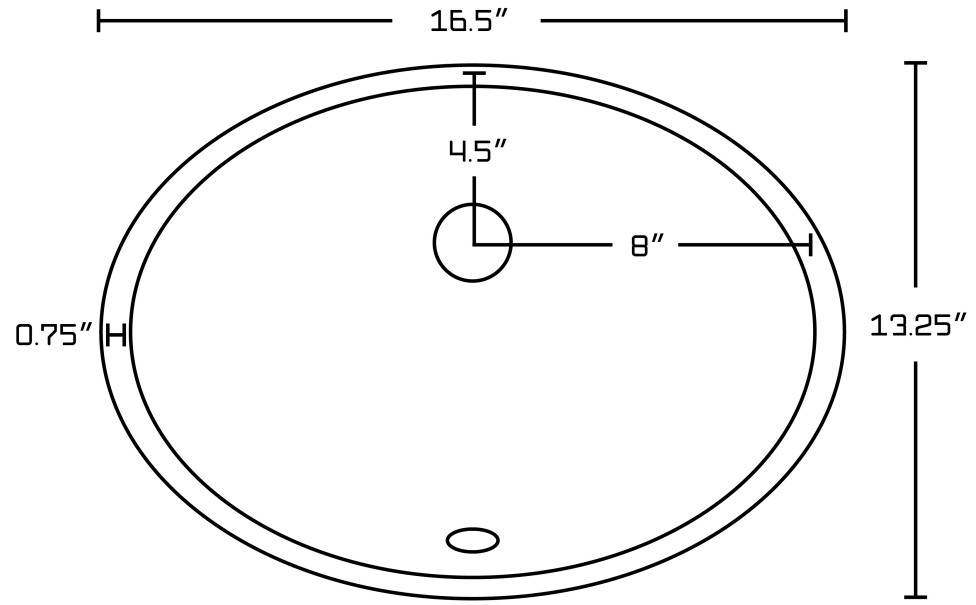

*Estimated as of 21 Jan 2022 1:15 PM.

Quality control approved in Canada. Each box on your order is physically opened-up and inspected to make sure only the highest quality product is shipped. We take and store photos of every single quality audit of every single order we ship. You can see them when you track your order on our website. This product is a group of multiple products. It features a oval shape. This bathroom undermount sink set is designed to be installed as a undermount bathroom undermount sink set. It is constructed with ceramic. This bathroom undermount sink set comes with a enamel glaze finish in White color. This transitional bathroom undermount sink set product is CSA certified. It is designed for a 3h8-in. faucet.

Product ID:	18094
Product Type:	Bathroom Undermount Sink Set
Shape:	Oval
Install Type:	Undermount
Faucet Drilling:	3H8-in.
Overflow:	Yes
Num Of Sinks:	1
Includes Faucets:	Yes
Includes Drains:	No
Undermount Sinks Color:	White
Width Group:	10-in. - 19-in.
Material:	Ceramic
Certification:	CSA
Style:	Transitional
Finish:	Enamel Glaze
Hardware Color:	Chrome
Color:	White
Recommended Ship Method:	SP