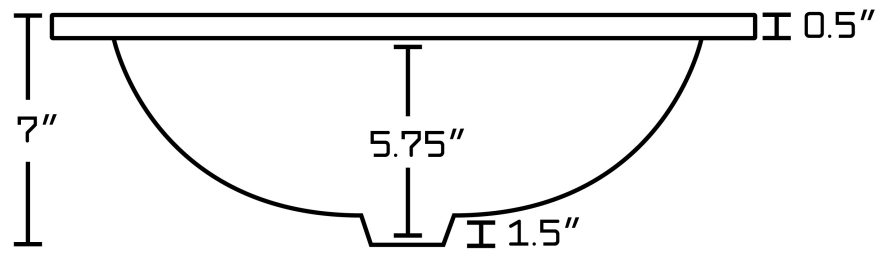

Feature(s):

- This product is a bundle (set of multiple products).
- This bathroom undermount sink set features a round shape with a transitional style.
- This product is made for undermount installation.
- DIY installation instructions are included in the box.
- Comes with an overflow for safety.
- This bathroom undermount sink set features 1 sink.
- The color of the undermount sink is biscuit.
- This bathroom undermount sink set is made with ceramic.
- The primary color of this product is biscuit and it comes with black hardware.
- Smooth non-porous surface; prevents from discoloration and fading.
- Double fired and glazed for durability and stain resistance.
- 1.75-in. standard USA-Canada drain opening.
- Sink cut-out included in the box.
- It is highly recommended that you wait for the sink to physically arrive before proceeding with any cut-outs.
- Constructed with lead-free brass, ensuring strength and durability.
- Solid bulky brass feel (not cheap and light).
- 16-in. Width (left to right).
- 16-in. Depth (back to front).
- 7-in. Height (top to bottom).
- All dimensions are nominal.
- This product can usually be shipped out in 1 day.
- Quality control approved in Canada.
- Each box on your order is physically opened-up and inspected to make sure only the highest quality product is shipped.
- We take and store photos of every single quality audit of every single order we ship.
- You can see them when you track your order on our website.
- THIS PRODUCT INCLUDE(S): 1x bathroom undermount sink in biscuit color (403), 1x bathroom sink drain in black color (20318).

Product ID:	20318
Product Type:	Bathroom Undermount Sink Set
Shape:	Round
Install Type:	Undermount
Overflow:	Yes
Num Of Sinks:	1
Includes Faucets:	No
Includes Drains:	Yes
Undermount Sinks Color:	Biscuit
Width Group:	10-in. - 19-in.
Material:	Ceramic
Style:	Transitional
Finish:	Enamel Glaze
Hardware Color:	Black
Color:	Biscuit
Recommended Ship Method:	SP

14.35"

16"

Notes