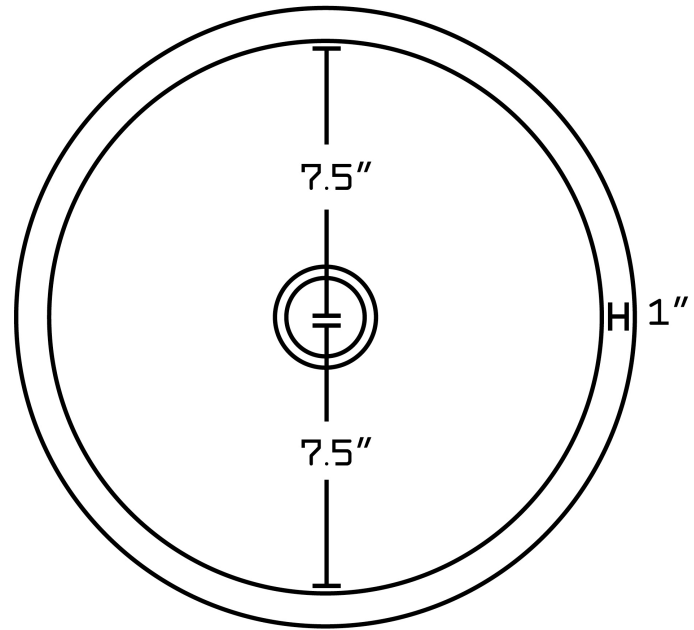

*Estimated as of 21 Jan 2022 1:17 PM.

Quality control approved in Canada. Each box on your order is physically opened-up and inspected to make sure only the highest quality product is shipped. We take and store photos of every single quality audit of every single order we ship. You can see them when you track your order on our website. This product is a group of multiple products. It features a round shape. This bathroom undermount sink set is designed to be installed as a undermount bathroom undermount sink set. It is constructed with ceramic. This bathroom undermount sink set comes with a enamel glaze finish in Biscuit color.

14.35"

16"

Notes