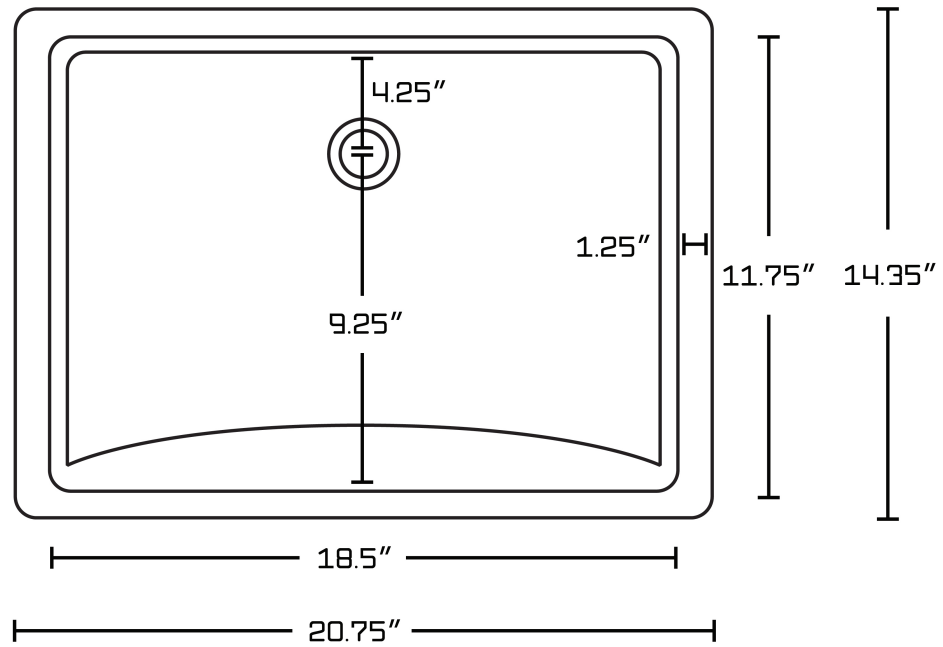

*Estimated as of 21 Jan 2022 1:16 PM.

Quality control approved in Canada. Each box on your order is physically opened-up and inspected to make sure only the highest quality product is shipped. We take and store photos of every single quality audit of every single order we ship. You can see them when you track your order on our website. This product is a group of multiple products. It features a rectangle shape. This bathroom undermount sink set is designed to be installed as a undermount bathroom undermount sink set. It is constructed with ceramic. This bathroom undermount sink set comes with a enamel glaze finish in Biscuit color.

Product ID:	20328
Product Type:	Bathroom Undermount Sink Set
Shape:	Rectangle
Install Type:	Undermount
Overflow:	Yes
Num Of Sinks:	1
Includes Faucets:	No
Includes Drains:	Yes
Undermount Sinks Color:	Biscuit
Width Group:	20-in. - 29-in.
Material:	Ceramic
Style:	Transitional
Finish:	Enamel Glaze
Hardware Color:	Gold
Color:	Biscuit
Recommended Ship Method:	SP