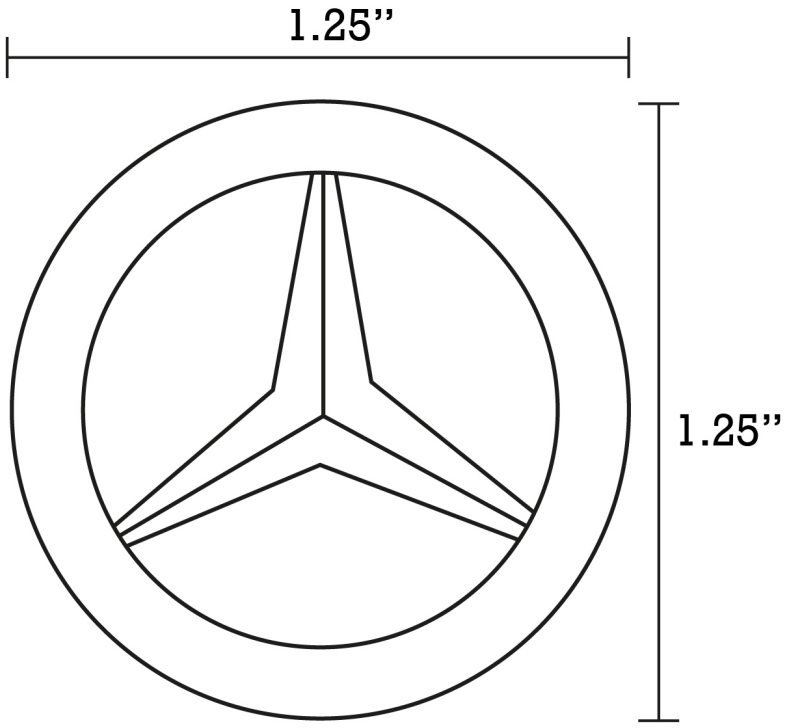

Product ID:	20326
Product Type:	Bathroom Undermount Sink Set
Shape:	Rectangle
Install Type:	Undermount
Faucet Drilling:	3H8-in.
Overflow:	Yes
Num Of Sinks:	1
Includes Faucets:	Yes
Includes Drains:	Yes
Undermount Sinks Color:	Biscuit
Width Group:	10-in. - 19-in.
Material:	Ceramic
Certification:	CUPC
Style:	Transitional
Finish:	Enamel Glaze
Hardware Color:	Chrome
Color:	Biscuit
Recommended Ship Method:	SP