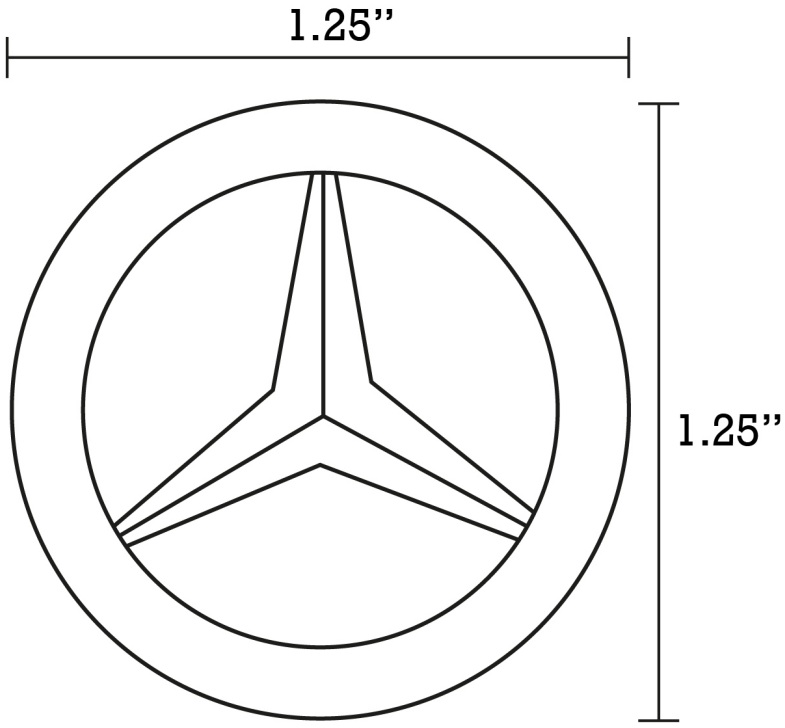

Product ID:	20326
Product Type:	Bathroom Undermount Sink Set
Shape:	Rectangle
Install Type:	Undermount
Faucet Drilling:	1 Hole
Overflow:	Yes
Num Of Sinks:	1
Includes Faucets:	Yes
Includes Drains:	Yes
Undermount Sinks Color:	Biscuit
Width Group:	10-in. - 19-in.
Material:	Ceramic
Certification:	CUPC
Style:	Transitional
Finish:	Enamel Glaze
Hardware Color:	Chrome
Color:	Biscuit
Recommended Ship Method:	SP