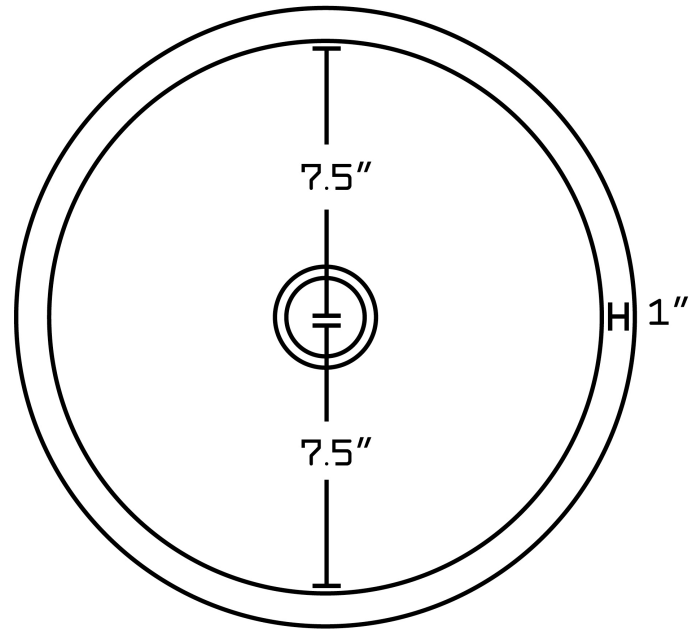

	1	20339	N/A	Overflow Cap	1.25-in. W Stainless Steel Overflow Cap In Oil Rubbed Bronze Color	Oil Rubbed Bronze	928	0	
---	---	-------	-----	--------------	--	-------------------	-----	---	--

**Estimated as of 21 Jan 2022 1:05 PM.*

Quality control approved in Canada. Each box on your order is physically opened-up and inspected to make sure only the highest quality product is shipped. We take and store photos of every single quality audit of every single order we ship. You can see them when you track your order on our website. This product is a group of multiple products. It features a round shape. This bathroom undermount sink set is designed to be installed as a undermount bathroom undermount sink set. It is constructed with ceramic. This bathroom undermount sink set comes with a enamel glaze finish in Biscuit color.

Product ID:	20339
Product Type:	Bathroom Undermount Sink Set
Shape:	Round
Install Type:	Undermount
Overflow:	Yes
Num Of Sinks:	1
Includes Faucets:	No
Includes Drains:	Yes
Undermount Sinks Color:	Biscuit
Width Group:	10-in. - 19-in.
Material:	Ceramic
Style:	Transitional
Finish:	Enamel Glaze
Hardware Color:	Oil Rubbed Bronze
Color:	Biscuit
Recommended Ship Method:	SP

14.35"

16"